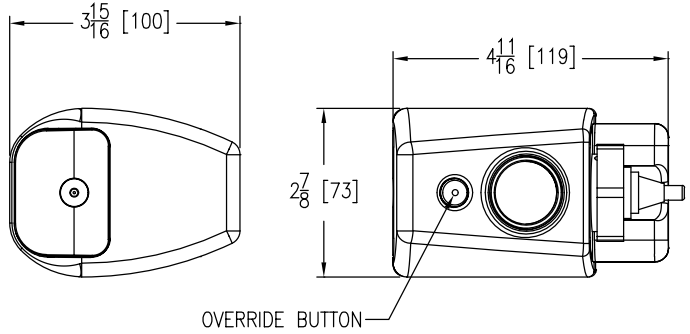

E-Z Flush Sensor Retrofit Kit

Engineering Specifications

AquaSense® E-Z Flush Unit is designed to provide automatic flushing for urinals and/or water closet flush valves.

- Sensor
  - Infrared
  - User in-view LED
  - Low battery indicator light
  - 24 hour auto-flush setting
  - 3-second delay flush
- Override button
- 6 VDC motor actuator
  - Ultra energy efficient electronics
  - 4 "C" size batteries included
- ADA compliant
- Included tools
  - Wrench for installation
  - Hex key for battery compartment

Accessories

- -CB Cambridge Brass Retrofit
- -HMK Highmount Adapter
- -MC Metroflush/Crown Valve Retrofit
- ___ Other

Two E-Z Flush Models to Choose From

E-Z Flush Compatible

MANUAL	PISTON
Zurn AquaVantage®	Zurn MetroFlush®
Zurn AquaFlush®	Sloan Crown®
Sloan Royal®	Sloan GEM-2®
Sloan Regal®	
Delany Flushboy