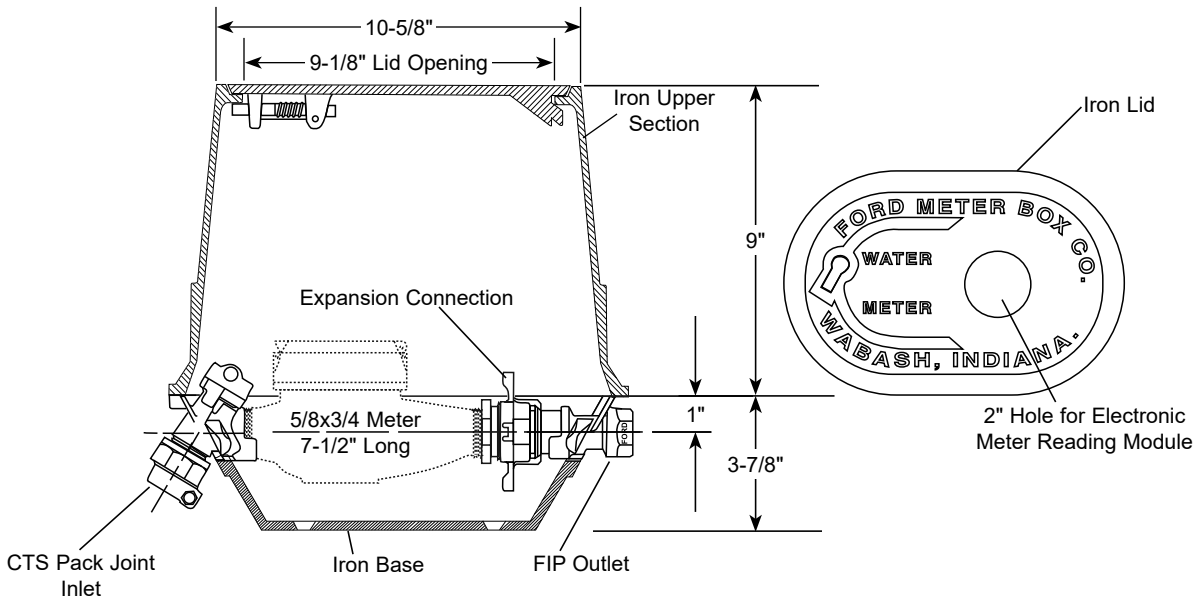

SUBMITTAL INFORMATION

Yokebox - (YM241-2xx-T-NL style)

PACK JOINT FOR COPPER OR PLASTIC TUBING (CTS) INLET BY FEMALE IRON PIPE THREAD OUTLET

ANGLE KEY VALVE BY STRAIGHT OUTLET

METER SIZE	CTS P.J. INLET	FIP OUTLET	APPROX. WT. LBS.	CATALOG NUMBER	✓ SUBMITTED ITEM(S)
5/8" x 3/4"	3/4"	3/4"	37.5	YM241-233-T-NL	
	1"	3/4"	38.0	YM241-243-T-NL	

FEATURES

- All brass that comes in contact with potable water conforms to AWWA Standard C800 (ASTM B584, UNS C89833)
- The product has the letters "NL" cast into the main body for lead-free identification
- Brass components that do not come in contact with potable water conform to AWWA Standard C800 (ASTM B62 and ASTM B584, UNS C83600, 85-5-5-5)
- Base and upper section are cast iron per ASTM A48, Class 25 with black e-coat finish
- The brass end fittings are permanently and properly spaced and aligned for the meter
- Locking lid has a 2" precast hole for an electronic meter reading module
- Lockless lid is available. Add "-LL" to catalog number