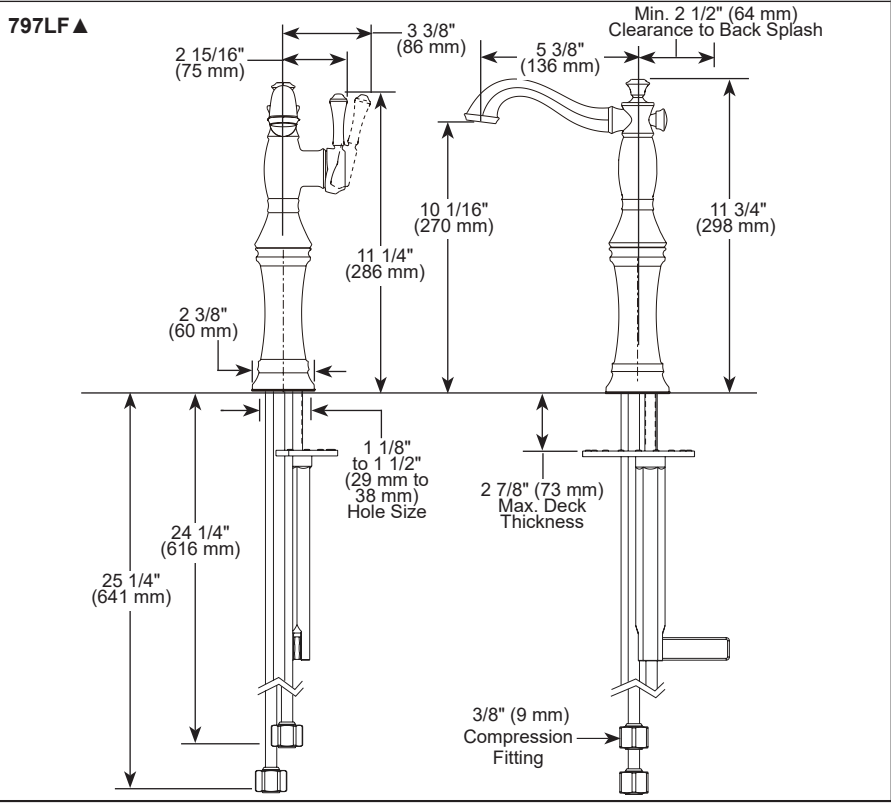

see what Delta can do™

BATHROOM FAUCETS

- Cassidy™ Bath Collection
- Single Handle Deck Mount
- Single Hole Riser Model

STANDARD SPECIFICATIONS:

- Max. flow rate 1.2 gpm @ 60 psi, 4.5 L/min @ 414 kPa
- One or three hole mount (escutcheon optional, not included)
- Solid brass fabricated body
- Diamond coated ceramic cartridge
- Model has metal drain with push pop-up type fitting with plated flange and stopper, no lift rod hole
- 1/4" O.D. straight, staggered PEX supply lines
- Optional red/blue indicator ring provided with model

COMPLIES WITH:

- ASME A112.18.1 / CSA B125.1
- ASME A112.18.2 / CSA B125.2
- ♿ Indicates compliance to ICC/ANSI A117.1
- EPA WaterSense®

▲ Designate Proper Finish Suffix

Delta reserves the right (1) to make changes in specifications and materials, and (2) to change or discontinue models, both without notice or obligation. Dimensions are for reference only. See current full-line price book or www.deltafaucet.com for finish options and product availability.

DSP-L-597LF Rev. J

Delta Faucet Company

55 E. 111th Street, Indianapolis, IN 46280
 350 South Edgeware Road, St. Thomas, ON N5P 4L1
 © 2023 Delta Faucet Company