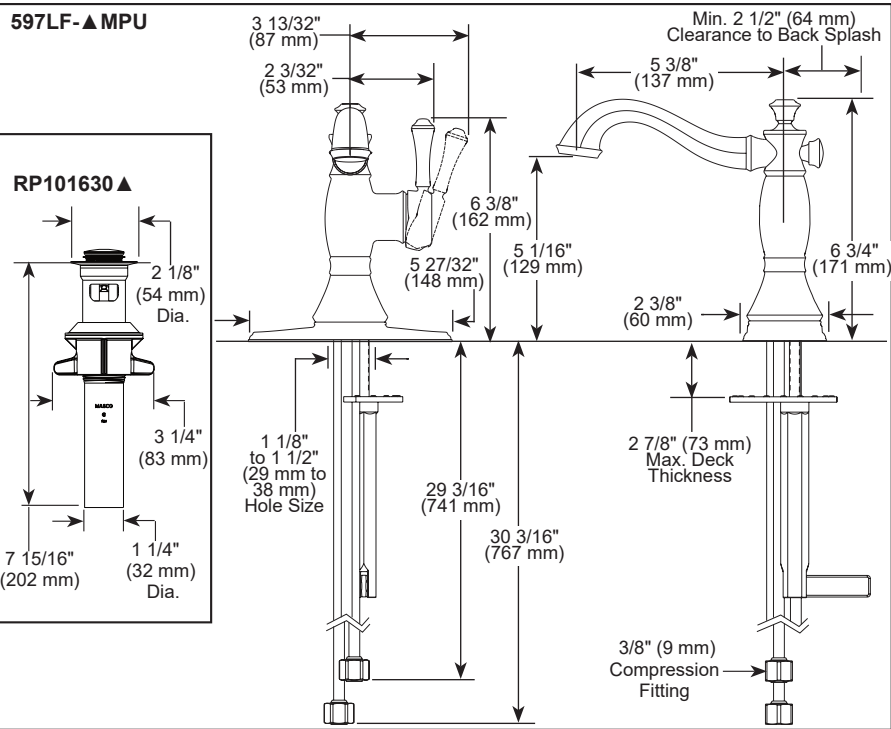

see what Delta can do™

BATHROOM FAUCETS

- Cassidy™ Bath Collection
- Single Handle Deck Mount
- Single Hole Riser Model

STANDARD SPECIFICATIONS:

- Max. flow rate 1.2 gpm @ 60 psi, 4.5 L/min @ 414 kPa
- One or three hole mount (escutcheon optional, not included)
- Solid brass fabricated body
- Diamond coated ceramic cartridge
- Model has metal drain with push pop-up type fitting with plated flange and stopper, no lift rod hole
- 1/4" O.D. straight, staggered PEX supply lines
- Optional red/blue indicator ring provided with model

COMPLIES WITH:

- ASME A112.18.1 / CSA B125.1
- ASME A112.18.2 / CSA B125.2
- ♿ Indicates compliance to ICC/ANSI A117.1
- EPA WaterSense®

▲ Designate Proper Finish Suffix

Delta reserves the right (1) to make changes in specifications and materials, and (2) to change or discontinue models, both without notice or obligation. Dimensions are for reference only. See current full-line price book or www.deltafaucet.com for finish options and product availability.

DSP-L-597LF Rev. J

Delta Faucet Company

55 E. 111th Street, Indianapolis, IN 46280
 350 South Edgeware Road, St. Thomas, ON N5P 4L1
 © 2023 Delta Faucet Company