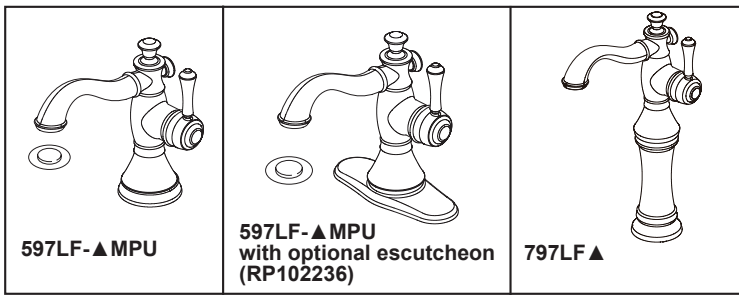

see what Delta can do™

BATHROOM FAUCETS

- Cassidy™ Bath Collection
- Single Handle Deck Mount
- Single Hole Riser Model

STANDARD SPECIFICATIONS:

- Max. flow rate 1.2 gpm @ 60 psi, 4.5 L/min @ 414 kPa
- One or three hole mount (escutcheon optional, not included)
- Solid brass fabricated body
- Diamond coated ceramic cartridge
- Model has metal drain with push pop-up type fitting with plated flange and stopper, no lift rod hole
- 1/4" O.D. straight, staggered PEX supply lines
- Optional red/blue indicator ring provided with model

COMPLIES WITH:

- ASME A112.18.1 / CSA B125.1
- ASME A112.18.2 / CSA B125.2
- ♿ Indicates compliance to ICC/ANSI A117.1
- EPA WaterSense®

▲ Designate Proper Finish Suffix

Delta reserves the right (1) to make changes in specifications and materials, and (2) to change or discontinue models, both without notice or obligation. Dimensions are for reference only. See current full-line price book or www.deltafaucet.com for finish options and product availability.