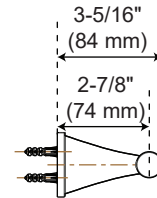

WILLETT

**PF2800, PF2890, PF2831, PF2841
PF2851 BATH ACCESSORIES**

Product Features

- Metal construction
- Mounting hardware included

PF2800, PF2890, PF2831, PF2841, PF2851

18" Towel Bar

24" Towel Bar

Tissue Holder