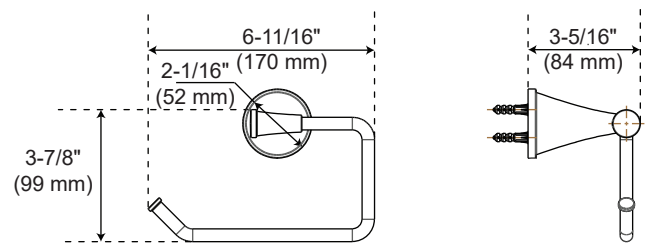

WILLETT

**PF2800, PF2890, PF2831, PF2841
PF2851 BATH ACCESSORIES**

Product Features

- Metal construction
- Mounting hardware included

Towel Ring

For detailed warranty information, visit ferguson.com/proflo-faucet-warranty.