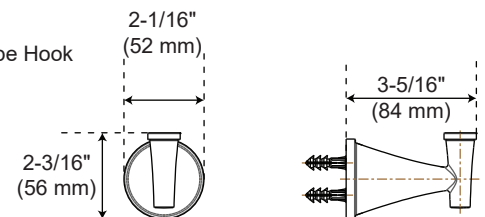

WILLETT

**PF2800, PF2890, PF2831, PF2841
PF2851 BATH ACCESSORIES**

Product Features

- Metal construction
- Mounting hardware included

Robe Hook

For detailed warranty information, visit ferguson.com/proflo-faucet-warranty.