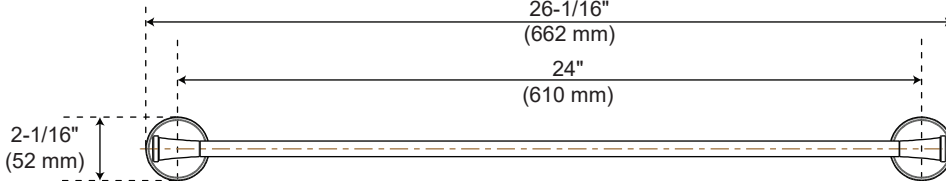

WILLETT

**PF2800, PF2890, PF2831, PF2841
PF2851 BATH ACCESSORIES**

Product Features

- Metal construction
- Mounting hardware included

PF2800, PF2890, PF2831, PF2841, PF2851

18" Towel Bar

24" Towel Bar

Tissue Holder