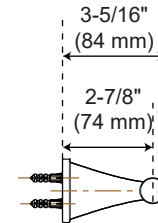

WILLETT

**PF2800, PF2890, PF2831, PF2841
PF2851 BATH ACCESSORIES**

Product Features

- Metal construction
- Mounting hardware included

PF2800, PF2890, PF2831, PF2841, PF2851

18" Towel Bar

24" Towel Bar

Tissue Holder