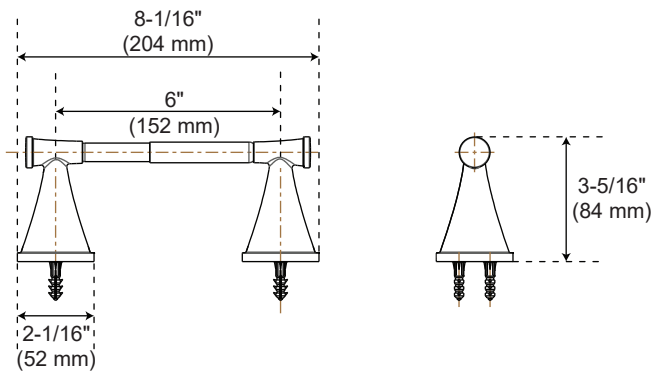

WILLETT

**PF2800, PF2890, PF2831, PF2841
PF2851 BATH ACCESSORIES**

Product Features

- Metal construction
- Mounting hardware included

PF2800, PF2890, PF2831, PF2841, PF2851

18" Towel Bar

24" Towel Bar

Tissue Holder