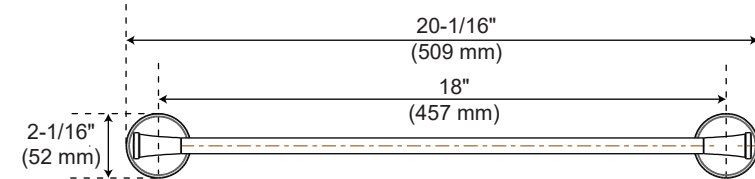

WILLETT

**PF2800, PF2890, PF2831, PF2841
PF2851 BATH ACCESSORIES**

Product Features

- Metal construction
- Mounting hardware included

PF2800, PF2890, PF2831, PF2841, PF2851

18" Towel Bar

24" Towel Bar

Tissue Holder