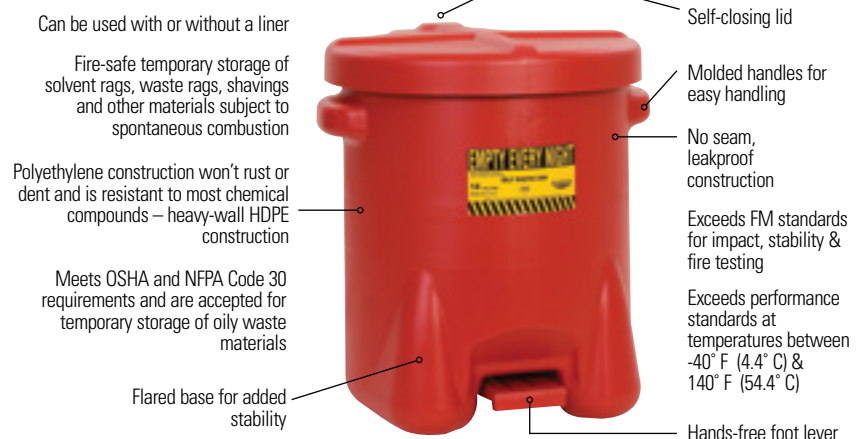

Polyethylene Oily Waste Cans:

- Fire-safe temporary storage of solvent rags, waste rags, shavings and other materials

Compliance: OSHA 29 CFR 1910.125(e)(4)(ii) and OSHA 29 CFR 1910.125(e)(4)(iii)

Polyethylene Biohazardous Waste Cans:

- Advise workers of potential biohazards and meet OSHA requirements for exposures to blood borne pathogens

Compliance: OSHA 29 CFR 1910.1030

SAFESMOKER™ & Butt Cans

SAFESMOKER™ Cigarette Receptacle is made of high-density polyethylene with UV inhibitors, with a galvanized steel collection bucket inside. Design restricts oxygen to quickly extinguish burning butts. Top of container removes easily to access and empty internal bucket. Rain-protective design keeps water out and eliminates odor. Includes integrated hold-down tabs for security and wind protection.

Eagle Butt Cans are ideal for "designated smoking areas" inside or outside. Features poly tube and galvanized can base. Yellow for in-plant use and beige for office or commercial areas.

Original Butt Cans This all-metal galvanized steel can is excellent for smoking areas in industrial settings. 5-gallon (18.9 L) capacity in yellow or beige.