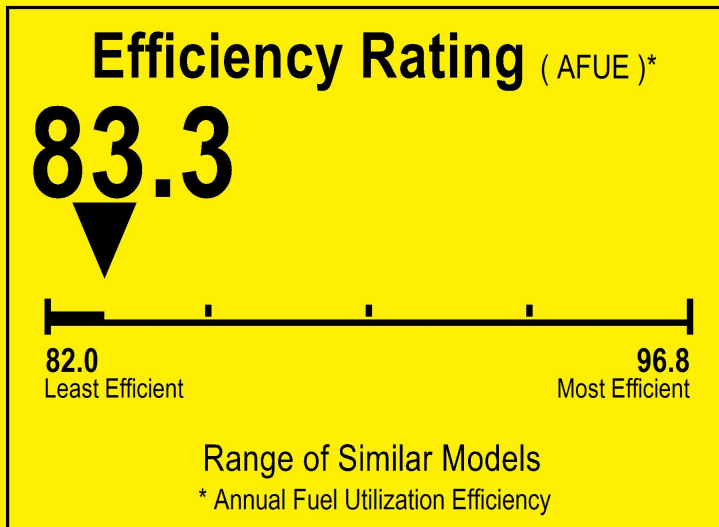

U.S. Government

Federal law prohibits removal of this label before consumer purchase.

ENERGYGUIDE

Boiler
Water
Natural Gas

WEIL-MCLAIN
Model CGI-6-PIN

For energy cost info, visit
productinfo.energy.gov