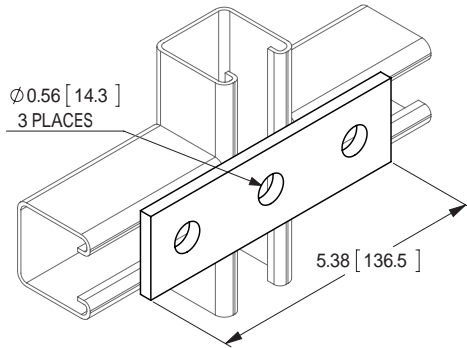

FIGURE 7837 - Splice Plate Flat Fitting

2-Hole Catalog Number: FNW7837Z2

3-Hole Catalog Number: FNW7837Z3

4-Hole Catalog Number: FNW7837Z4
FNW7837G4

FIGURE 7838 - 3-Hole Corner Plate Flat Fitting

Catalog Number: FNW7838Z3
FNW7838G3

FIGURE 7839 - 4-Hole Tee Plate Flat Fitting

Catalog Number: FNW7839Z4
FNW7839G4

FIGURE 7891 - 5-Hole Cross U-Fitting

For 1-5/8" Channel
Catalog Number: FNW7891Z0162

FIGURE 7895 - 4-Hole Splice U-Fitting

For 1-5/8" Channel
Catalog Number: FNW7895Z4