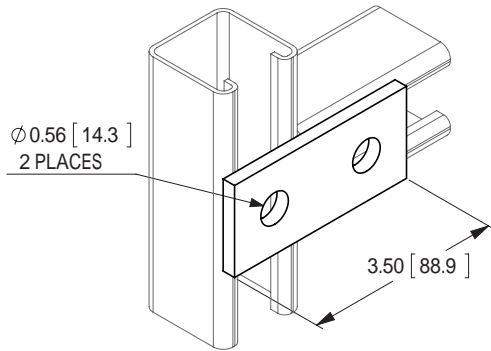

**FIGURE 7837 - Splice Plate Flat Fitting**

2-Hole Catalog Number: FNW7837Z2

3-Hole Catalog Number: FNW7837Z3

4-Hole Catalog Number: FNW7837Z4  
FNW7837G4

**FIGURE 7838 - 3-Hole Corner Plate Flat Fitting**

Catalog Number: FNW7838Z3  
FNW7838G3

**FIGURE 7839 - 4-Hole Tee Plate Flat Fitting**

Catalog Number: FNW7839Z4  
FNW7839G4

**FIGURE 7891 - 5-Hole Cross U-Fitting**

For 1-5/8" Channel  
Catalog Number: FNW7891Z0162

**FIGURE 7895 - 4-Hole Splice U-Fitting**

For 1-5/8" Channel  
Catalog Number: FNW7895Z4