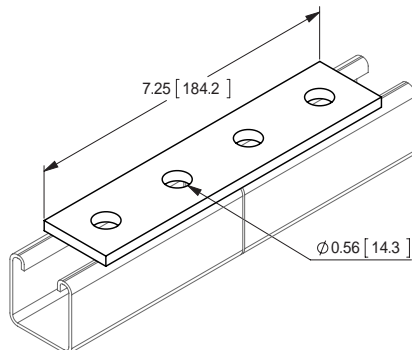

**FIGURE 7837 - Splice Plate Flat Fitting**

2-Hole Catalog Number: FNW7837Z2

3-Hole Catalog Number: FNW7837Z3

4-Hole Catalog Number: FNW7837Z4  
FNW7837G4

**FIGURE 7838 - 3-Hole Corner Plate Flat Fitting**

Catalog Number: FNW7838Z3  
FNW7838G3

**FIGURE 7839 - 4-Hole Tee Plate Flat Fitting**

Catalog Number: FNW7839Z4  
FNW7839G4

**FIGURE 7891 - 5-Hole Cross U-Fitting**

For 1-5/8" Channel  
Catalog Number: FNW7891Z0162

**FIGURE 7895 - 4-Hole Splice U-Fitting**

For 1-5/8" Channel  
Catalog Number: FNW7895Z4