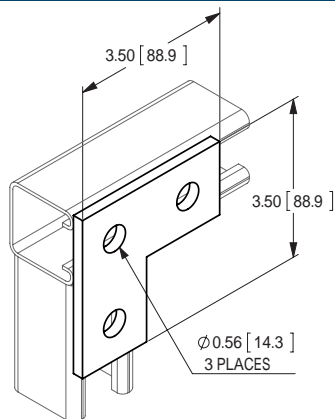

**FIGURE 7837 - Splice Plate Flat Fitting**

2-Hole Catalog Number: FNW7837Z2

3-Hole Catalog Number: FNW7837Z3

4-Hole Catalog Number: FNW7837Z4  
FNW7837G4

**FIGURE 7838 - 3-Hole Corner Plate Flat Fitting**

Catalog Number: FNW7838Z3  
FNW7838G3

**FIGURE 7839 - 4-Hole Tee Plate Flat Fitting**

Catalog Number: FNW7839Z4  
FNW7839G4

**FIGURE 7891 - 5-Hole Cross U-Fitting**

For 1-5/8" Channel  
Catalog Number: FNW7891Z0162

**FIGURE 7895 - 4-Hole Splice U-Fitting**

For 1-5/8" Channel  
Catalog Number: FNW7895Z4