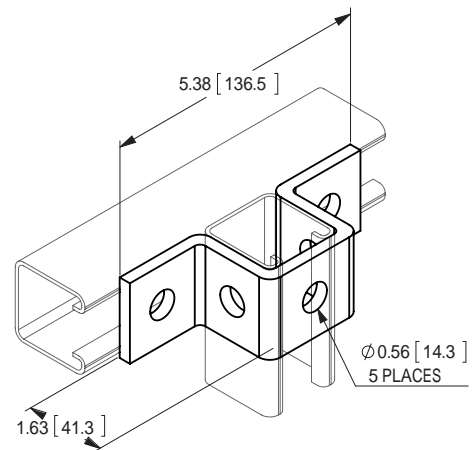

**FIGURE 7837 - Splice Plate Flat Fitting**

2-Hole Catalog Number: FNW7837Z2

3-Hole Catalog Number: FNW7837Z3

4-Hole Catalog Number: FNW7837Z4  
FNW7837G4

**FIGURE 7838 - 3-Hole Corner Plate Flat Fitting**

Catalog Number: FNW7838Z3  
FNW7838G3

**FIGURE 7839 - 4-Hole Tee Plate Flat Fitting**

Catalog Number: FNW7839Z4  
FNW7839G4

**FIGURE 7891 - 5-Hole Cross U-Fitting**

For 1-5/8" Channel  
Catalog Number: FNW7891Z0162

**FIGURE 7895 - 4-Hole Splice U-Fitting**

For 1-5/8" Channel  
Catalog Number: FNW7895Z4