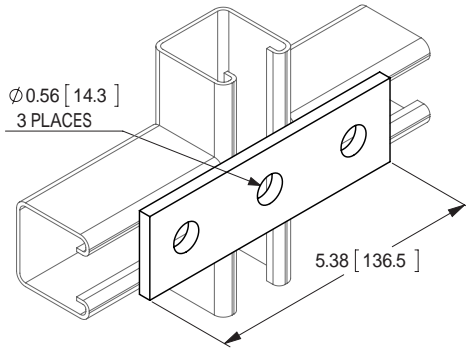

**FIGURE 7837 - Splice Plate Flat Fitting**

2-Hole Catalog Number: FNW7837Z2

3-Hole Catalog Number: FNW7837Z3

4-Hole Catalog Number: FNW7837Z4  
FNW7837G4

**FIGURE 7838 - 3-Hole Corner Plate Flat Fitting**

Catalog Number: FNW7838Z3  
FNW7838G3

**FIGURE 7839 - 4-Hole Tee Plate Flat Fitting**

Catalog Number: FNW7839Z4  
FNW7839G4

**FIGURE 7891 - 5-Hole Cross U-Fitting**

For 1-5/8" Channel  
Catalog Number: FNW7891Z0162

**FIGURE 7895 - 4-Hole Splice U-Fitting**

For 1-5/8" Channel  
Catalog Number: FNW7895Z4