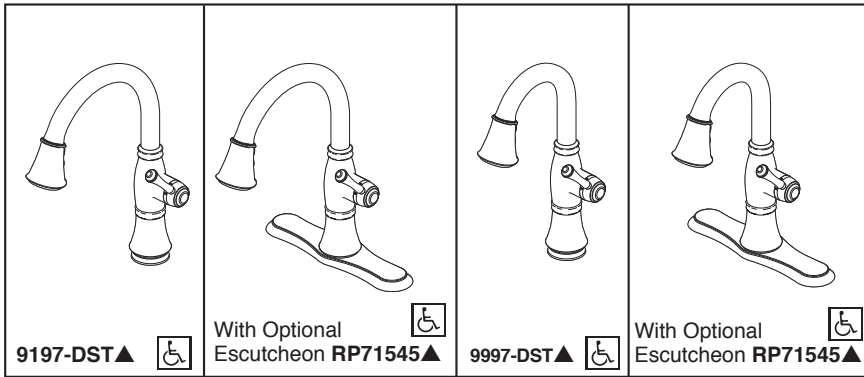

STANDARD SPECIFICATIONS:

- Maximum 1.8 gpm @ 60 psi, 6.8 L/min @ 414 kPa
- One or three hole mount (escutcheon optional, not included)
- Diamond embedded ceramic disc cartridge.
- 3/2" (minimum) Innoflex® supply lines with 3/8" compression fittings.
- Spout rotates 360°
- Three-function wand; Aerated stream, spray or ShieldSpray™ (Kitchen models only)
- Two-function wand; Aerated stream or spray (Bar/Prep models only)
- 62" braided hose ensures smooth operation.
- Hot/cold markings on handle to indicate temperature.
- Euro-Motion handle only rotates forward to eliminate backsplash interference.
- Order RP61607 for 1.5 gpm hose adapter.
- Order RP71545 for optional escutcheon.
- Order RP71543 for optional coordinating soap dispenser.

WARRANTY

- Lifetime limited warranty on parts (other than electronic parts and batteries) and finishes: or, for commercial users, for 5 years from date of purchase.
- 5 year limited warranty on electronic parts (other than batteries); or, for commercial users, for 1 year from the date of purchase. No warranty is provided on batteries.

COMPLIES WITH:

- ASME A112.18.1 / CSA B125.1
- ASME A112.18.6
- Indicates compliance to ICC/ANSI A117.1
- Verified compliant with .25% weighted average Pb content regulations.

Delta Faucet Company

55 E 111th Street, Indianapolis, Indiana 46280
350 South Edgeware Road, St. Thomas, ON N5P 4L1
© 2017 Delta Faucet Company

Submitted Model No.: _____

Specific Features: _____