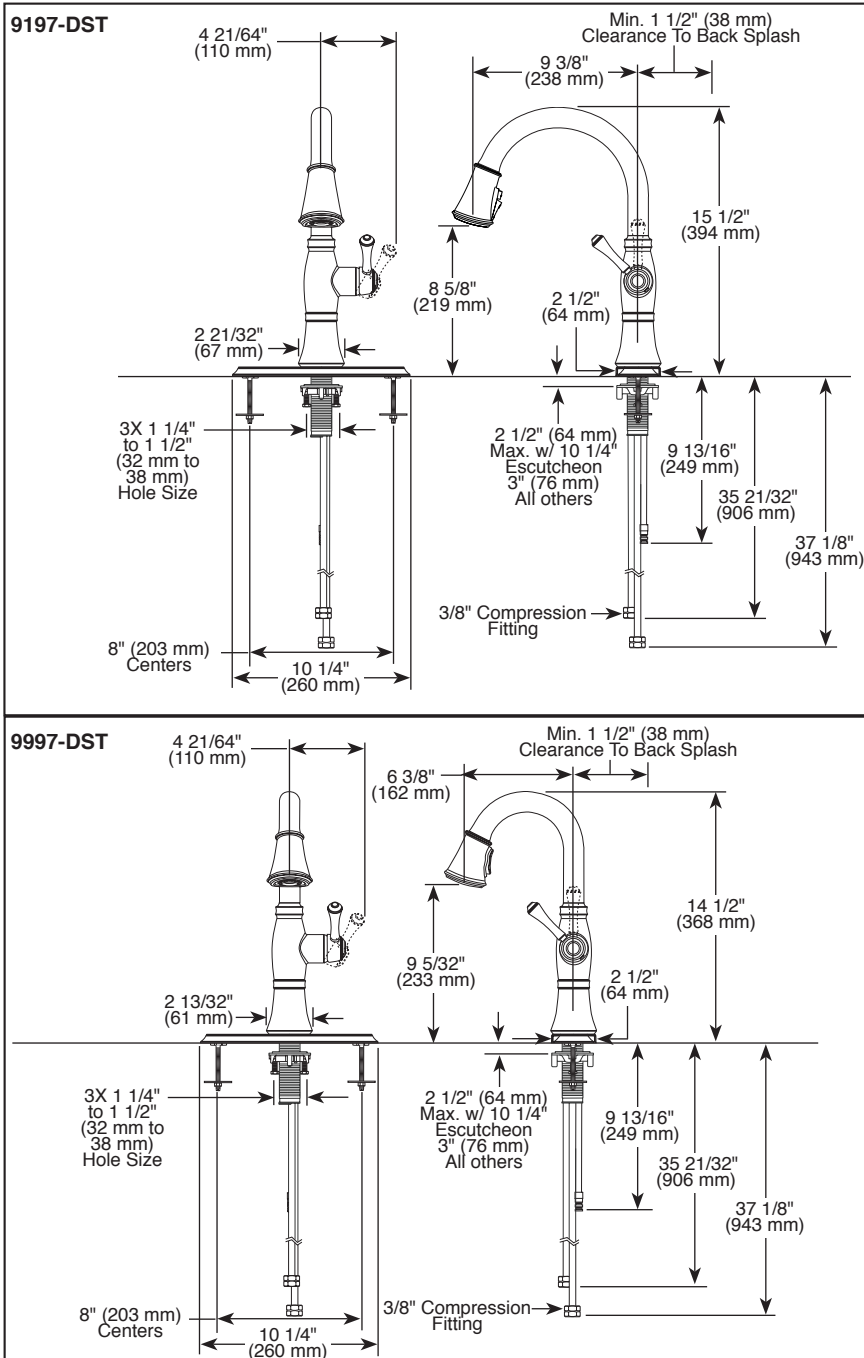

▲ Designate proper finish suffix

Delta reserves the right (1) to make changes in specifications and materials, and (2) to change or discontinue models, both without notice or obligation. Dimensions are for reference only. See current full-line price book or www.deltafaucet.com for finish options and product availability.