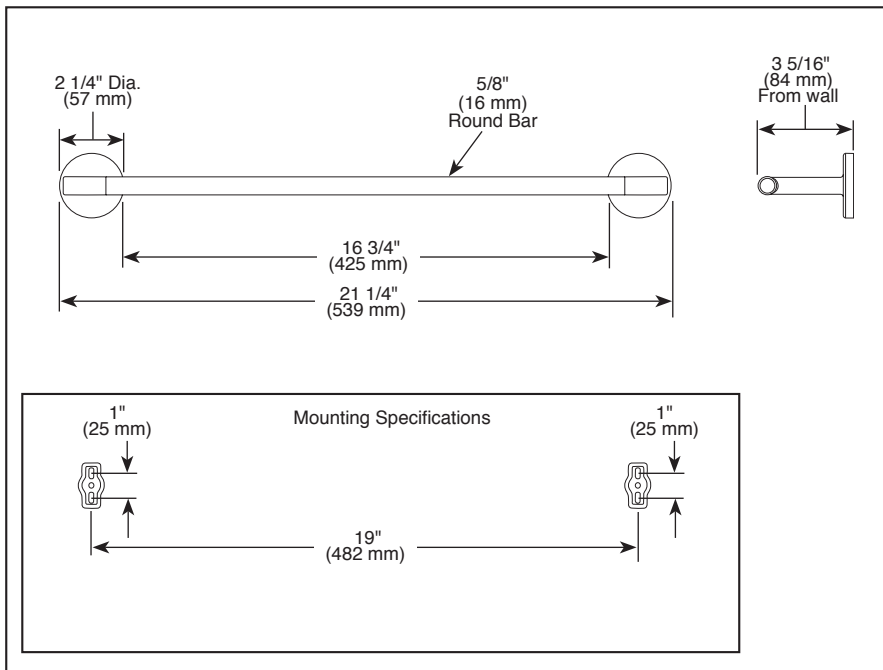

▲ Designate Proper Finish Suffix