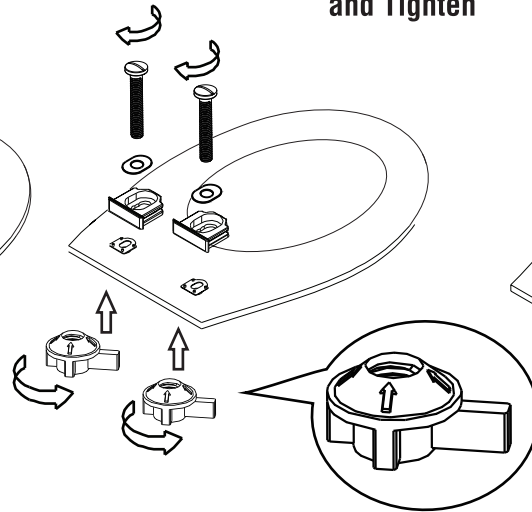

PFTSEC1000WH
PFTSEC2000WH
PFTSEC2000BS

Easy Installation / Instalación fácil / Installation facile

1. Installation Preparation

2. Combine Hardware as Shown and Tighten

3. Slide Toilet Seat onto Slide Rails

4. Close Hinge Caps

5. Installation Complete

Bolts

Metal Washers

Slide Rails

Gaskets

Wing Nuts

Lift and Pull Cleaning Instructions / Instrucciones de limpieza - Levante y hale / Instructions de nettoyage << Soulever et tirer >>