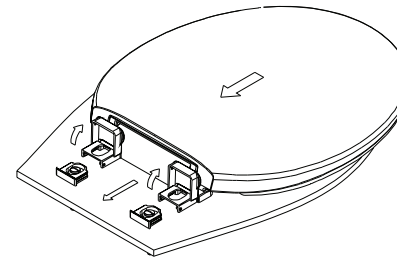

PFTSEC1000WH
PFTSEC2000WH
PFTSEC2000BS

Easy Installation / Instalación fácil / Installation facile

4. Close Hinge Caps

5. Installation Complete

Bolts

Metal Washers

Slide Rails

Gaskets

Wing Nuts

Lift and Pull Cleaning Instructions / Instrucciones de limpieza - Levante y hale / Instructions de nettoyage << Soulever et tirer >>

1

2

1

2