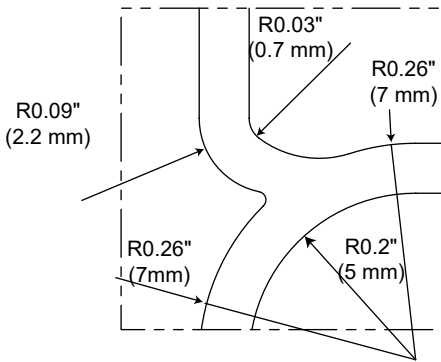

DETAIL A
SCALE 5 : 1