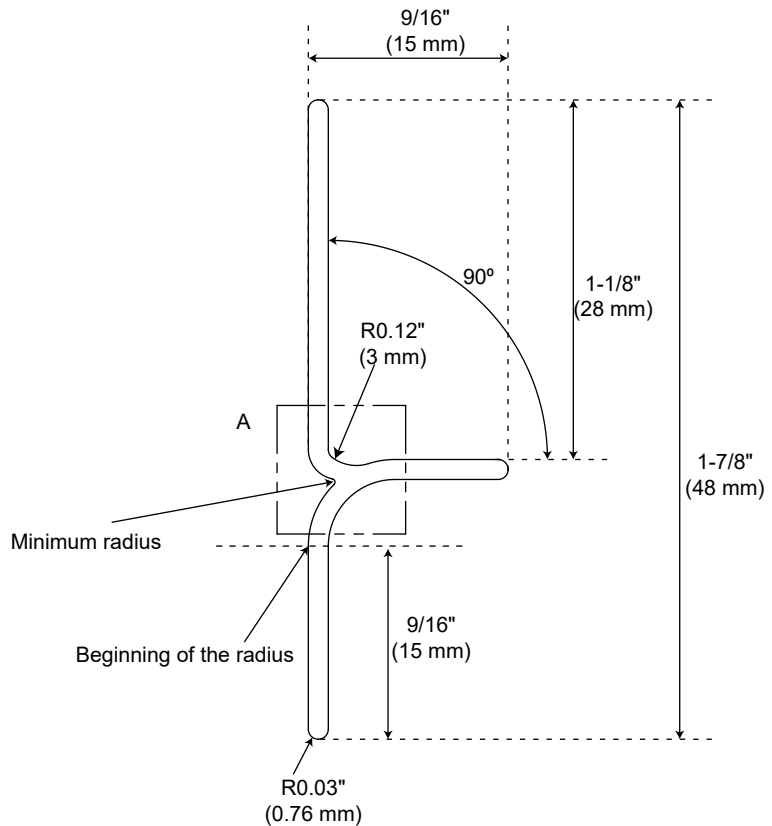

Specifications

PFTLKC Tile Flange Kit

Product Features

- MATERIAL: PVC
- The flange should be attached to the tub with a silicone adhesive.
- Provides water protection
- Easily installed
- Contains one 75" flange + two 55" flange
- General thickness: 0.06" (1.5 mm)

DETAIL A
SCALE 5 : 1

For detailed warranty information, visit ferguson.com/proflo-faucet-warranty.