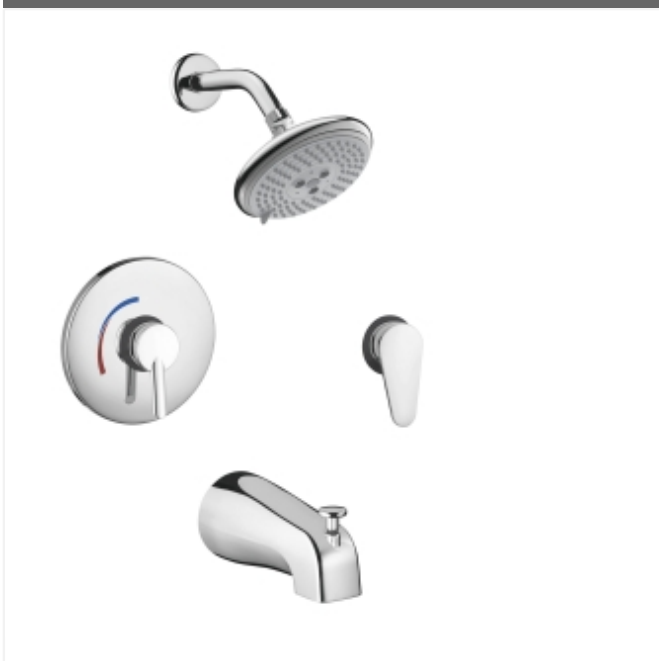

### Description

- Raindance E 120 AIR 3-Jet Showerhead with included 6" standard showerarm
- S & E Pressure Balance Trim with two handle style options
- Tub Spout w/Diverter

### List Price

chrome

04465000

\$ 370.00

brushed nickel

04465820

\$ 495.00

### Product image