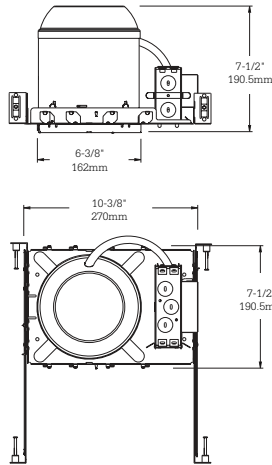

C61CAT, C6261CAT