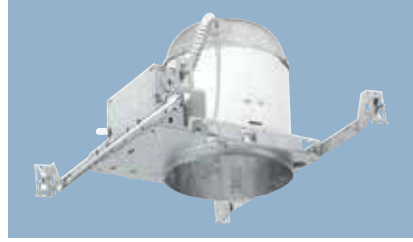

Recessed

C61CAT 6" IC Airtight Incandescent Housing

610W
60W PAR30,
65W BR30
White Half
Baffle

620W
75W PAR30/
PAR38, 65W
BR30, 90W
BR40
White Full
Baffle

620B
75W PAR30/
PAR38, 65W
BR30, 90W
BR40
Black Full
Baffle

614W
60W PAR38/
BR40
White Half
Baffle

630C
60W PAR30,
65W BR30
Clear Reflector

690W
60W PAR30,
65W BR30
White Open
Ring

602
40W A19
Drop Lens
Wet location

650W
75W PAR30,
65W BR30
White Eyeball

601A
40W A19
Flush Albalite
Lens
Wet location