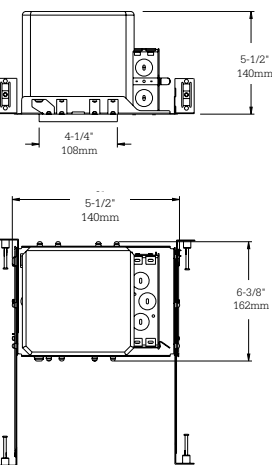

Recessed

C61CAT 6" IC Airtight Incandescent Housing

610W
60W PAR30,
65W BR30
White Half
Baffle

620W
75W PAR30/
PAR38, 65W
BR30, 90W
BR40
White Full
Baffle

620B
75W PAR30/
PAR38, 65W
BR30, 90W
BR40
Black Full
Baffle

614W
60W PAR38/
BR40
White Half
Baffle

630C
60W PAR30,
65W BR30
Clear Reflector

690W
60W PAR30,
65W BR30
White Open
Ring

602
40W A19
Drop Lens
Wet location

650W
75W PAR30,
65W BR30
White Eyeball

601A
40W A19
Flush Albalite
Lens
Wet location

C61CAT, C6261CAT

C4T

C6261CAT 6" IC Airtight CFL Housing

6102W
White Full Baffle
26W Triple or Quad
Tube max.

6402W
White Cone
26W Triple or
Quad Tube max.

6013A
Flush Albalite Lens
26W Triple Tube max.
Wet location

C4T 4" Non-IC Incandescent Housing

410W
50W PAR20/R20
White Baffle

C41CAT

C41CATLV

C41CAT 4" IC Airtight Incandescent Housing

410W
50W PAR20/R20
White Baffle

C41CATLV 4" IC Airtight, Low Voltage Incandescent Housing

4101W
35W MR16
White Baffle

HomeStyle Lighting's recessed product line offers the best mix of value and availability. All of our recessed products are UL/CUL listed and have passed rigid testing to ensure compliance to safety standards.

- Residential or light commercial
- Discretionary distributor sales or contractor job business