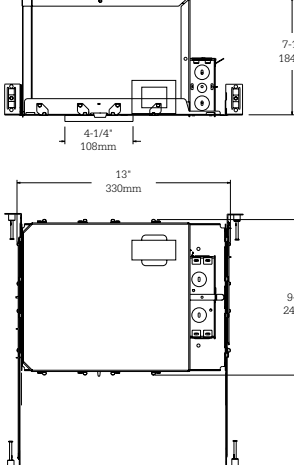

Recessed

C61CAT 6" IC Airtight Incandescent Housing

610W
60W PAR30,
65W BR30
White Half
Baffle

620W
75W PAR30/
PAR38, 65W
BR30, 90W
BR40
White Full
Baffle

620B
75W PAR30/
PAR38, 65W
BR30, 90W
BR40
Black Full
Baffle

614W
60W PAR38/
BR40
White Half
Baffle

630C
60W PAR30,
65W BR30
Clear Reflector

690W
60W PAR30,
65W BR30
White Open
Ring

602
40W A19
Drop Lens
Wet location

650W
75W PAR30,
65W BR30
White Eyeball

601A
40W A19
Flush Albalite
Lens
Wet location

C61CAT, C6261CAT

C4T

C6261CAT 6" IC Airtight CFL Housing

6102W
White Full Baffle
26W Triple or Quad
Tube max.

6402W
White Cone
26W Triple or
Quad Tube max.

6013A
Flush Albalite Lens
26W Triple Tube max.
Wet location

C4T 4" Non-IC Incandescent Housing

410W
50W PAR20/R20
White Baffle

C41CAT

C41CATLV

C41CAT 4" IC Airtight Incandescent Housing

410W
50W PAR20/R20
White Baffle

C41CATLV 4" IC Airtight, Low Voltage Incandescent Housing

4101W
35W MR16
White Baffle

HomeStyle Lighting's recessed product line offers the best mix of value and availability. All of our recessed products are UL/CUL listed and have passed rigid testing to ensure compliance to safety standards.

- Residential or light commercial
- Discretionary distributor sales or contractor job business