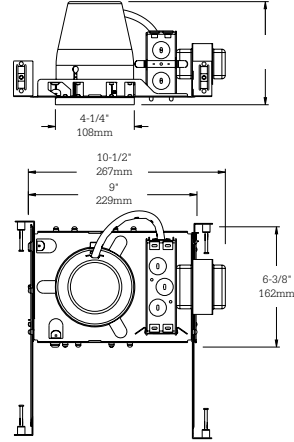

Recessed

C61CAT 6" IC Airtight Incandescent Housing

610W
60W PAR30,
65W BR30
White Half
Baffle

620W
75W PAR30/
PAR38, 65W
BR30, 90W
BR40
White Full
Baffle

620B
75W PAR30/
PAR38, 65W
BR30, 90W
BR40
Black Full
Baffle

614W
60W PAR38/
BR40
White Half
Baffle

630C
60W PAR30,
65W BR30
Clear Reflector

690W
60W PAR30,
65W BR30
White Open
Ring

602
40W A19
Drop Lens
Wet location

650W
75W PAR30,
65W BR30
White Eyeball

601A
40W A19
Flush Albalite
Lens
Wet location

C61CAT, C6261CAT

C4T

C6261CAT 6" IC Airtight CFL Housing

6102W
White Full Baffle
26W Triple or Quad
Tube max.

6402W
White Cone
26W Triple or
Quad Tube max.

6013A
Flush Albalite Lens
26W Triple Tube max.
Wet location

C4T 4" Non-IC Incandescent Housing

410W
50W PAR20/R20
White Baffle

C41CAT

C41CATLV

C41CAT 4" IC Airtight Incandescent Housing

410W
50W PAR20/R20
White Baffle

C41CATLV 4" IC Airtight, Low Voltage Incandescent Housing

4101W
35W MR16
White Baffle

HomeStyle Lighting's recessed product line offers the best mix of value and availability. All of our recessed products are UL/CUL listed and have passed rigid testing to ensure compliance to safety standards.

- Residential or light commercial
- Discretionary distributor sales or contractor job business