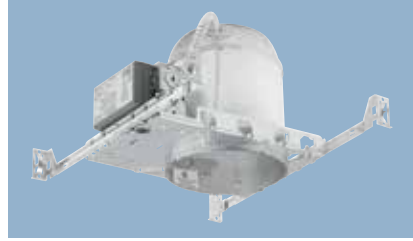

C6261CAT 6" IC Airtight CFL Housing

6102W
White Full Baffle
26W Triple or Quad
Tube max.

6402W
White Cone
26W Triple or
Quad Tube max.

6013A
Flush Albalite Lens
26W Triple Tube max.
Wet location