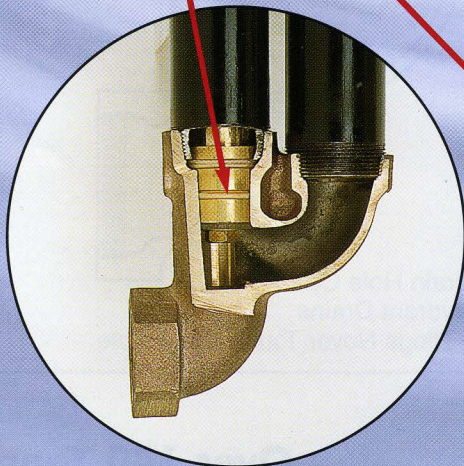

● **NEW! PLUNGER DESIGN**
Double Urethane O-Rings
Allow Throttling of Valve
with Minimal Water Loss
through Drain.

● **IRON NOZZLE CAP**
Always Furnished, Never
an Option!

● **TRAFFIC BREAKAWAY**
Always Furnished,
Never an Option.

● No Special Operating
Wrench Required.

● **FULL FLOW**
100% Hollow Flow Pipe
Assures Scouring Power!

● **NEW! "FULL FLOW" VALVE**
New Extra-Wide Waterway
Delivers Maximum Flow.
Ask for Test Results.

MainGuard

The features available on this model include:

- **2½" NST Nozzle.** Also available in any smaller size.
- **Traffic Break-away.** The MainGuard is designed to break easily at ground level.
- **Security.** A locking cover prevents water theft and protects MainGuard from the elements.
- **Easy Repair.** You'll never need a shovel to repair the MainGuard. Remove two bolts and you can take the inner workings out for easy repair and replacement.
- **Brass Working Parts.** All the moving parts are enclosed and made from high quality brass for greater durability and wear.
- **Full Draining Capabilities.** The MainGuard drains to prevent freezing after flushing.
- **2" FIP Inlet.** Inlet can come in from the side, or from the bottom. (As shown).
- **Underground Model Available.** The #78 MainGuard blow-off hydrant can be placed in a meter box if an underground installation is desired.