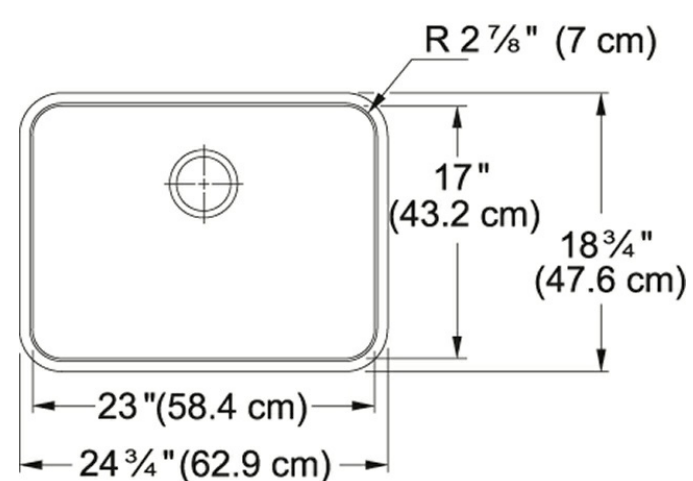

Product Dimensions

Length overall	24 ³ / ₄ "
Width overall	18 ³ / ₄ "
Length of large bowl	23"
Width of large bowl	17"
Depth of large bowl	9"
Minimum Cabinet Size	30"

General Information

Type of Material	18 Gauge Stainless Steel
Number of Bowls	1
Installation Clips	Yes
Cut-Out Template	Yes
Where to buy	Showroom