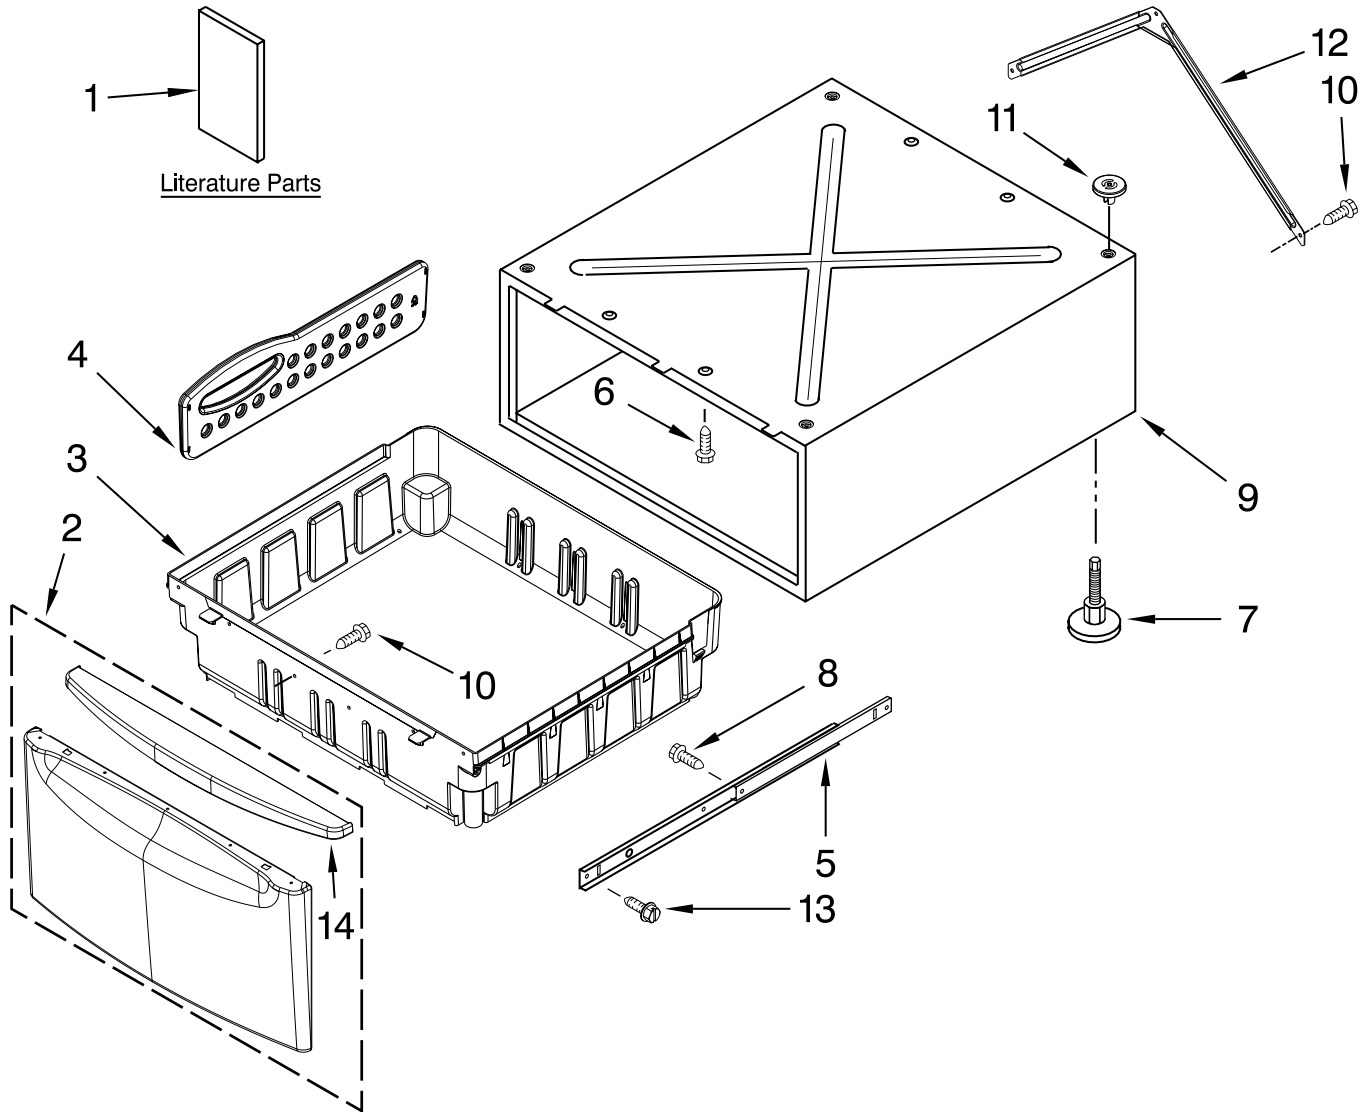

CABINET PARTS

For Models: XHPC155YC0, XHPC155YU0
(Chrome Shadow) (Stainless)

PEDESTAL

Illus. No.	Part No.	DESCRIPTION
1	W10347252	Literature Parts Installation Instructions
2	W10338431 W10433117	Drawer Front Assembly Chrome Shadow Stainless
3	W10169635	Drawer Bin
4	W10189999	Divider, Drawer
5	8578394	Slide Assembly
6	W10346892	Screw

Illus. No.	Part No.	DESCRIPTION
7	8563585	Foot Assembly
8	3388228	Screw
9		Cabinet (Not Serviced)
10	W10213953	Screw
11	8537982	Pad
12	W10169550	Brace, Rear
13	9740849	Screw
14	W10243437	Handle, Drawer