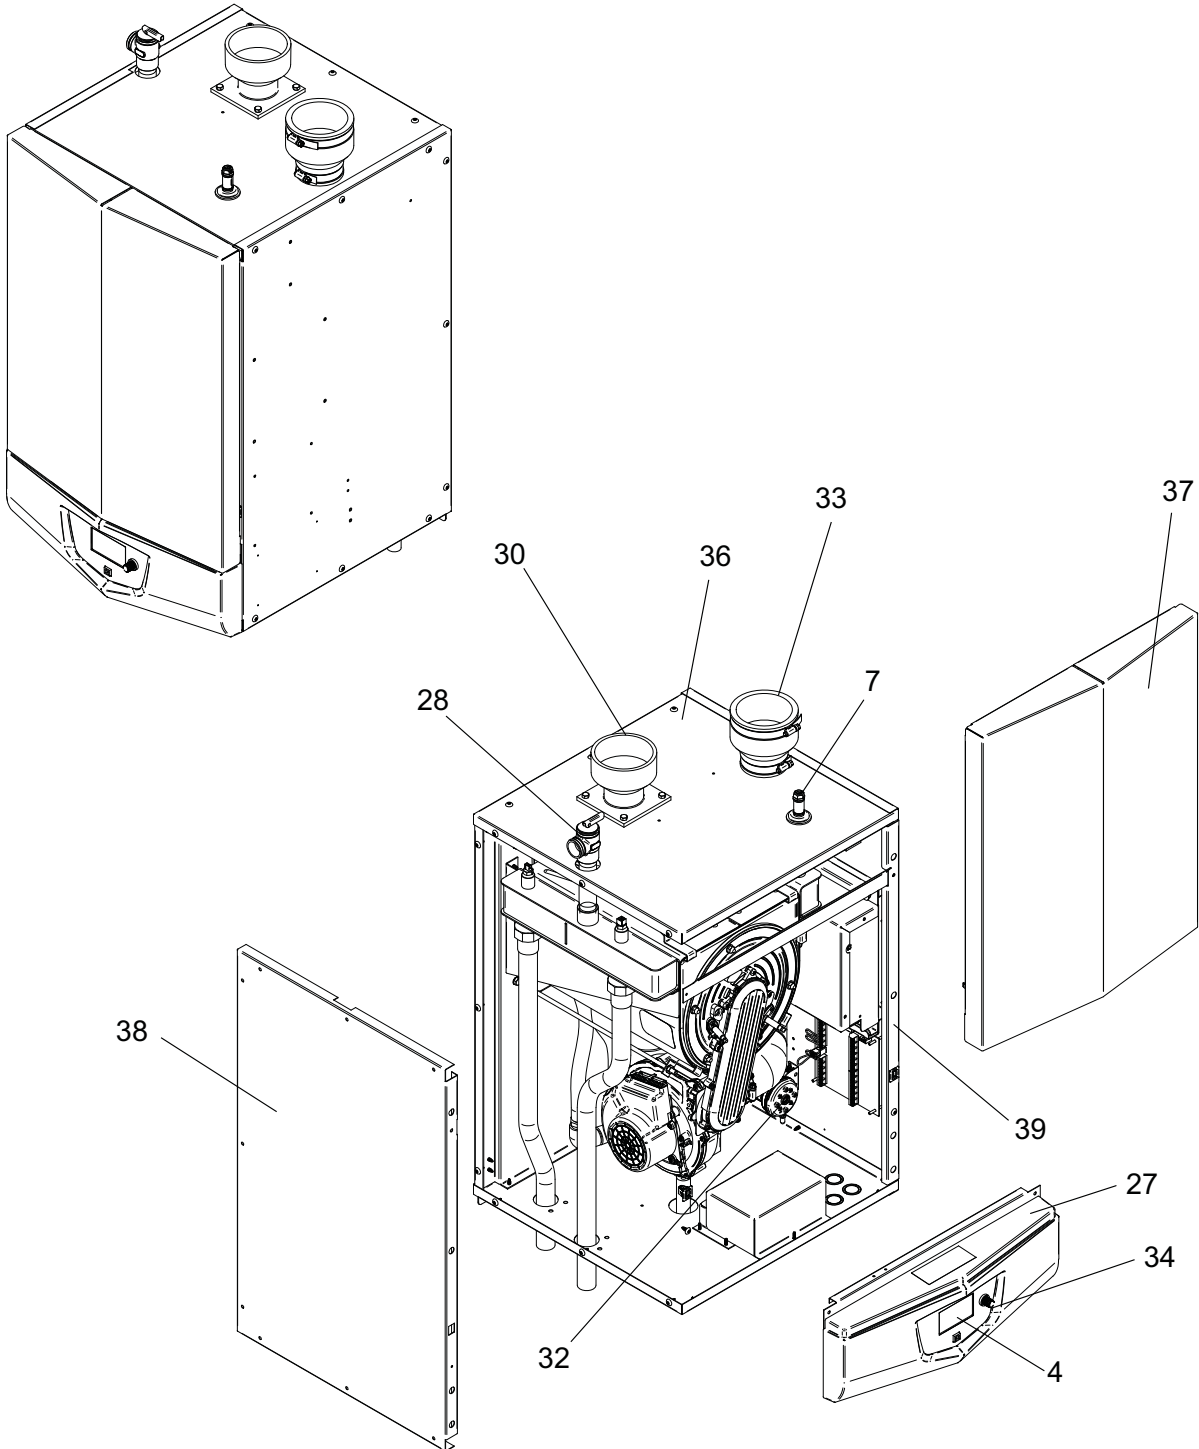

PARTS & SERVICE DEPARTMENT
Nashville, Tennessee
615-889-8900 • Fax: 615-882-2918
parts_team@lochinvar.com
www.Lochinvar.com

Replacement Parts List

Knight Wall Mount Boilers WB 51 thru 211

ITEM NO.	PART NO.	DESCRIPTION	MODEL
HEAT EXCHANGER ASSEMBLY			
1	100147631	HEAT EXCHANGER	WB 51/81
1	100147632	HEAT EXCHANGER	WB 106
1	100147633	HEAT EXCHANGER	WB 151
1	100147634	HEAT EXCHANGER	WB 211
CONTROLS			
2	100208474	LOW VOLTAGE CONNECTION BOARD	ALL
3	100167799	INTEGRATED CONTROL PRIOR TO H10	WB 81-211
3	100167819	INTEGRATED CONTROL BEGINNING H10	WB 81-211
3	100167801	INTEGRATED CONTROL PRIOR TO H10	WB 51
3	100167821	INTEGRATED CONTROL BEGINNING H10	WB 51
3	100167800	HIGH ALTITUDE INTEGRATED CONTROL PRIOR TO H10	WB 81-211
3	100167820	HIGH ALTITUDE INTEGRATED CONTROL BEGINNING H10	WB 81-211
3	100167802	HIGH ALTITUDE INTEGRATED CONTROL PRIOR TO H10	WB 51
3	100167822	HIGH ALTITUDE INTEGRATED CONTROL BEGINNING H10	WB 51
4	100208458	USER INTERFACE CONTROL	ALL
-	100158011	USER INTERFACE OVERLAY	ALL
5	100208549	INLET SENSOR	ALL
6	100208544	OUTLET SENSOR/ HIGH LIMIT	ALL
7	100167445	AIR VENT VALVE	ALL
8	100145003	FAN ASSEMBLY	WB 51-106
8	100145004	FAN ASSEMBLY	WB 151
8	100145005	FAN ASSEMBLY	WB 211
9	100208764	BLOWER GASKET	WB 51-81, 151
9	100208101	BLOWER GASKET	WB 106 & 211
GAS VALVES			
10	100172010	GAS VALVE ASSEMBLY	WB 51
10	100172011	GAS VALVE ASSEMBLY	WB 81
10	100172012	GAS VALVE ASSEMBLY	WB 106
10	100172013	GAS VALVE ASSEMBLY	WB 151/211
11	100208760	GASKET, VENTURI	ALL
12	100163245	AIR INLET KIT	ALL
13	100208324	GAS VALVE SWITCH	ALL
PILOT & BURNER ASSEMBLIES			
14	100165930	FLAME SENSOR W/ GASKET	ALL
15	100208091	GASKET, FLAME SENSOR	ALL
16	100165929	IGNITOR W/ GASKET	ALL
17	100208086	GASKET, IGNITOR	ALL
18	100135306	BURNER W/ GASKET	WB 51/81
18	100135307	BURNER W/ GASKET	WB 106
18	100135308	BURNER W/ GASKET	WB 151
18	100135309	BURNER W/ GASKET	WB 211
19	100208085	GASKET, BURNER	ALL
20	100173791	GAS/AIR ARM ASSEMBLY W/GASKET	WB 51-151
20	100173792	GAS/AIR ARM ASSEMBLY W/GASKET	WB 211
21	100208763	GASKET, GAS/AIR ARM ASSEMBLY	ALL
22	100173749	HEAT EXCHANGER ACCESS DOOR	ALL
MISCELLANEOUS			
23	100163249	SIGHT GLASS	ALL
24	100208762	GASKET, SIGHT GLASS	ALL
25	100208061	DIVIDER PLATE, INSULATION BAFFLE	ALL
26	100145602	BURNER PLATE, INSULATION, DOOR	ALL
27	100162947	DISPLAY BEZEL	ALL
28	100167442	RELIEF VALVE 30 PSI	ALL
PLEASE HAVE MODEL AND SERIAL NUMBER WHEN ORDERING PARTS			