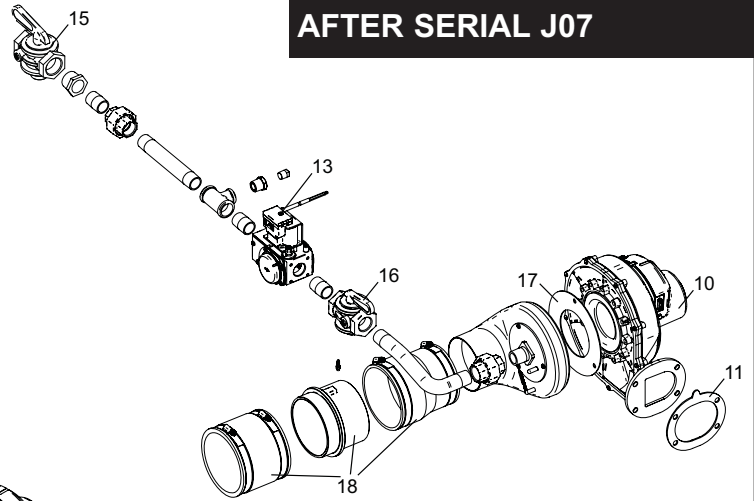

**GAS TRAIN 500
BEFORE SERIAL J07**

GAS TRAIN 600-800

HEAT EXCHANGER 399-500

CONTROL PANEL

ITEM NO.	PART NO.	DESCRIPTION	MODEL NO.
HEAT EXCHANGER ASSEMBLY			
1	HEX3081	HEAT EXCHANGER	KBN399
1	HEX3082	HEAT EXCHANGER	KBN500
1	HEX3088	HEAT EXCHANGER	KBN600
1	HEX3089	HEAT EXCHANGER	KBN700
1	HEX3090	HEAT EXCHANGER	KBN800
CONTROLS			
2	RLY2202	LOW VOLTAGE CONNECTION BOARD	ALL
3	RLY30018	INTEGRATED CONTROL	KBN399
3	RLY30013	INTEGRATED CONTROL	KBN500
3	RLY30017	INTEGRATED CONTROL	KBN600 - 800
3	RLY30020	HIGH ALTITUDE INTEGRATED CONTROL	KBN399
3	RLY30021	HIGH ALTITUDE INTEGRATED CONTROL	KBN500
3	RLY30022	HIGH ALTITUDE INTEGRATED CONTROL	KBN600 - 800
4	RLY2210	USER INTERFACE CONTROL	ALL
5	RLY2085	RELAY BOARD, 1.5 HP PUMP	ALL
6	TST2032	INLET / OUTLET SENSOR	ALL
7	TST2044	BULBWELL, INLET / OUTLET SENSOR	ALL
8	HLC2510	HIGH LIMIT (BEFORE SERIAL C08)	KBN399/500
8	HLC2702	MANUAL RESET HIGH LIMIT (AFTER SERIAL C08 FOR KBN399/500)	ALL
9	RLV2023	AIR VENT VALVE	ALL
10	FAN3035	FAN ASSEMBLY	KBN399
10	FAN3034	FAN ASSEMBLY (BEFORE SERIAL J07)	KBN500
10	FAN3037	FAN ASSEMBLY (AFTER SERIAL J07)	KBN500
10	FAN3038	FAN ASSEMBLY	KBN600-800
11	GKT2436	BLOWER / AIR ARM GASKET	KBN399
11	GKT2438	BLOWER / AIR ARM GASKET	KBN500
12	GKT2034	BLOWER / AIR ARM GASKET (BEFORE SERIAL J07 FOR KBN500)	KBN500-800