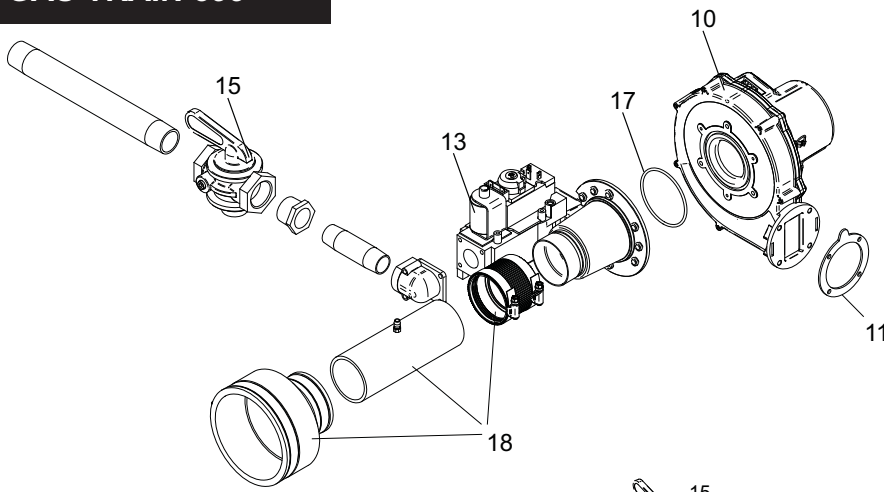

GAS TRAIN 399