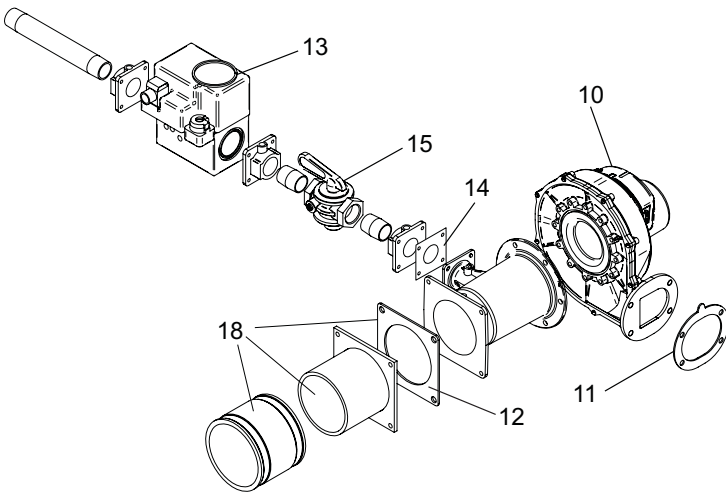

**GAS TRAIN 500
BEFORE SERIAL J07**

GAS TRAIN 600-800

HEAT EXCHANGER 399-500

CONTROL PANEL

ITEM NO.	PART NO.	DESCRIPTION	MODEL NO.
HEAT EXCHANGER ASSEMBLY			
1	HEX3081	HEAT EXCHANGER	KBN399
1	HEX3082	HEAT EXCHANGER	KBN500
1	HEX3088	HEAT EXCHANGER	KBN600
1	HEX3089	HEAT EXCHANGER	KBN700
1	HEX3090	HEAT EXCHANGER	KBN800
CONTROLS			
2	RLY2202	LOW VOLTAGE CONNECTION BOARD	ALL
3	RLY30018	INTEGRATED CONTROL	KBN399
3	RLY30013	INTEGRATED CONTROL	KBN500
3	RLY30017	INTEGRATED CONTROL	KBN600 - 800
3	RLY30020	HIGH ALTITUDE INTEGRATED CONTROL	KBN399
3	RLY30021	HIGH ALTITUDE INTEGRATED CONTROL	KBN500
3	RLY30022	HIGH ALTITUDE INTEGRATED CONTROL	KBN600 - 800
4	RLY2210	USER INTERFACE CONTROL	ALL
5	RLY2085	RELAY BOARD, 1.5 HP PUMP	ALL
6	TST2032	INLET / OUTLET SENSOR	ALL
7	TST2044	BULBWELL, INLET / OUTLET SENSOR	ALL
8	HLC2510	HIGH LIMIT (BEFORE SERIAL C08)	KBN399/500
8	HLC2702	MANUAL RESET HIGH LIMIT (AFTER SERIAL C08 FOR KBN399/500)	ALL
9	RLV2023	AIR VENT VALVE	ALL
10	FAN3035	FAN ASSEMBLY	KBN399
10	FAN3034	FAN ASSEMBLY (BEFORE SERIAL J07)	KBN500
10	FAN3037	FAN ASSEMBLY (AFTER SERIAL J07)	KBN500
10	FAN3038	FAN ASSEMBLY	KBN600-800
11	GKT2436	BLOWER / AIR ARM GASKET	KBN399
11	GKT2438	BLOWER / AIR ARM GASKET	KBN500
12	GKT2034	BLOWER / AIR ARM GASKET (BEFORE SERIAL J07 FOR KBN500)	KBN500-800