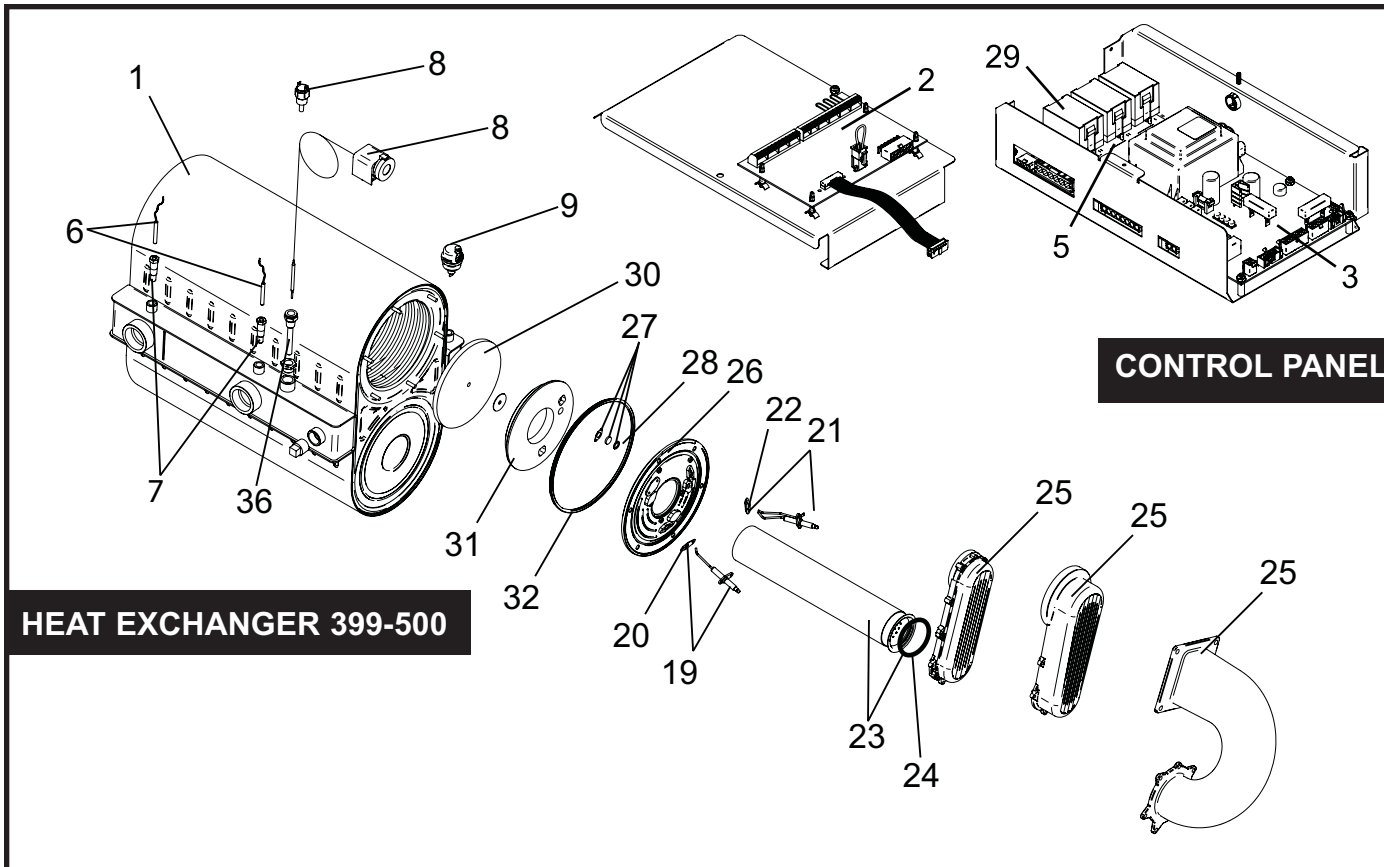

**GAS TRAIN 500
BEFORE SERIAL J07**

GAS TRAIN 600-800

HEAT EXCHANGER 399-500

CONTROL PANEL

ITEM NO.	PART NO.	DESCRIPTION	MODEL NO.
HEAT EXCHANGER ASSEMBLY			
1	HEX3081	HEAT EXCHANGER	KBN399
1	HEX3082	HEAT EXCHANGER	KBN500
1	HEX3088	HEAT EXCHANGER	KBN600
1	HEX3089	HEAT EXCHANGER	KBN700
1	HEX3090	HEAT EXCHANGER	KBN800
CONTROLS			
2	RLY2202	LOW VOLTAGE CONNECTION BOARD	ALL
3	RLY30018	INTEGRATED CONTROL	KBN399
3	RLY30013	INTEGRATED CONTROL	KBN500
3	RLY30017	INTEGRATED CONTROL	KBN600 - 800
3	RLY30020	HIGH ALTITUDE INTEGRATED CONTROL	KBN399
3	RLY30021	HIGH ALTITUDE INTEGRATED CONTROL	KBN500
3	RLY30022	HIGH ALTITUDE INTEGRATED CONTROL	KBN600 - 800
4	RLY2210	USER INTERFACE CONTROL	ALL
5	RLY2085	RELAY BOARD, 1.5 HP PUMP	ALL
6	TST2032	INLET / OUTLET SENSOR	ALL
7	TST2044	BULBWELL, INLET / OUTLET SENSOR	ALL
8	HLC2510	HIGH LIMIT (BEFORE SERIAL C08)	KBN399/500
8	HLC2702	MANUAL RESET HIGH LIMIT (AFTER SERIAL C08 FOR KBN399/500)	ALL
9	RLV2023	AIR VENT VALVE	ALL
10	FAN3035	FAN ASSEMBLY	KBN399
10	FAN3034	FAN ASSEMBLY (BEFORE SERIAL J07)	KBN500
10	FAN3037	FAN ASSEMBLY (AFTER SERIAL J07)	KBN500
10	FAN3038	FAN ASSEMBLY	KBN600-800
11	GKT2436	BLOWER / AIR ARM GASKET	KBN399
11	GKT2438	BLOWER / AIR ARM GASKET	KBN500
12	GKT2034	BLOWER / AIR ARM GASKET (BEFORE SERIAL J07 FOR KBN500)	KBN500-800