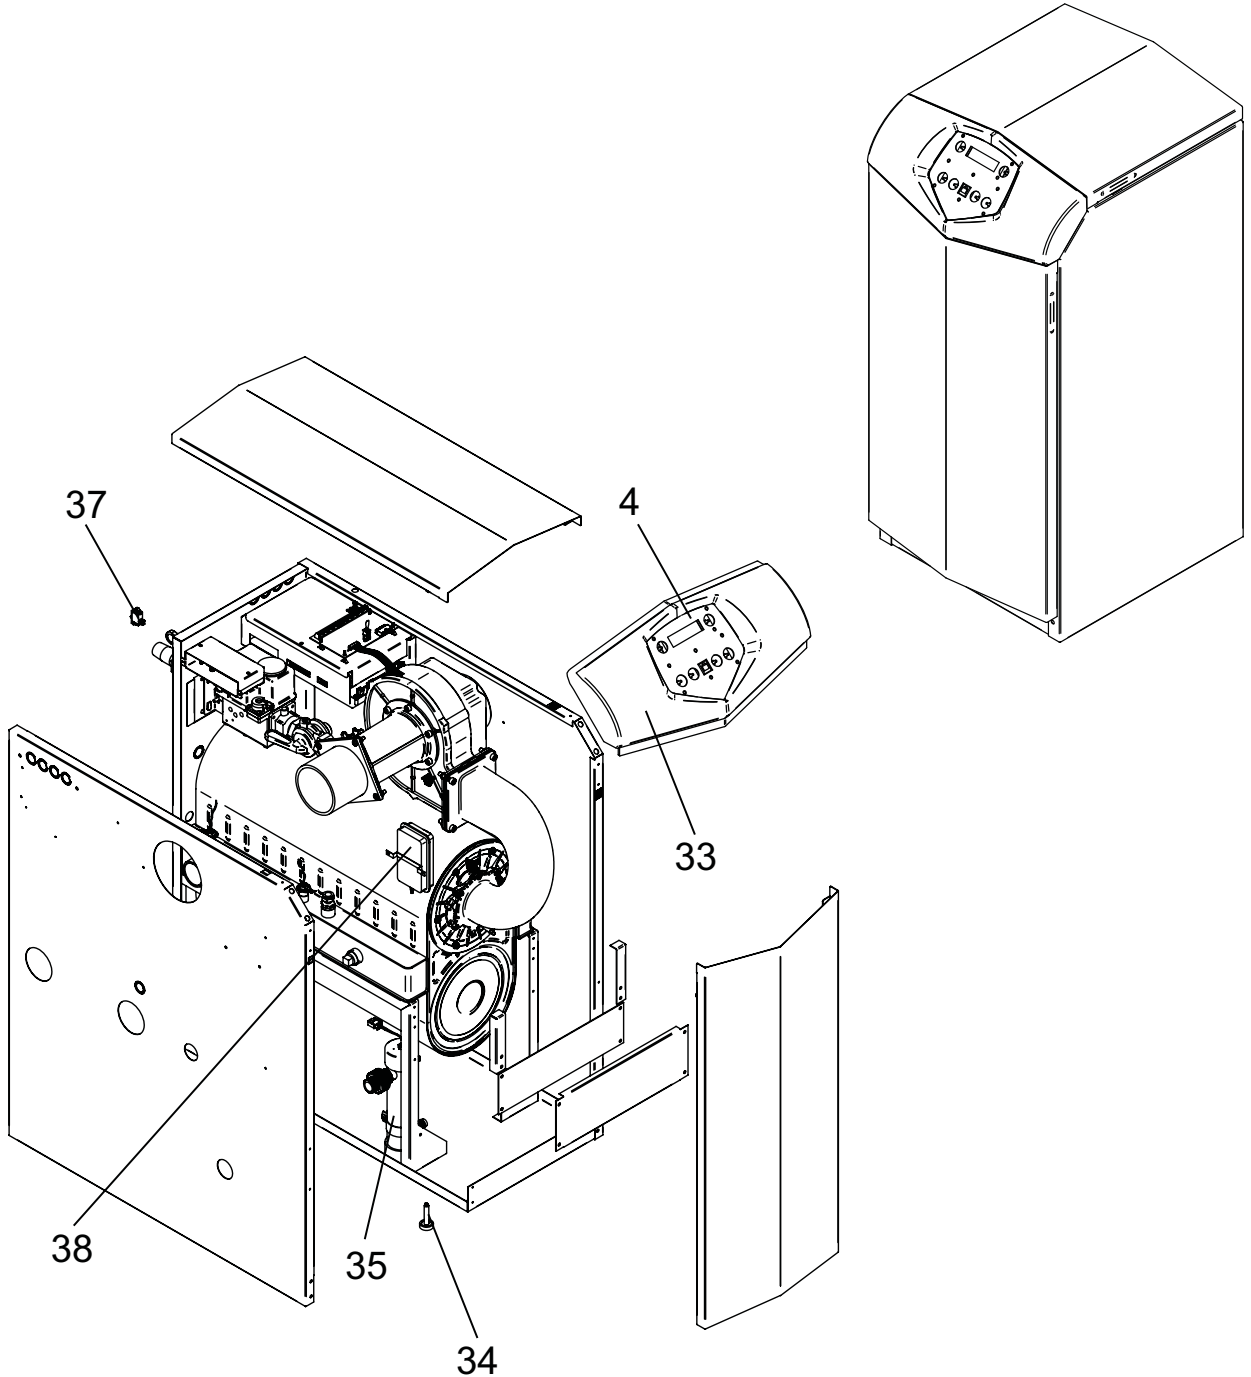

Replacement Parts List

PARTS & SERVICE DEPARTMENT
Nashville, Tennessee
615-889-8900 / Fax: 615-547-1000
www.Lochinvar.com

Knight XL
Heating Boilers
KB 399 thru 800