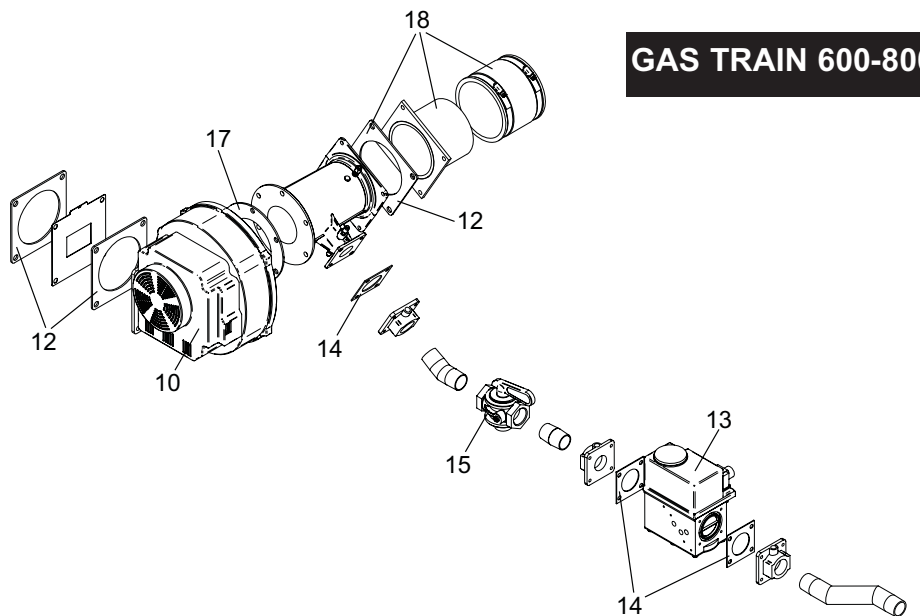

**GAS TRAIN 500
BEFORE SERIAL J07**

GAS TRAIN 600-800

HEAT EXCHANGER 399-500

CONTROL PANEL

ITEM NO.	PART NO.	DESCRIPTION	MODEL NO.
HEAT EXCHANGER ASSEMBLY			
1	HEX3081	HEAT EXCHANGER	KBN399
1	HEX3082	HEAT EXCHANGER	KBN500
1	HEX3088	HEAT EXCHANGER	KBN600
1	HEX3089	HEAT EXCHANGER	KBN700
1	HEX3090	HEAT EXCHANGER	KBN800
CONTROLS			
2	RLY2202	LOW VOLTAGE CONNECTION BOARD	ALL
3	RLY30018	INTEGRATED CONTROL	KBN399
3	RLY30013	INTEGRATED CONTROL	KBN500
3	RLY30017	INTEGRATED CONTROL	KBN600 - 800
3	RLY30020	HIGH ALTITUDE INTEGRATED CONTROL	KBN399
3	RLY30021	HIGH ALTITUDE INTEGRATED CONTROL	KBN500
3	RLY30022	HIGH ALTITUDE INTEGRATED CONTROL	KBN600 - 800
4	RLY2210	USER INTERFACE CONTROL	ALL
5	RLY2085	RELAY BOARD, 1.5 HP PUMP	ALL
6	TST2032	INLET / OUTLET SENSOR	ALL
7	TST2044	BULBWELL, INLET / OUTLET SENSOR	ALL
8	HLC2510	HIGH LIMIT (BEFORE SERIAL C08)	KBN399/500
8	HLC2702	MANUAL RESET HIGH LIMIT (AFTER SERIAL C08 FOR KBN399/500)	ALL
9	RLV2023	AIR VENT VALVE	ALL
10	FAN3035	FAN ASSEMBLY	KBN399
10	FAN3034	FAN ASSEMBLY (BEFORE SERIAL J07)	KBN500
10	FAN3037	FAN ASSEMBLY (AFTER SERIAL J07)	KBN500
10	FAN3038	FAN ASSEMBLY	KBN600-800
11	GKT2436	BLOWER / AIR ARM GASKET	KBN399
11	GKT2438	BLOWER / AIR ARM GASKET	KBN500
12	GKT2034	BLOWER / AIR ARM GASKET (BEFORE SERIAL J07 FOR KBN500)	KBN500-800