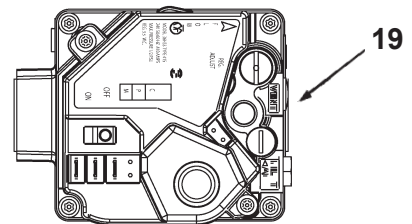

Lochinvar®
High Efficiency Water Heaters, Boilers and Pool Heaters

Lochinvar Parts & Service Department
300 Maddox Simpson Pkwy • Lebanon, TN
Phone: 615-889-8900 • Fax: 615-882-2918
E-mail: parts_team@lochinvar.com

GAS

COMMERCIAL TANK TYPE WATER HEATER
REPLACEMENT PARTS LIST

MODELS:
CG(N,L)120070 thru CG(N,L)400100(A)
Series 118 and 119