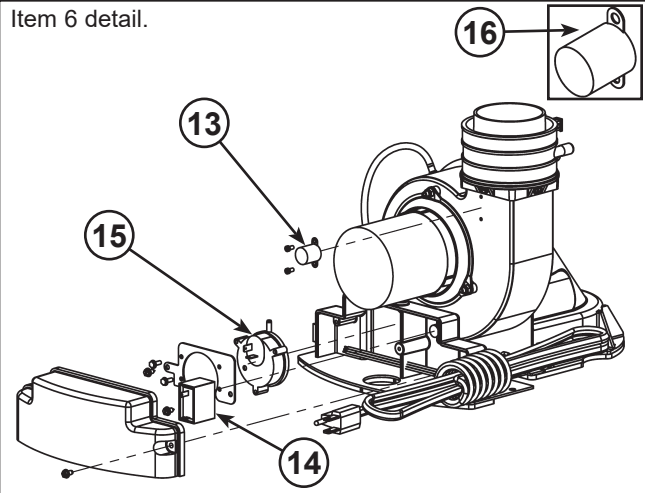

Lochinvar®

HIGH EFFICIENCY BOILERS & WATER HEATERS
Lochinvar Parts & Service Department
300 Maddox Simpson Pkwy, Lebanon, TN 37090.
Phone: 615-889-8900 • Fax: 615-882-2918
Email: parts_team@lochinvar.com

RESIDENTIAL GAS SERVICE PARTS LIST

MODELS: PV (N,L) 4040, 4050, 5040, 5050,
5065ST, 7575ST
CV (N,L) 75075

Lochinvar LLC
300 Maddox Simpson Pkwy, Lebanon, TN 37090.
1-615-889-8900
www.lochinvar.com