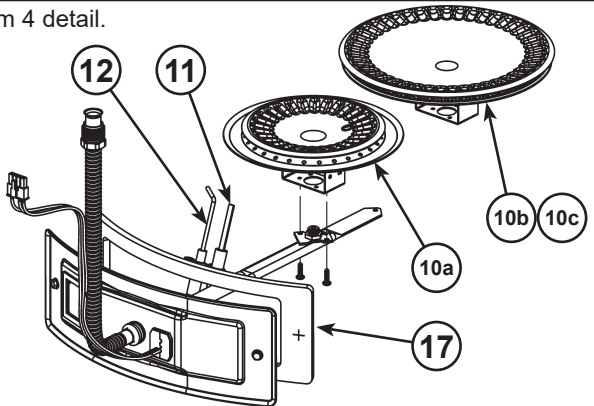

Lochinvar®

HIGH EFFICIENCY BOILERS & WATER HEATERS
Lochinvar Parts & Service Department
300 Maddox Simpson Pkwy, Lebanon, TN 37090.
Phone: 615-889-8900 • Fax: 615-882-2918
Email: parts_team@lochinvar.com

RESIDENTIAL GAS SERVICE PARTS LIST

MODELS: PV (N,L) 4040, 4050, 5040, 5050,
5065ST, 7575ST
CV (N,L) 75075

Lochinvar LLC
300 Maddox Simpson Pkwy, Lebanon, TN 37090.
1-615-889-8900
www.lochinvar.com