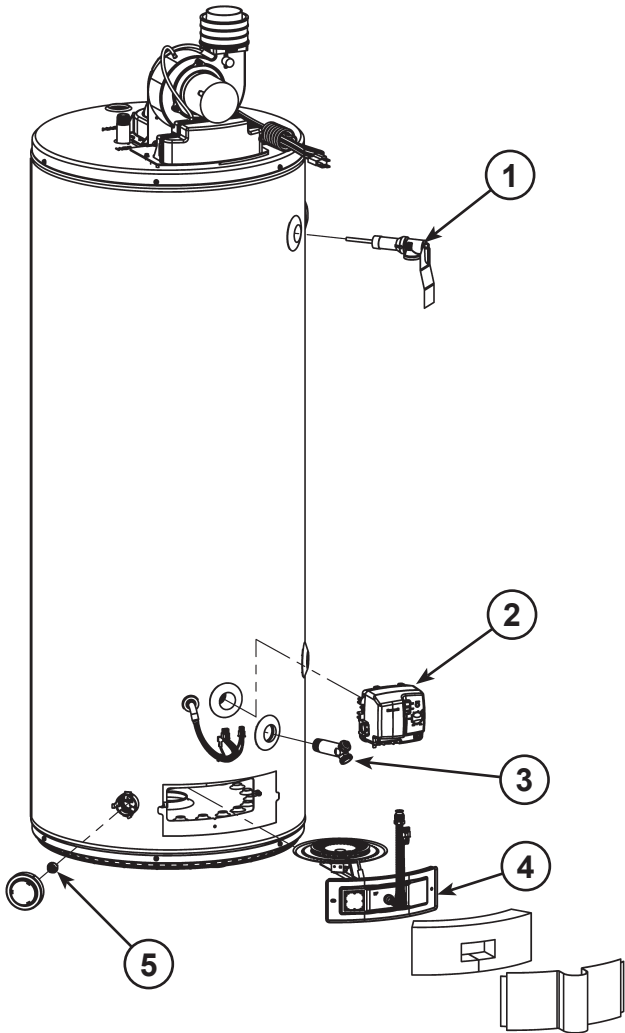

Lochinvar®

HIGH EFFICIENCY BOILERS & WATER HEATERS
Lochinvar Parts & Service Department
300 Maddox Simpson Pkwy, Lebanon, TN 37090.
Phone: 615-889-8900 • Fax: 615-882-2918
Email: parts_team@lochinvar.com

RESIDENTIAL GAS SERVICE PARTS LIST

MODELS: PV (N,L) 4040, 4050, 5040, 5050,
5065ST, 7575ST
CV (N,L) 75075

Item 4 detail.