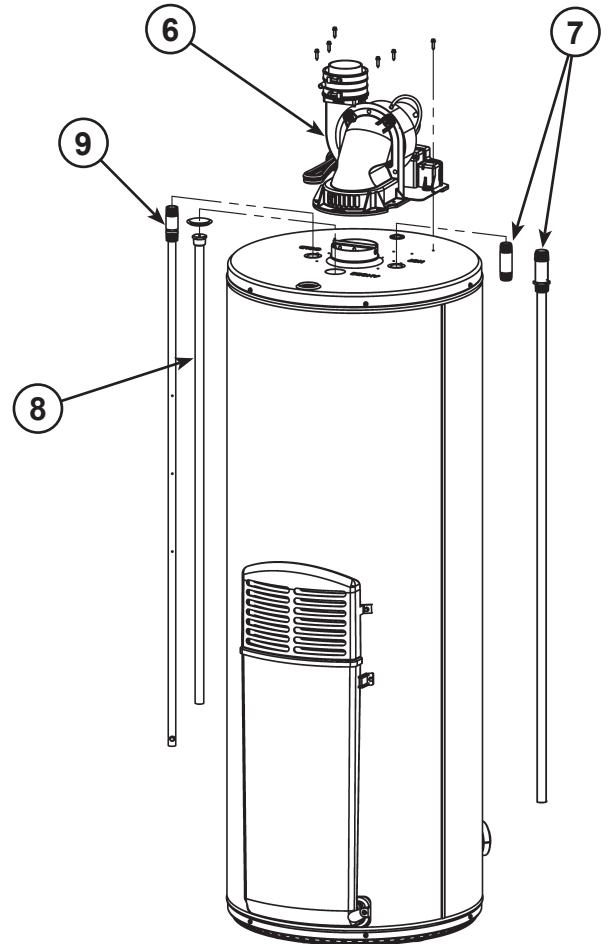

Item 6 detail.

Lochinvar®

HIGH EFFICIENCY BOILERS & WATER HEATERS
Lochinvar Parts & Service Department
300 Maddox Simpson Pkwy, Lebanon, TN 37090.
Phone: 615-889-8900 • Fax: 615-882-2918
Email: parts_team@lochinvar.com

RESIDENTIAL GAS SERVICE PARTS LIST

MODELS: PV (N,L) 4040, 4050, 5040, 5050,
5065ST, 7575ST
CV (N,L) 75075