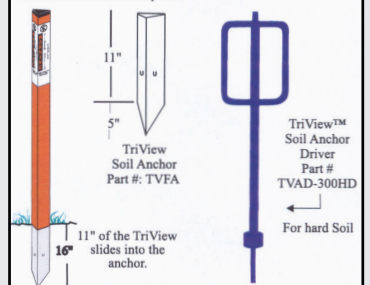

Soil Anchor

Simply drive the TriView Soil Anchor into the ground with our TriView Soil Anchor Driver. The TriView slides into the anchor and locks in place.