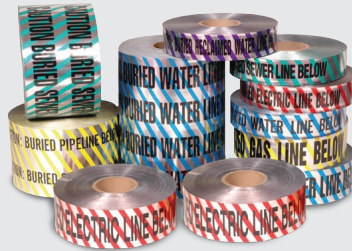

Part #1002

\$3.90

Per Box

\$3.50

10-19 Boxes

\$3.00

20+ Boxes

Standard Colors: Red, White, Yellow, Orange, Blue, Green, Brown, Silver, Purple
Fluorescent Colors: Flo Orange, Flo Pink, Flo Lime, Flo Rocket Red, Flo Green

Underground Utility Warning Tape

Call for more legends and minimum order quantities.

4 Mil. Non-Detectable

1000' Rolls • 3" and 6" Widths
 • Bold Black Imprint Laminated with a Protective Coating to Extend Longevity of Message • Tape Matches APWA Color Code for the Utility Indicated

5 Mil. Detectable

Dense Metallic Coating Ensures Location with Even the Least Sophisticated Metal Detectors when Shallow Buried 6" to 12" • 1000' Rolls 2", 3" and 6" Widths • Bold Black Imprint Laminated with a Protective Coating to Extend Longevity of Message • Tape Matches APWA Color Code