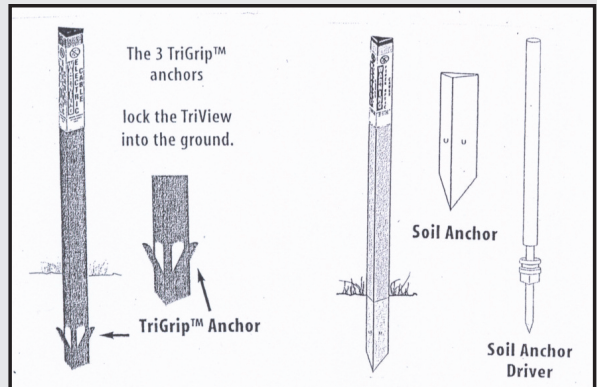

A-TAG PAVEMENT MARKER

All Colors Available	Part#	Each
Retrofit	RFT-A-TAG	$1.20
New construction	NCT-A-TAG	$1.20