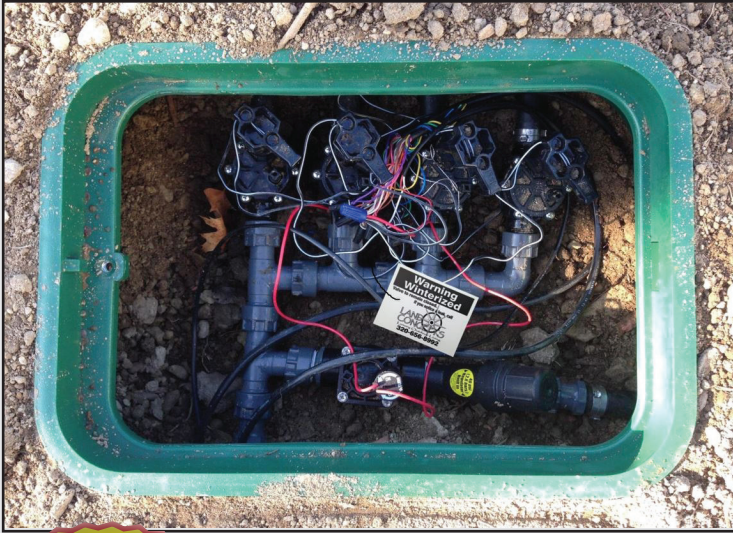

Pricing subject to change.
Check our website or call
for current pricing.

MARKING TAGS

New Product!

Irrigation Tags

	Part#	200	500	1,000
Irrigation Tags				
4"x3" Pricing Includes Zip Ties				
1 Sided- 1-2 Colors	SIT143P	$48.00	$95.00	$150.00
1 Sided- Process Print	SIT143PP	$58.00	$105.00	$160.00
1 Sided- Full Coverage	SIT143FC	$68.00	$115.00	$170.00
2 Sided- 1-2 Colors	SIT243P	$60.00	$125.00	$210.00
2 Sided- Process Print	SIT243PP	$70.00	$135.00	$220.00
2 Sided- Full Coverage	SIT243FC	$80.00	$145.00	$230.00