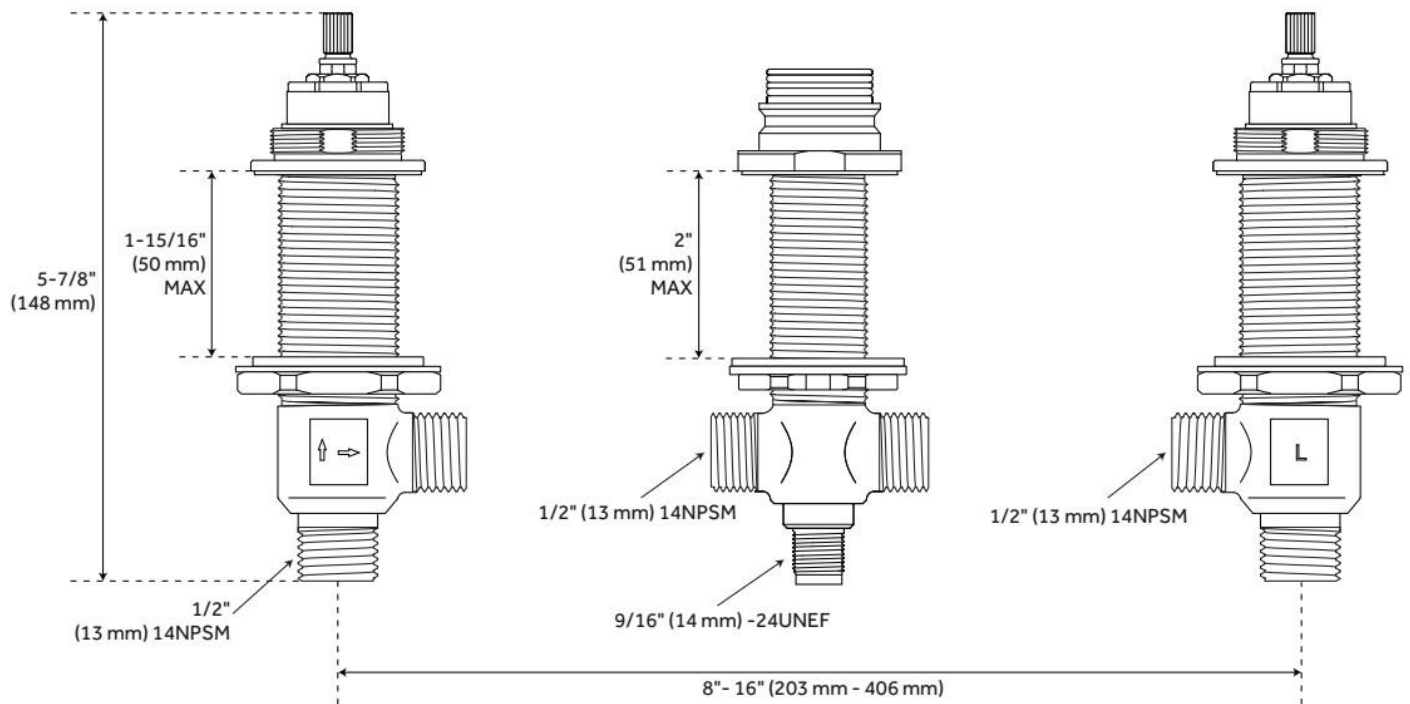

3-HOLE ROMAN TUB FAUCET ROUGH-IN VALVE

SKU: 448004
Code: SH674163

FEATURES

Installation Type: Deck Mount

ASME A112.18.1/CSA B125.1, Massachusetts Accepted, LISTED ID: SH674163

ADDITIONAL FEATURES

- Compatible with Beasley, Carraway, Edenton, Key West, Provincetown, St. Martin and Vilamonte 3-Hole Roman Tub Faucets.
- 3-Hole Installation.
- Brass coupling nut.
- Faucet can be installed with variable centers from 8" - 16"

REVISED 5/15/2024

3-HOLE ROMAN TUB FAUCET ROUGH-IN VALVE

SKU: 448004
Code: SH674163

REVISED 5/15/2024