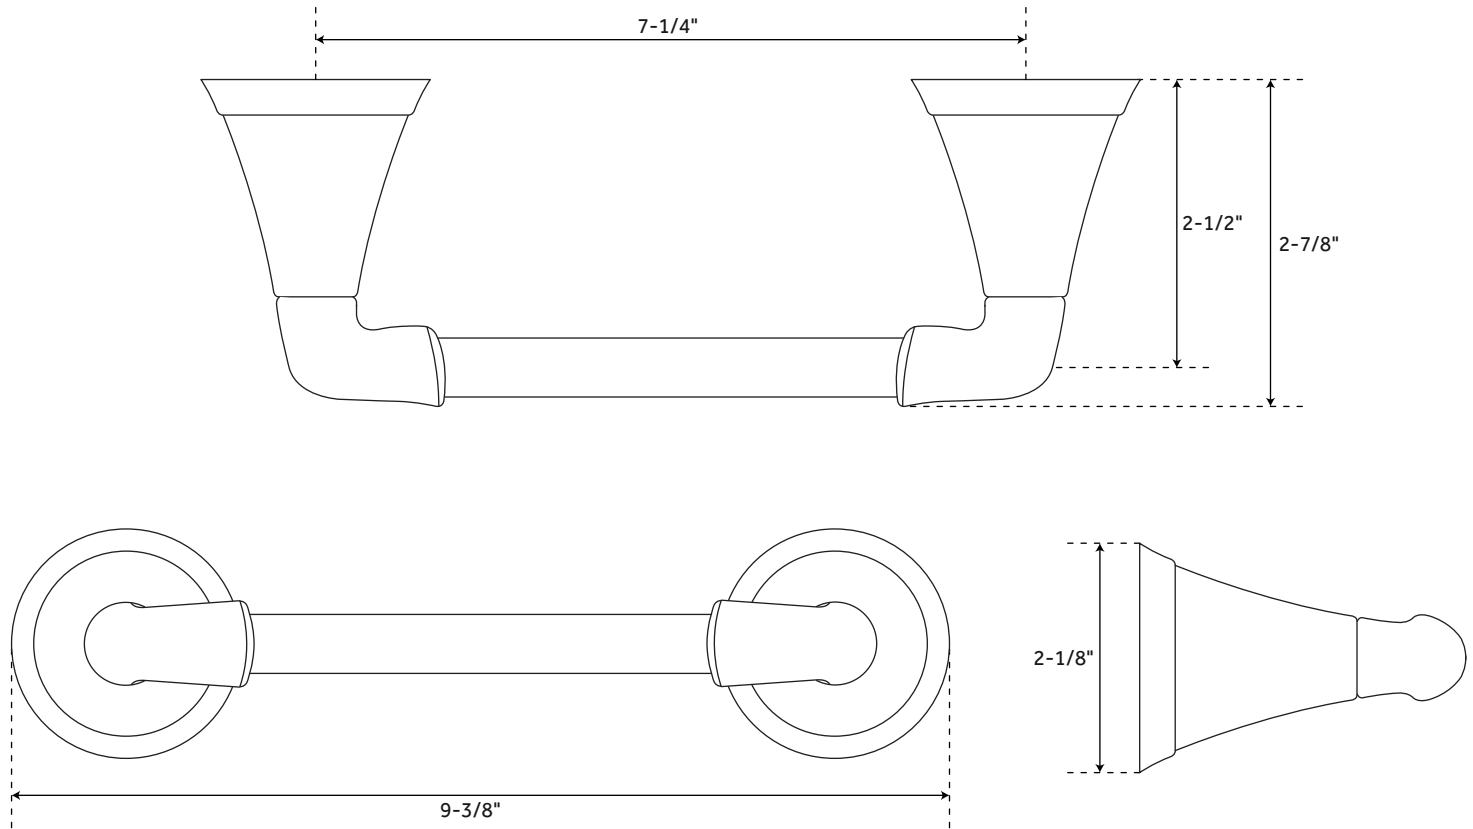

PROVINCETOWN

TOILET PAPER HOLDER

SKU: 948203

FEATURES

Installation Type: Wall Mount
Design: Transitional
Material: Zinc
Length: $9\frac{3}{8}$ "
Height: $2\frac{1}{8}$ "
Depth: $2\frac{7}{8}$ "
Base Plate Diameter: $2\frac{1}{8}$ "
Mounting Hardware Included: Yes
Mounting Hardware Concealed: Yes
Assembly Required: No
Centers: $7\frac{3}{8}$ "