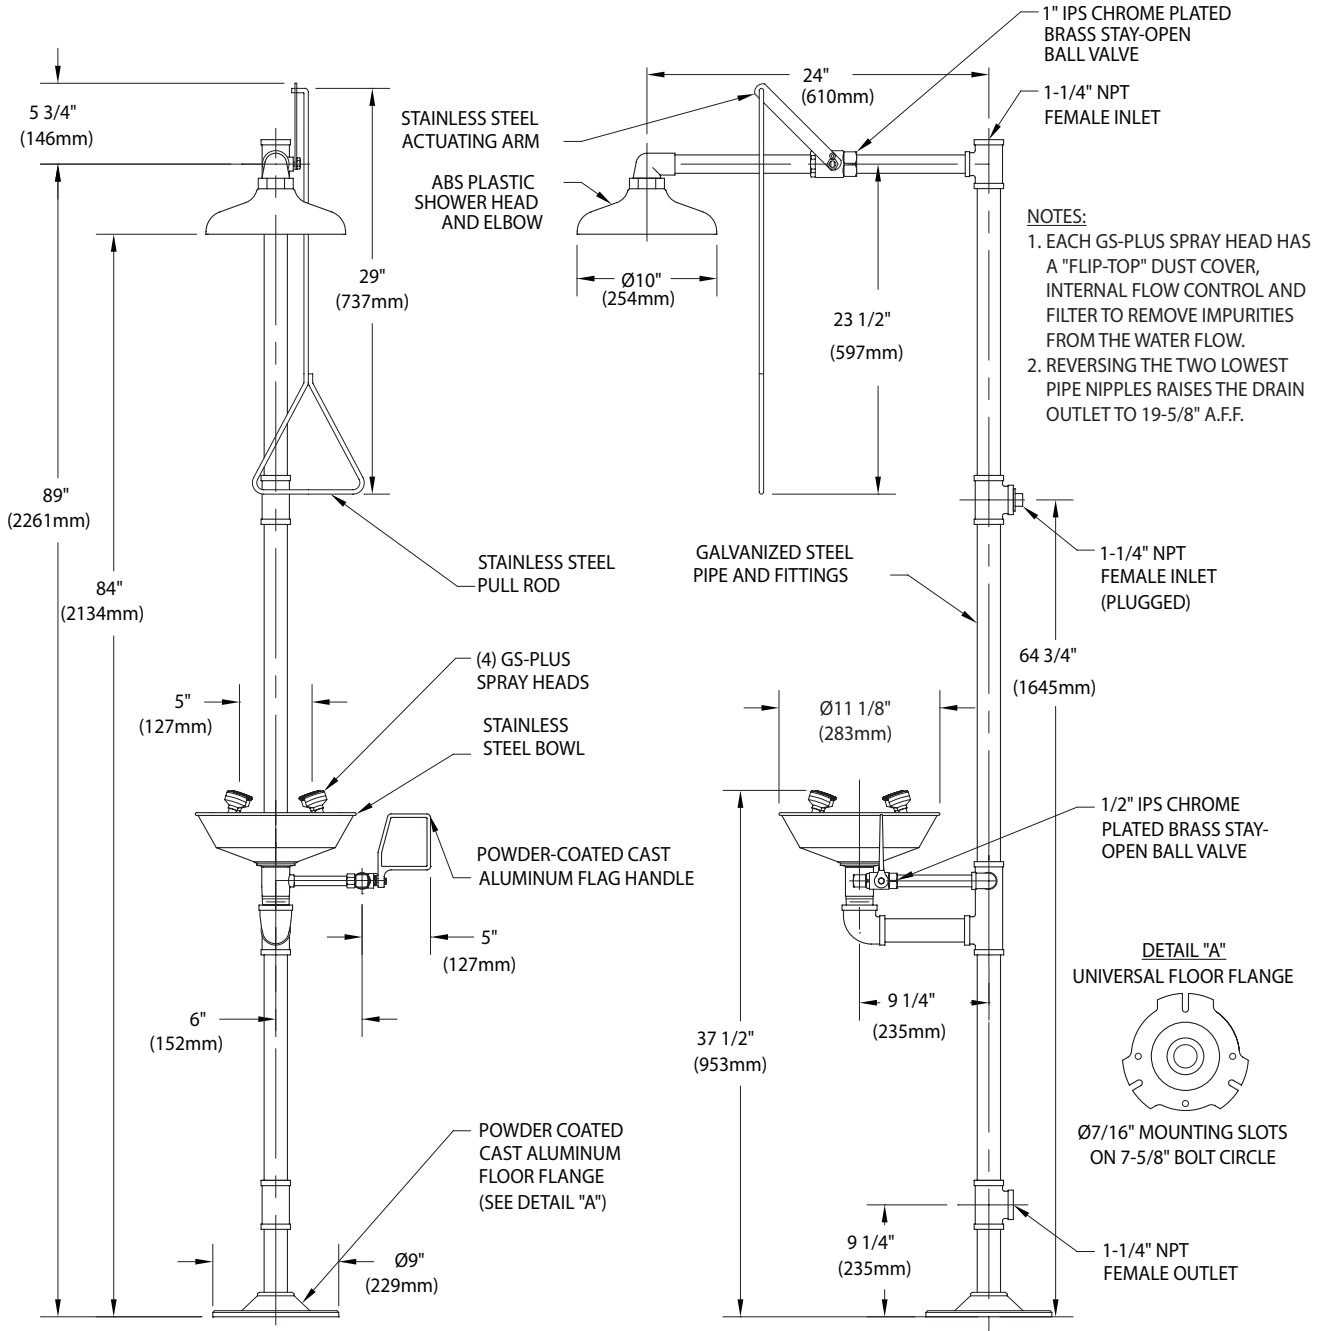

Shower Head: 10" diameter orange ABS plastic.

Shower Valve: 1" IPS chrome plated brass stay-open ball valve. Valve is US-made with chrome plated brass ball and Teflon® seals. Furnished with stainless steel actuating arm and 29" stainless steel pull rod.

Eye/Face Wash Valve: 1/2" IPS chrome plated brass stay-open ball valve. Valve is US-made with chrome plated brass ball and Teflon® seals.

Pipe And Fittings: Schedule 40 galvanized steel. Furnished with orange polyethylene covers for vertical piping for high visibility and corrosion resistance.

Supply: 1-1/4" NPT female top or side inlet.

Waste: 1-1/4" NPT female outlet. Outlet can be positioned at either 9-1/4" or 19-5/8" above finished floor by reversing lower pipe nipples.

Sign: Furnished with ANSI-compliant identification sign.

G1909 Safety Station with WideArea™ Eye/Face Wash, Stainless Steel Bowl

G1909P Safety Station with WideArea™ Eye/Face Wash, Plastic Bowl

THIS SPACE FOR ARCHITECT/ENGINEER APPROVAL

Due to continuing product improvement, the information contained in this document is subject to change without notice. All dimensions are ± 1/4" (6mm). rev. 12615