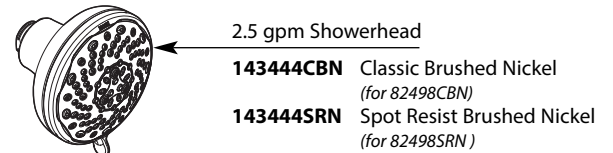

Buy it for looks. Buy it for life.®

■ Order by Part Number

Illustrated Parts

Caldwell™

Single Handle Tub/Shower

MODEL	FINISH
82495C	Chrome
82495SRN	Spot Resist Brushed Nickel
82495BRB	Mediterranean Bronze
82496	Chrome
82496SRN	Spot Resist Brushed Nickel
82496BRB	Mediterranean Bronze
82498	Chrome
82498SRN	Spot Resist Brushed Nickel
82498EPSRN	Eco-Performance Spot Resist Brushed Nickel
82498EPBRB	Eco-Performance Mediterranean Bronze
DISCONTINUED SKUS	
82496BN	Brushed Nickel
82496CBN	Classic Brushed Nickel
82498CBN	Classic Brushed Nickel

FOR MODELS BEFORE 8/2/2010			
Handle Kit		Handle Cap & Screw	
	201766	115055	Chrome
	201766CBN	115055CBN	Classic Brushed Nickel
	201766BN	115055BN	Brushed Nickel
	201766BRB	115055BRB	Mediterranean Bronze