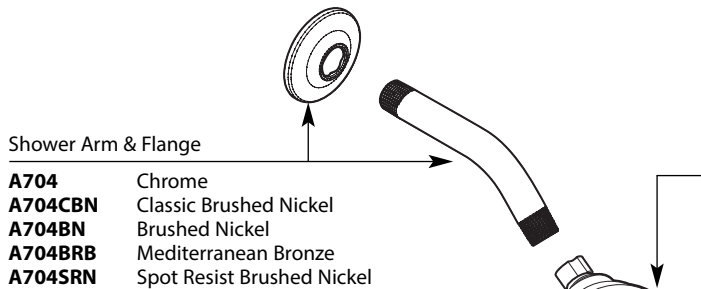

Buy it for looks. Buy it for life.®

■ Order by Part Number

Illustrated Parts

Caldwell™

Single Handle Tub/Shower

MODEL	FINISH
82495C	Chrome
82495SRN	Spot Resist Brushed Nickel
82495BRB	Mediterranean Bronze
82496	Chrome
82496SRN	Spot Resist Brushed Nickel
82496BRB	Mediterranean Bronze
82498	Chrome
82498SRN	Spot Resist Brushed Nickel
82498EPSRN	Eco-Performance Spot Resist Brushed Nickel
82498EPBRB	Eco-Performance Mediterranean Bronze
DISCONTINUED SKUS	
82496BN	Brushed Nickel
82496CBN	Classic Brushed Nickel
82498CBN	Classic Brushed Nickel

FOR MODELS BEFORE 8/2/2010			
Handle Kit		Handle Cap & Screw	
	201766	115055	Chrome
	201766CBN	115055CBN	Classic Brushed Nickel
	201766BN	115055BN	Brushed Nickel
	201766BRB	115055BRB	Mediterranean Bronze