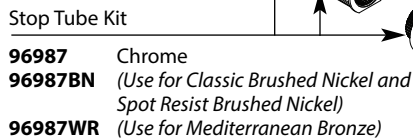

Buy it for looks. Buy it for life.®

■ Order by Part Number

Illustrated Parts

Caldwell™

Single Handle Tub/Shower

MODEL	FINISH
82495C	Chrome
82495SRN	Spot Resist Brushed Nickel
82495BRB	Mediterranean Bronze
82496	Chrome
82496SRN	Spot Resist Brushed Nickel
82496BRB	Mediterranean Bronze
82498	Chrome
82498SRN	Spot Resist Brushed Nickel
82498EPSRN	Eco-Performance Spot Resist Brushed Nickel
82498EPBRB	Eco-Performance Mediterranean Bronze
DISCONTINUED SKUS	
82496BN	Brushed Nickel
82496CBN	Classic Brushed Nickel
82498CBN	Classic Brushed Nickel

FOR MODELS BEFORE 8/2/2010			
Handle Kit		Handle Cap & Screw	
	201766	115055	Chrome
	201766CBN	115055CBN	Classic Brushed Nickel
	201766BN	115055BN	Brushed Nickel
	201766BRB	115055BRB	Mediterranean Bronze