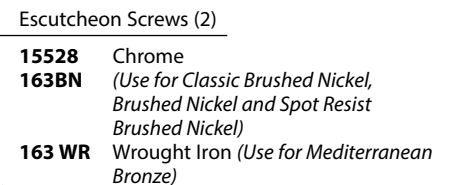

Buy it for looks. Buy it for life.®

■ Order by Part Number

Illustrated Parts

Caldwell™

Single Handle Tub/Shower

MODEL	FINISH
82495C	Chrome
82495SRN	Spot Resist Brushed Nickel
82495BRB	Mediterranean Bronze
82496	Chrome
82496SRN	Spot Resist Brushed Nickel
82496BRB	Mediterranean Bronze
82498	Chrome
82498SRN	Spot Resist Brushed Nickel
82498EPSRN	Eco-Performance Spot Resist Brushed Nickel
82498EPBRB	Eco-Performance Mediterranean Bronze
DISCONTINUED SKUS	
82496BN	Brushed Nickel
82496CBN	Classic Brushed Nickel
82498CBN	Classic Brushed Nickel

FOR MODELS BEFORE 8/2/2010			
Handle Kit		Handle Cap & Screw	
	201766	115055	Chrome
	201766CBN	115055CBN	Classic Brushed Nickel
	201766BN	115055BN	Brushed Nickel
	201766BRB	115055BRB	Mediterranean Bronze