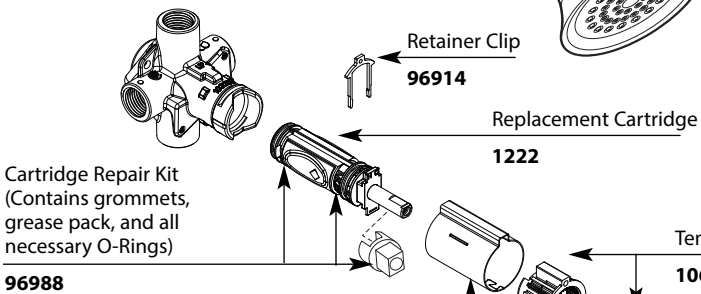

Buy it for looks. Buy it for life.®

■ Order by Part Number

Illustrated Parts

Caldwell™

Single Handle Tub/Shower

MODEL	FINISH
82495C	Chrome
82495SRN	Spot Resist Brushed Nickel
82495BRB	Mediterranean Bronze
82496	Chrome
82496SRN	Spot Resist Brushed Nickel
82496BRB	Mediterranean Bronze
82498	Chrome
82498SRN	Spot Resist Brushed Nickel
82498EPSRN	Eco-Performance Spot Resist Brushed Nickel
82498EPBRB	Eco-Performance Mediterranean Bronze
DISCONTINUED SKUS	
82496BN	Brushed Nickel
82496CBN	Classic Brushed Nickel
82498CBN	Classic Brushed Nickel

FOR MODELS BEFORE 8/2/2010			
Handle Kit		Handle Cap & Screw	
	201766	115055	Chrome
	201766CBN	115055CBN	Classic Brushed Nickel
	201766BN	115055BN	Brushed Nickel
	201766BRB	115055BRB	Mediterranean Bronze