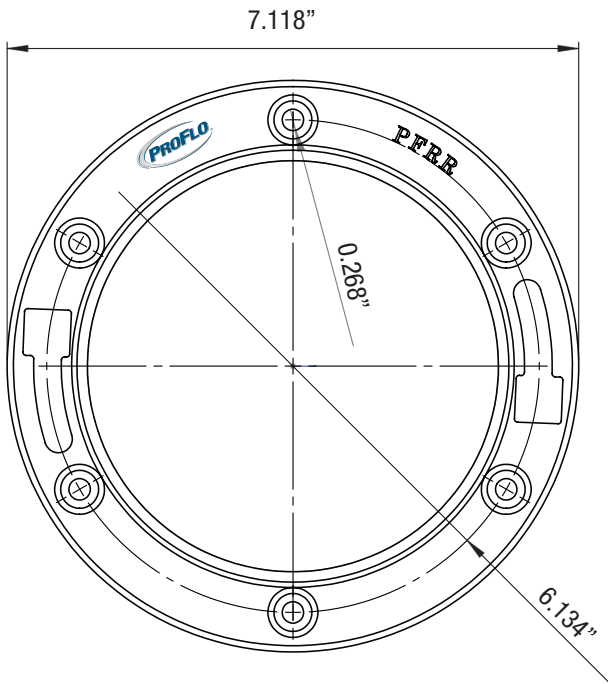

Warranty and Codes

This PROFLO product carries a 1-year limited warranty.