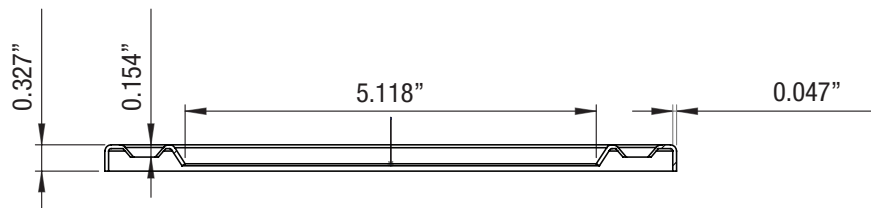

Warranty and Codes

This PROFLO product carries a 1-year limited warranty.