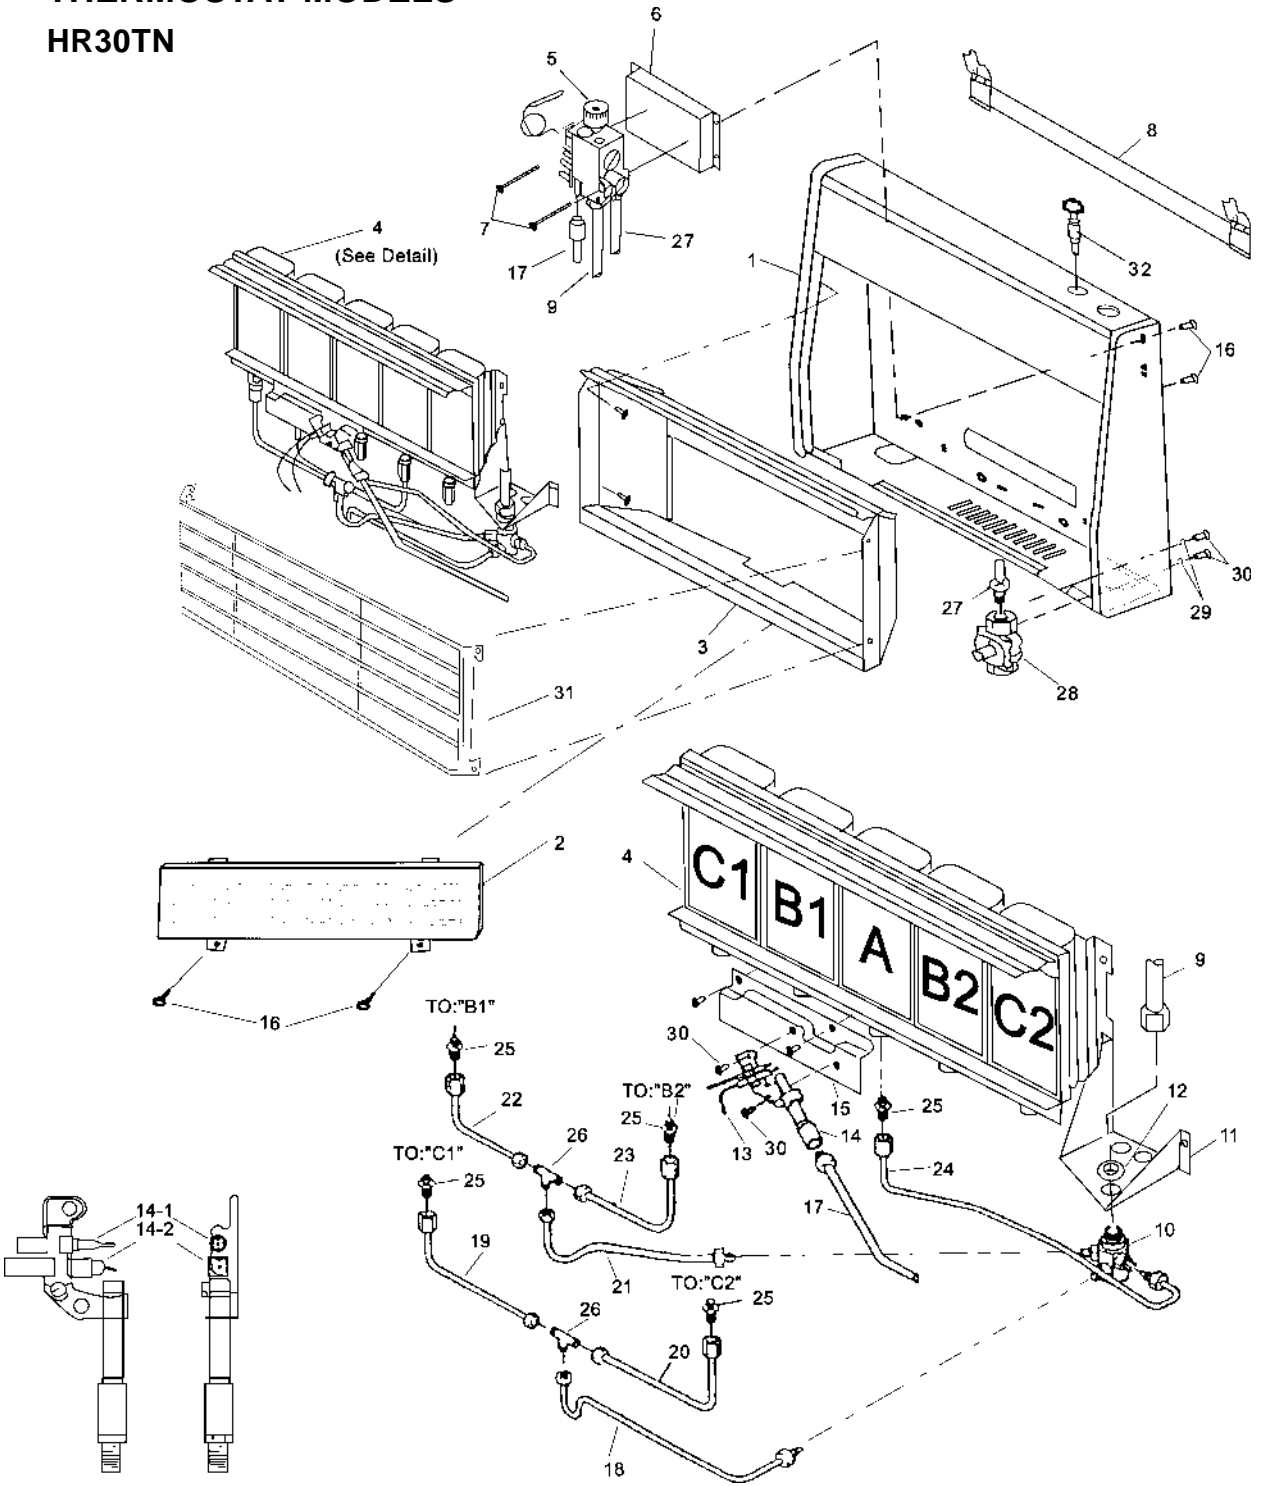

**ILLUSTRATED
PARTS BREAKDOWN
THERMOSTAT MODELS
HR30TN**

ODS/Pilot Assembly

PARTS LIST
THERMOSTAT
MODELS
HR30TN

This list contains replaceable parts for your heater. When ordering replacement parts, following the instruction listed under Replacement Parts on page 17 of this manual.

KEY NO.	PART NO.	DESCRIPTION	QTY
1	MB10002E	Cabinet Assembly	1
2	MB09001E	Lower Front Panel Assembly	1
3	MB11001E	Reflector Unit	1
4	MB19001	Burner Assembly	1
5	SIT545-000	Thermostat Valve Assembly	1
6	ML111-01	Thermostat Valve Base	1
7	845-4.8x60Z	Self Tapping Screw	2
8	ML060-01	Mounting Bracket	1
9	MB40007	Thermostat Outlet Tube Assembly	1
10	ML096-01	4-way Connector	1
11	ML115-01	4-way Connector Bracket	1
12	ML116-01	4-way Connector Fixed Nut	1
13	ML073-01	Ignitor Line	1
14	ND1206x800x9	ODS Pilot	1
14-1	ND0803-8	Thermocouple	1
14-2	ND0807-B2	Ignitor Electrode	1
15	ML026-01	ODS Mounting Bracket	1
16	ML069-02	Self Tapping Screw	14
17	MB40008	ODS Gas Line Assembly	1
18	MB40009	"C" Burner Gas Line Assembly	1
19	MB40012	"C1" Burner Gas Line Assembly	1
20	MB40013	"C2" Burner Gas Line Assembly	1
21	MB40010	"B" Burner Gas Line Assembly	1
22	MB40014	"B1" Burner Gas Line Assembly	1
23	MB40015	"B2" Burner Gas Line Assembly	1
24	MB40011	"A" Burner Gas Line Assembly	1
25	ML090-01	Injector	5
26	ML056-01	"T" Joint	2
27	MB40006	Main Inlet Tube Assembly	1
28	NRV81FI-6	Pressure Regulator	1
29	96-4Z	Washer	2
30	ML079-01	Self Locking Screw	2
31	MB29001E	Grill Guard	1
32	ML083-03	Ignitor Assembly	1
PARTS AVAILABLE NOT SHOWN			
	MB28001	Hardware Assembly	1
	ML070-09E	CSA/AGA Decal	1
	ML071-01	Gas Instruction Decal	1
	ML072-01	Inside Warning Label	1
	ML065-01	Thermostat Sensing Bulb Clip	2