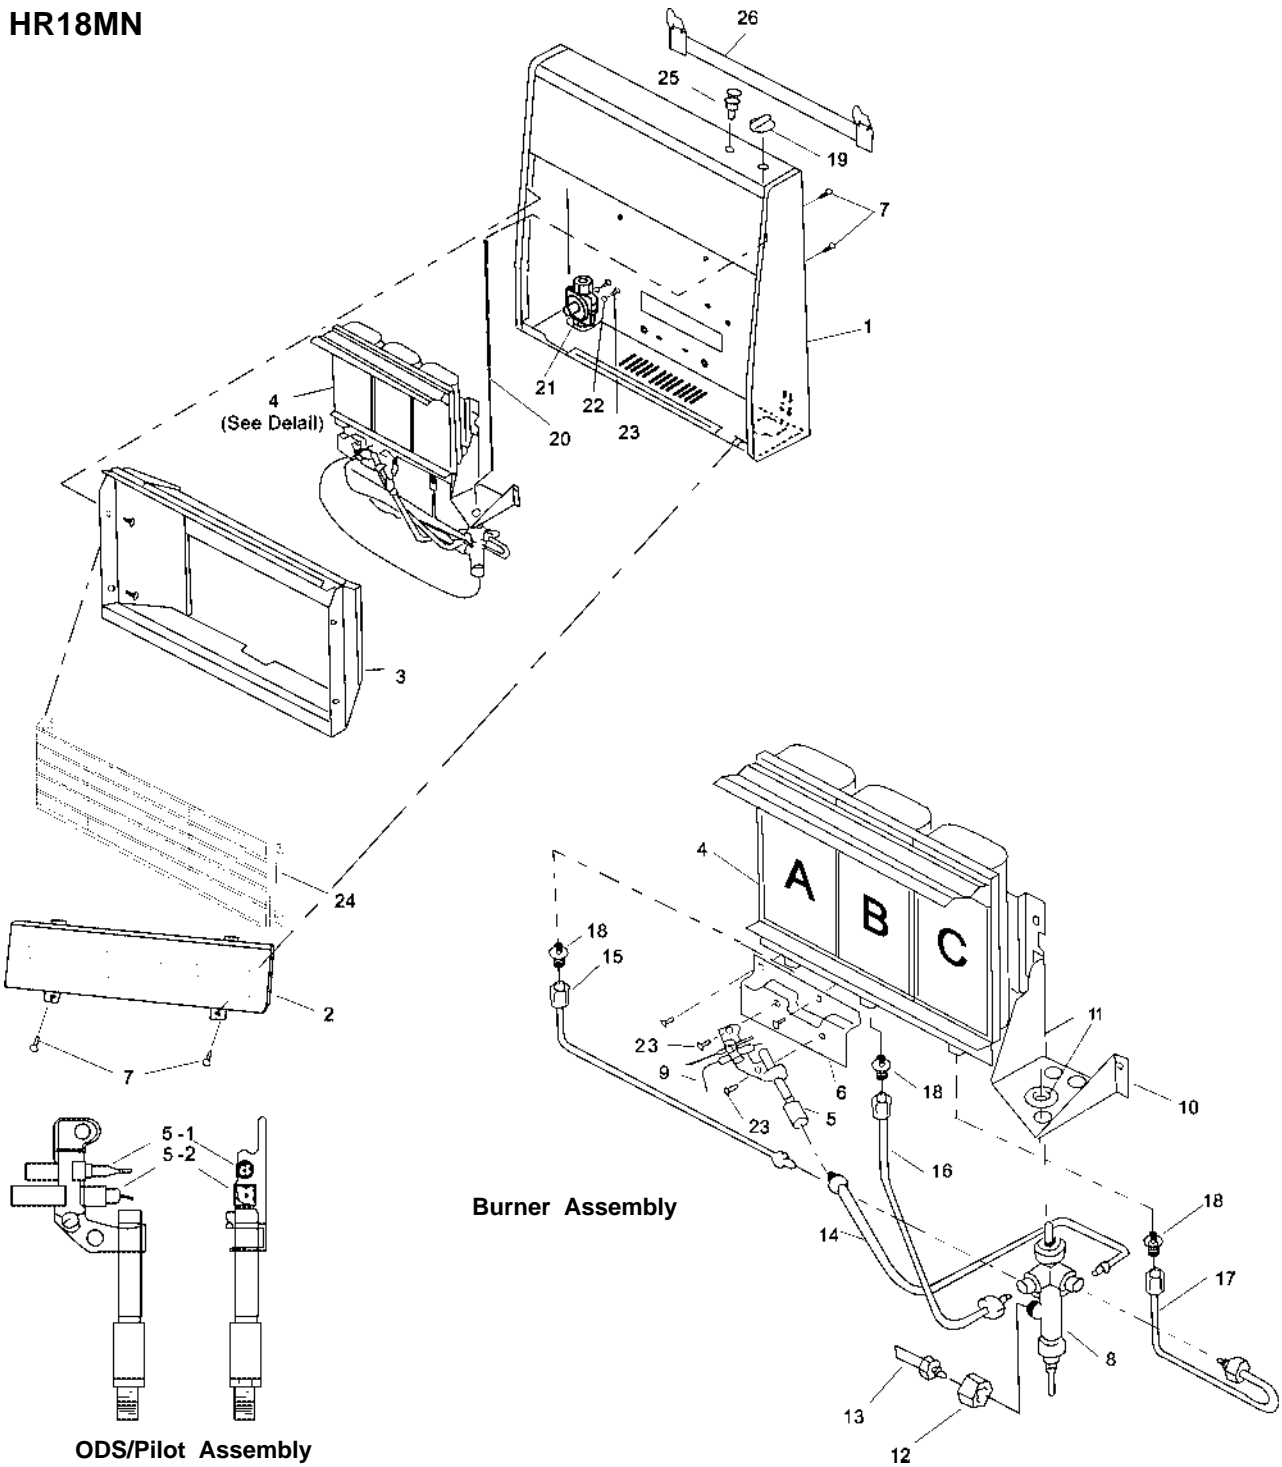

**ILLUSTRATED
PARTS BREAKDOWN
NON-THERMOSTAT MODELS
HR18MN**

PARTS LIST

NON-THERMOSTAT

MODELS

HR18MN

This list contains replaceable parts for your heater. When ordering replacement parts, follow the instructions listed under Replacement Parts on page 17 of this manual.

KEY NO.	PART NO.	DESCRIPTION	QTY
1	MB10004E	Cabinet Assembly	1
2	MB09002E	Lower Front Panel Assembly	1
3	MB11003E	Reflector Unit	1
4	MB19003	Burner Assembly	1
5	ND1206x400x9	ODS Pilot Assembly	1
5-1	ND0803-4	Thermocouple	1
5-2	ND0807-B2	Ignitor Electrode	1
6	ML026-01	ODS Mounting Bracket	1
7	ML069-02	Self Tapping Screw	14
8	NV2020-14	Control Valve	1
9	ML073-01	Ignitor Line	1
10	ML028-01	Control Valve Bracket	1
11	ML029-01	Control Valve Fixed Nut	1
12	ML030-01	Control Valve Main Inlet Nut	1
13	MB40024	Main Inlet Tube Assembly	1
14	MB40025	ODS Gas Line Assembly	1
15	MB40026	Burner Gas Line Assembly A	1
16	MB40027	Burner Gas Line Assembly B	1
17	MB40028	Burner Gas Line Assembly C	1
18	ML090-01	Injector	3
19	MB16001	Control Knob Assembly	1
20	MB16003	Control Rod Assembly	1
21	NRV81FIL-6	Pressure Regulator	1
22	96-4Z	Washer	2
23	ML079-01	Self Locking Screw	2
24	MB29002E	Grill Guard	1
25	ML083-03	Ignitor Assembly	1
26	ML060-01	Mounting Bracket	1
PARTS AVAILABLE NOT SHOWN			
	MB28001	Hardware Assembly	1
	ML070-03E	CSA/AGA Decal	1
	ML071-01	Gas Instruction Decal	1
	ML072-01	Inside Warning Label	1