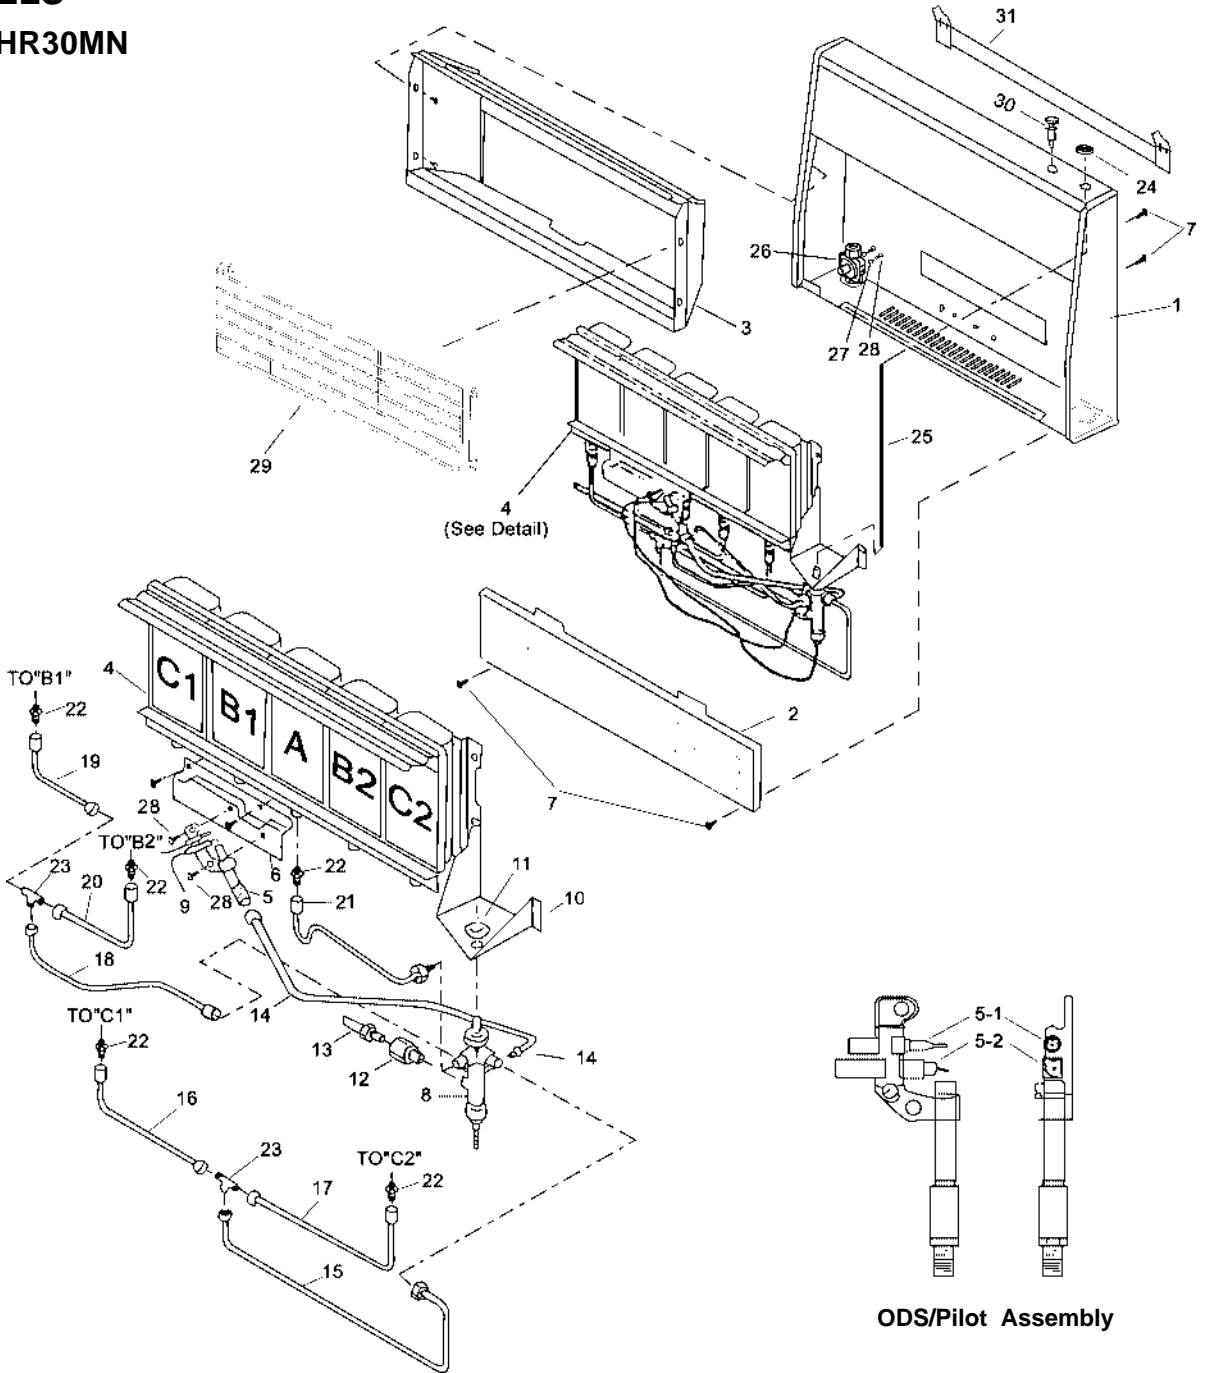

**ILLUSTRATED PARTS
BREAKDOWN
NON-THERMOSTAT MOD-
ELS
HR30MN**

PARTS LIST

This list contains replaceable parts for your heater. When ordering replacement parts, follow the instructions listed under Replacement Parts on page 17 of this manual.

NON-THERMOSTAT

MODELS

HR30MN

KEY NO.	PART NO.	DESCRIPTION	QTY
1	MB10001E	Cabinet Assembly	1
2	MB09001E	Lower Front Panel Assembly	1
3	MB11001E	Reflector Unit	1
4	MB19001	Burner Assembly	1
5	ND1206x400x9	ODS Pilot Assembly	1
5-1	ND0803-4	Thermocouple	1
5-2	ND0807-B2	Ignitor Electrode	1
6	ML026-01	ODS Mounting Bracket	1
7	ML069-02	Self Tapping Screw	14
8	NV2020-14	Control Valve	1
9	ML073-01	Ignitor Line	1
10	ML028-01	Control Valve Bracket	1
11	ML029-01	Control Valve Fixed Nut	1
12	ML030-01	Control valve main inlet nut	1
13	MB40001	Main Inlet Tube Assembly	1
14	MB40002	ODS Gas Line Assembly	1
15	MB40003	Burner Gas Line Assembly C	
16	MB40012	Burner Gas Line Assembly C1	1
17	MB40013	Burner Gas Line Assembly C2	1
18	MB40004	Burner Gas Line Assembly B	1
19	MB40014	Burner Gas Line Assembly B1	1
20	MB40015	Burner Gas Line Assembly B2	1
21	MB40005	Burner Gas Line Assembly A	1
22	ML090-01	Injector	5
23	ML056-01	"T" Joint	2
24	MB16001	Control Knob Assembly	1
25	MB16003	Control Rod Assembly	1
26	NRV81FIL-6	Pressure Regulator	1
27	96-4Z	Washer	2
28	ML079-01	Self Locking Screw	2
29	MB29001E	Grill Guard	1
30	ML083-03	Ignitor Assembly	1
31	ML060-01	Mounting Bracket	1
PARTS AVAILABEL NOT SHOWN			
	MB28001	Hardware Assembly	1
	ML070-05E	CSA/AGA Decal	1
	ML071-01	Gas Instruction Decal	1
	ML072-01	Inside Warning Label	1