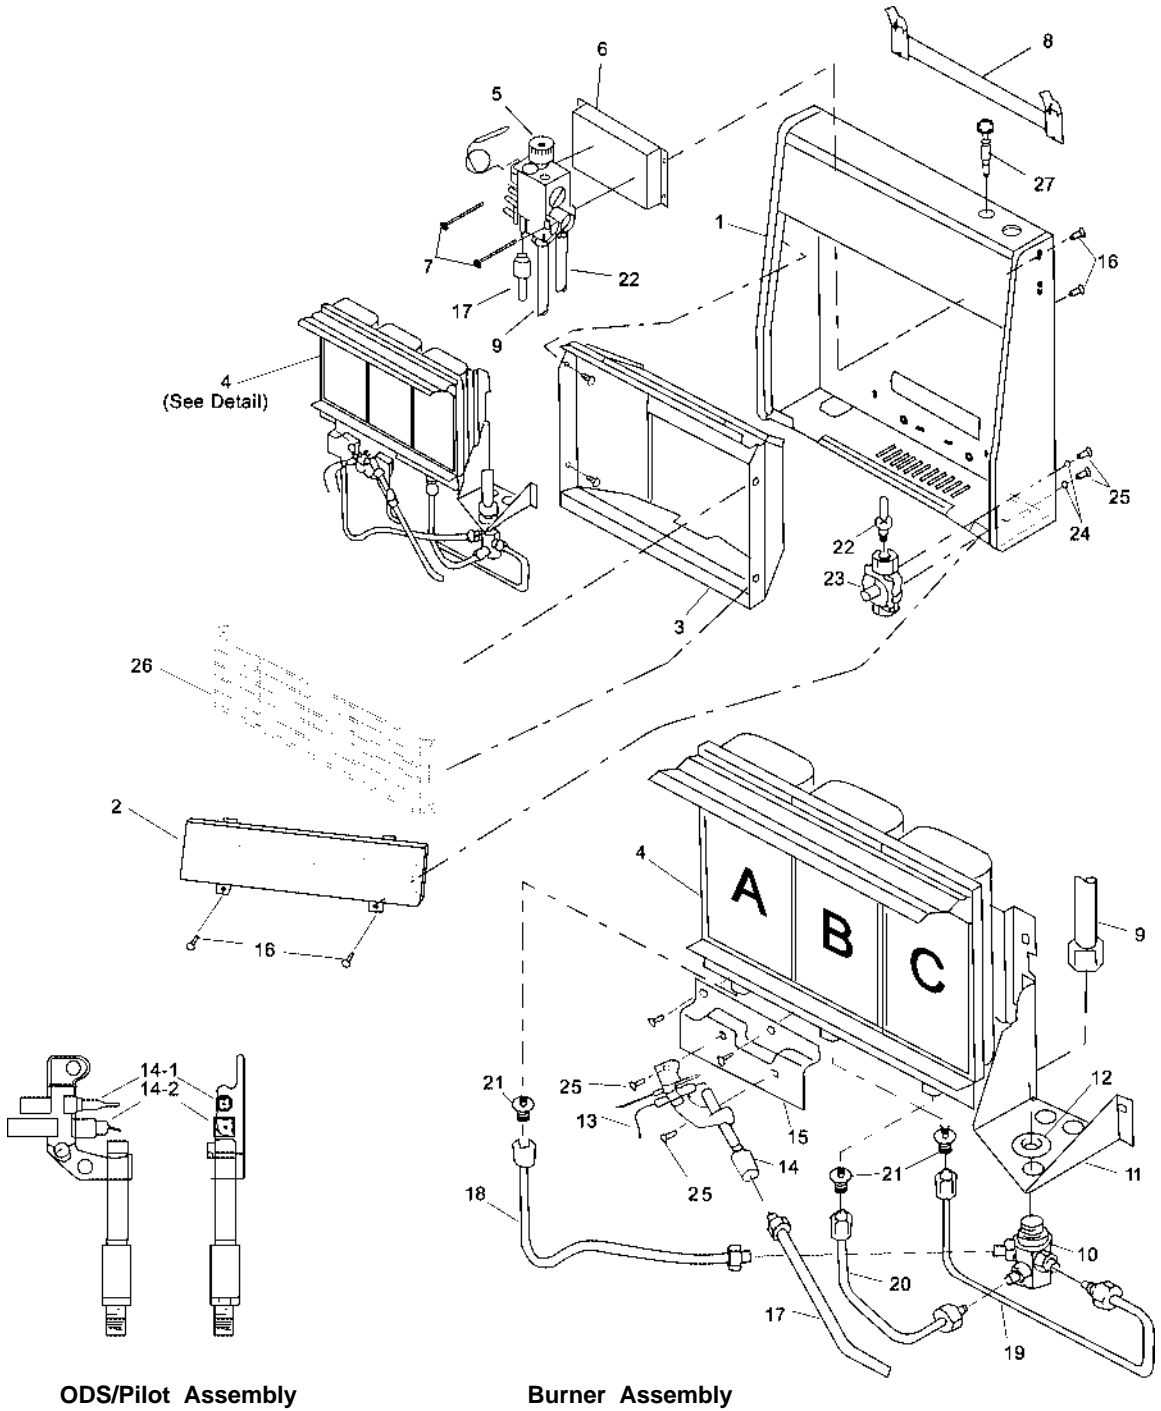

**ILLUSTRATED
PARTS BREAKDOWN
THERMOSTAT MODELS
HR18TN**

PARTS LIST
THERMOSTAT
MODELS
HR18TN

This list contains replaceable parts for your heater. When ordering replacement parts, following the instruction listed under Replacement Parts on page 17 of this manual.

KEY NO.	PART NO.	DESCRIPTION	QTY
1	MB10005E	Cabinet Assembly	1
2	MB09002E	Lower Front Panel Assembly	1
3	MB11003E	Reflector Unit	1
4	MB19003	Burner Assembly	1
5	SIT545-000	Thermostat Valve Assembly	1
6	ML111-01	Thermostat Valve Base	1
7	845-4.8x60Z	Self Tapping Screw	2
8	ML060-01	Mounting Bracket	1
9	MB40007	Thermostat Outlet Tube Assembly	1
10	ML096-01	4-way connector	1
11	ML115-01	4-way connector Bracket	1
12	ML116-01	4-way connector Fixed Nut	1
13	ML073-01	Ignitor Line	1
14	ND1206x800x9	ODS Pilot	1
14-1	ND0803-8	Thermocouple	1
14-2	ND0807-B2	Ignitor Electrode	1
15	ML026-01	ODS Mounting Bracket	1
16	ML069-02	Self Tapping Screw	14
17	MB40029	ODS Gas Line Assembly	1
18	MB40030	"A" Burner Gas Line Assembly	1
19	MB40031	"B" burner Gas Line Assembly	1
20	MB40032	"C" burner Gas Line Assembly	1
21	ML090-01	Injector	3
22	MB40006	Main Inlet Tube Assembly	1
23	NRV81FI-6	Pressure Regulator	1
24	96-4Z	Washer	2
25	ML079-01	Self Locking Screw	2
26	MB29002E	Grill Guard	1
27	ML083-03	Ignitor Assembly	1
PARTS AVAILABLE NOT SHOWN			
	MB28001	Hardware assembly	1
	ML070-07E	CSA/AGA Decal	1
	ML071-01	Gas Instruction Decal	1
	ML072-01	Inside Warning Label	1
	ML065-01	Thermostat Sensing Bulb Clip	2