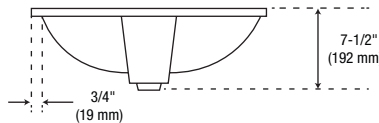

Specifications

PF1714UA

Undercounter Lavatory Vitreous China

Product Features

- Vitreous china
- 17-3/8" x 14-1/2"
- Oval undercounter lavatory
- Concealed front overflow
- Flattened back rim for easier installation
- Can be mounted for ADA installation
- Mounting clips included
- Interior Depth: 5-3/4"
- Meets IAPMO/UPC
- Meets ASME A112.19.2-2018/CSA B45.1
- ADA compliant

Model Numbers

PF1714UAWH White

PF1714UABS Biscuit

PF1714UAWH

Product Specifications

*All dimensions and specifications are nominal and may vary: Dimensions of 8" and greater have a tolerance of +3%. Dimensions less than 8" have a tolerance of +5%. Please utilize the current cutout template for countertop cutouts.