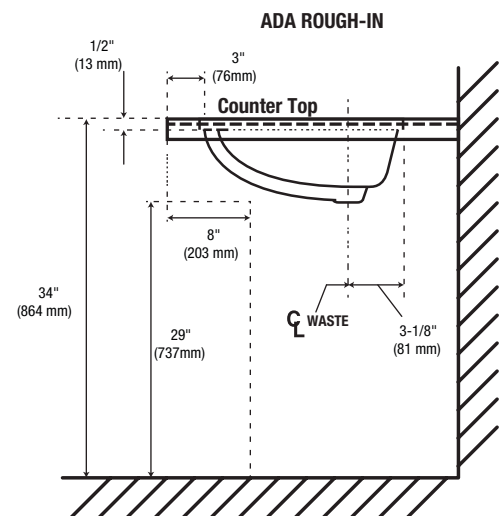

Specifications

PF1714UA

Undercounter Lavatory Vitreous China

Product Features

- Vitreous china
- 17-3/8" x 14-1/2"
- Oval undercounter lavatory
- Concealed front overflow
- Flattened back rim for easier installation
- Can be mounted for ADA installation
- Mounting clips included
- Interior Depth: 5-3/4"
- Meets IAPMO/UPC
- Meets ASME A112.19.2-2018/CSA B45.1
- ADA compliant

Model Numbers

PF1714UAWH White

PF1714UABS Biscuit

PF1714UAWH

Product Specifications

*All dimensions and specifications are nominal and may vary: Dimensions of 8" and greater have a tolerance of +3%. Dimensions less than 8" have a tolerance of +5%. Please utilize the current cutout template for countertop cutouts.