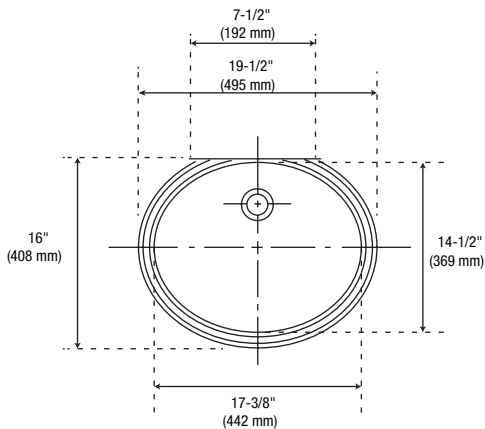

Specifications

PF1714UA

Undercounter Lavatory Vitreous China

Product Features

- Vitreous china
- 17-3/8" x 14-1/2"
- Oval undercounter lavatory
- Concealed front overflow
- Flattened back rim for easier installation
- Can be mounted for ADA installation
- Mounting clips included
- Interior Depth: 5-3/4"
- Meets IAPMO/UPC
- Meets ASME A112.19.2-2018/CSA B45.1
- ADA compliant

Model Numbers

PF1714UAWH White

PF1714UABS Biscuit

PF1714UAWH

Product Specifications

*All dimensions and specifications are nominal and may vary: Dimensions of 8" and greater have a tolerance of +3%. Dimensions less than 8" have a tolerance of +5%. Please utilize the current cutout template for countertop cutouts.