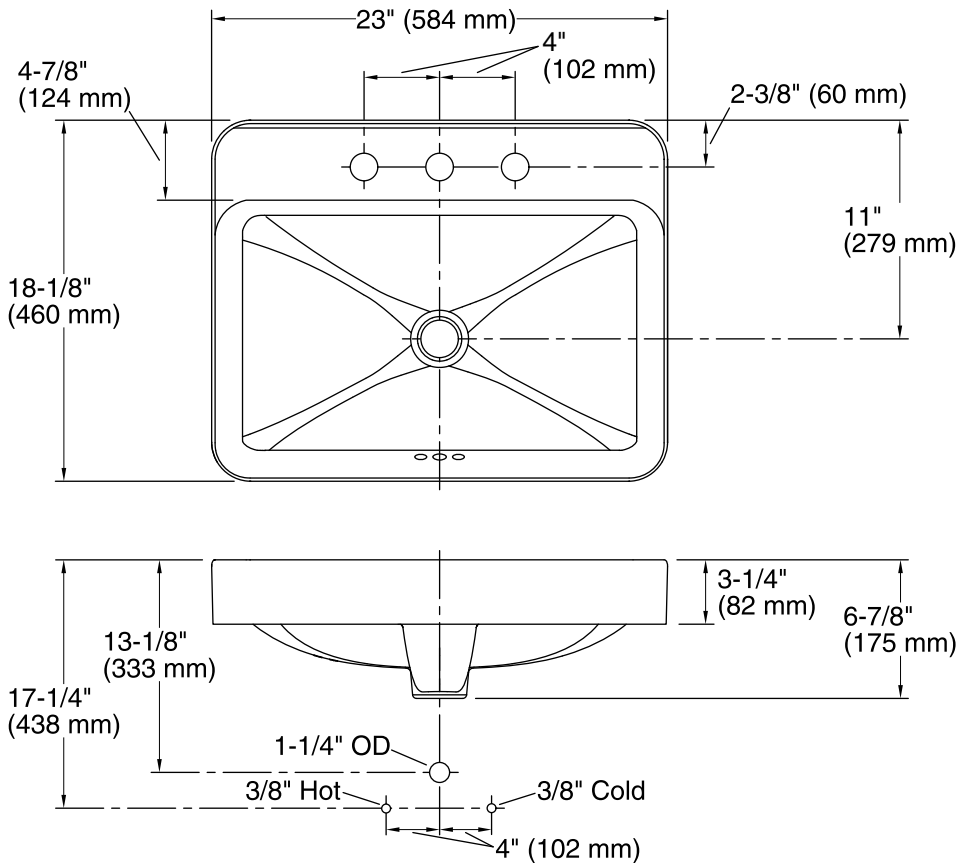

Features

- Vitreous china.
- Above-counter.
- Rectangular basin with a contemporary design.
- With overflow.
- 8-inch centers.
- 23" (584 mm) X 18-1/8" (460 mm)

ADA

Codes/Standards

ASME A112.19.2/CSA B45.1
ADA
ICC/ANSI A117.1

Technical Information

All product dimensions are nominal.

Bowl configuration:	Single
Installation:	Above-counter
Bowl area (Only)	Length: 22" (559 mm) Width: 13-1/4" (337 mm) Water depth: 3-3/4" (95 mm)
Number of deck holes:	3
Faucet hole(s):	1-3/8" (35 mm)
Drain hole:	1-3/8" (35 mm)
Template:	Above-counter, 1144641-7, required, included

Notes

Install this product according to the installation guide.

Choose a faucet that will provide adequate clearance and will direct the water stream to the center of the bathroom sink.

NOTICE: Countertop manufacturer or cutter must use the cut-out template provided with the product or a current one provided by Kohler Co. (call 1-800-4KOHLER). Kohler Co. is not responsible for cut-out errors when incorrect cut-out template is used.