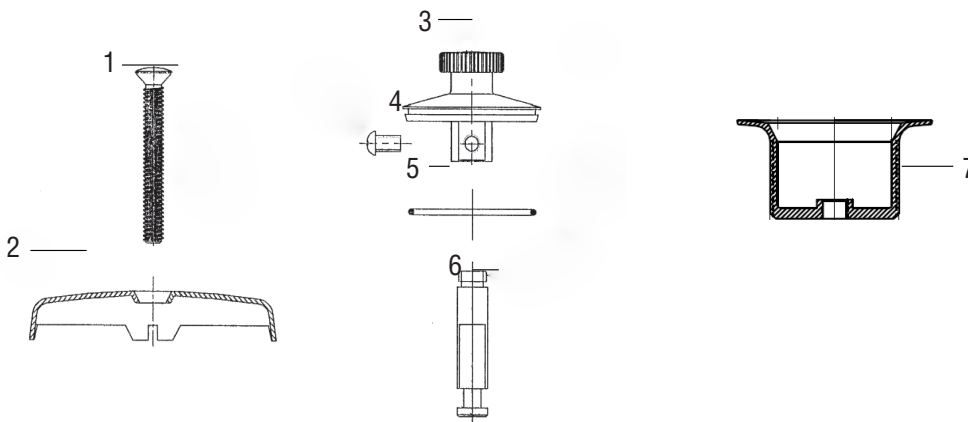

PFW0502 & PFW0503

Bath Waste And Overflow Trim Kits

For Submittal	Product	Description
<input checked="" type="checkbox"/>	PFW0502	W&O LIFT & TURN TRIM KIT BRUSHED NICKLE
<input checked="" type="checkbox"/>	PFW0503	W&O LIFT & TURN TRIM KIT OIL RUBBED BRONZE

PFW0503

NO.	Part	QTY	MATERIAL	MATERIAL
			PFW0502	PFW0502
1	Screw	1	Brass/ BN	Brass/ ORB
2	Face Plate	1	Zinc/BN	Zinc/ORB
3	Stopper	1	Zinc/ BN	Zinc/ ORB
4	Screw	1	SS304	SS304
5	O-Ring	1	NBR	NBR
6	Stem	1	Brass	Brass
7	Drain Body	1	Brass/ BN	Brass/ ORB