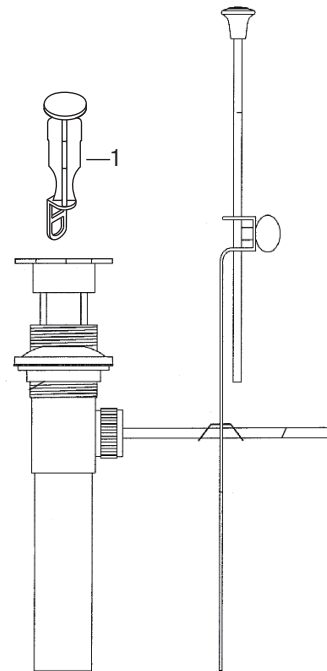

PFBPUCPC

POP UP ASSEMBLY

Model Numbers

PFBPUCPC Chrome

PFBPUCPC

NO.	Part & Code		Material
1	Stopper	OBPF9651818*	Plastic

* Specify Finish

Warranty and Codes

This product comes complete with installation, operating, care and maintenance instructions. This PROFLO faucet carries a limited lifetime warranty when installed in residential applications. The warranty is five years in commercial applications. This product meets ASME: A112.18.1.