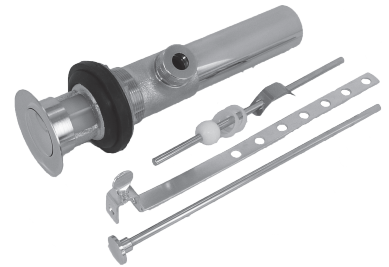

PFBPUCPC

POP UP ASSEMBLY

Model Numbers

PFBPUCPC Chrome

PFBPUCPC

NO.	Part & Code		Material
1	Stopper	OBPF9651818*	Plastic

* Specify Finish

Warranty and Codes

This product comes complete with installation, operating, care and maintenance instructions. This PROFLO faucet carries a limited lifetime warranty when installed in residential applications. The warranty is five years in commercial applications. This product meets ASME: A112.18.1.