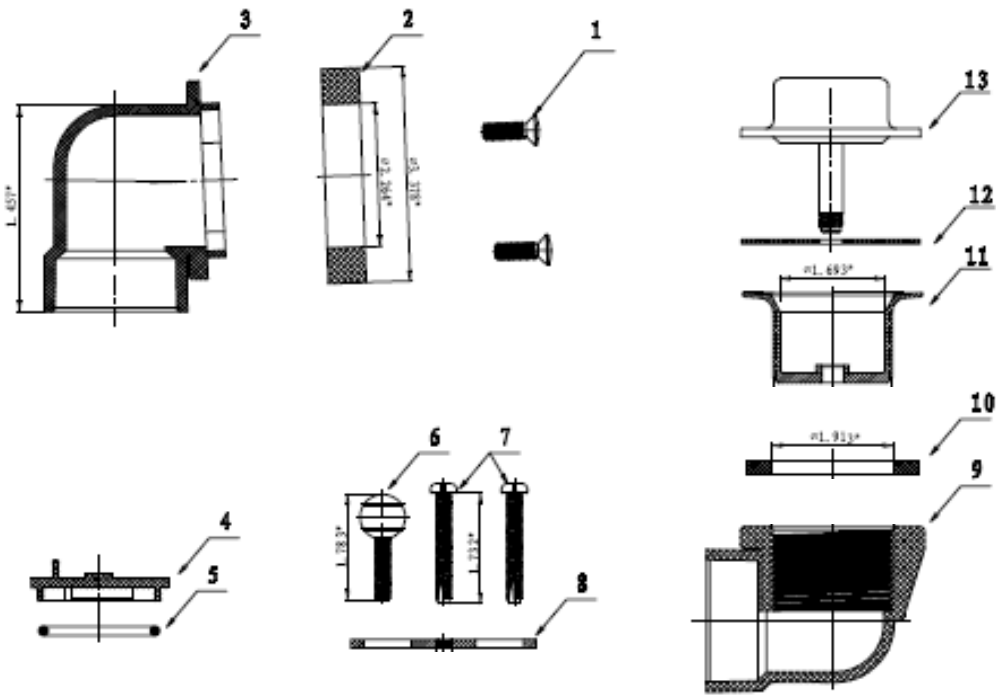

PFW0600

Waste & Overflow Rough In Kit

Product Features

- ABS trim kit
- Schedule 40

Optional Trim Kits

- PFW0501 Chrome
- PFW0502 Brushed Nickel
- PFW0503 Oil-Rubbed Bronze

PFW0600

Part#	Part	QTY	MATERIAL
1	Screw	2	H59/ CP
2	Washer	1	NBR Black
3	Elow	1	ABS Black
4	Cover	1	POM Grey
5	Cover	2	NBR Black
6	Screw	1	
7	Screw	1	H59/ CP
8	Cover	1	
9	Elbow	1	ABS Black
10	Washer	1	NBR Black
11	Body	1	H59/ CP
12	Washer	1	NBR Black
13	Cover	1	HIPS Grey