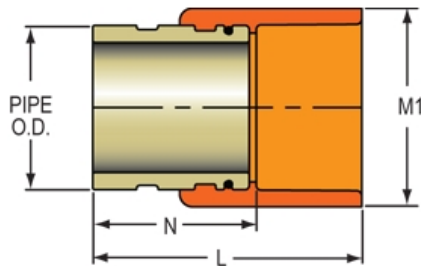

Part No: 4233-012

FlameGuard®

Coupling

Desc: 1-1/4 CPVC FS GROOVED COUP BRASS GRVXSOC

MSRP: 115.49

Part Code: 076

Weight(lbs): 0.712

Weight(kg): 0.323

Weight(gm): 323

Size: 1-1/4"

Color: ORANGE

Material: CPVC

Connection Brass Groove x Socket

Type Grooved Coupling Adapter

Note Not intended To Convey Or Dispense Water For Human Consumption Through Drinking Or Cooking

L = 3- 5/8

M1 = 2- 3/32

N = 2-11/32

Injection Molded Dimension References:

G = (LAYING LENGTH) intersection of center lines to bottom of socket/thread; 90° elbows, tees, crosses; ± 1/32 inch.

H = Intersection of center lines to face of fitting; 90° elbows tees, crosses; ± 1/32 inch.

J = Intersection of center lines to bottom of socket/thread; 45° elbows; ± 1/32 inch

L = Overall length of fittings; ± 1/16 inch.

M = Outside diameter of socket/thread hub; ± 1/16 inch.

N = Socket bottom to socket bottom; couplings; ± 1/16 inch.