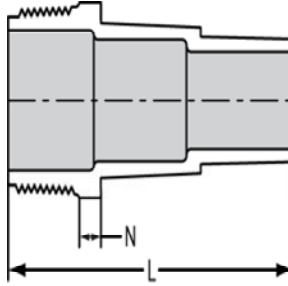

Insert Fittings Technical
Barbed Insert Fittings Weights & Dimensions

Pool Adapter - PVC

Mipt x Hose ID

Dimensions Also Applicable to
 1436-XXXX PP Adapters

Part Number	Size	L	N	Approx. Wt. (Lbs.)
1436-204	1-1/2X1-1/2X1-1/4	4	1/8	.09

Plug - PVC

Insert

Part Number	Size	L	Approx. Wt. (Lbs.)
1449-005	1/2	1- 5/8	.01
1449-007	3/4	1-19/32	.01
1449-010	1	1-11/16	.02
1449-012	1-1/4	1- 5/8	.05
1449-015	1-1/2	1- 7/8	.06
1449-020	2	1- 7/8	.10