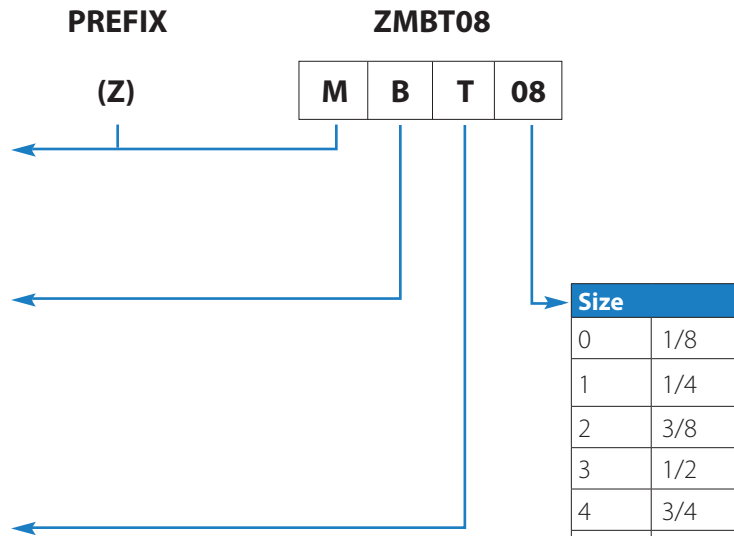

Malleable Pipe Fittings Part # Breakdown

Malleable Fittings Part # Breakdown

Prefix	
M	Thailand Malleable
(Z) M	Chinese Malleable

Part Group	
B	Black, 150 LB.
G	Galvanized, 150 LB.
BX	Black, 300 LB.
GX	Galvanized, 300 LB.

Part Code	
L90	90° Elbow
LST90	90° Street Elbow
LR	Elbow Reducing
L45	45° Elbow
LST45	45° Street Elbow
LSO	Elbow Side Outlet
T	Tee
TSO	Tee Side Outlet (Thai Only)
ST	Street (Service) Tee
TR	Tee Reducing
PL	Square Head Plug
CR	Cross
X	Extension Piece
FF	Floor Flange
UN	Union
CA	Cap
CP	Coupling Banded
LN	Locknut
CPR	Coupling Reducing
BU	Hex Bushing

Size	
0	1/8
1	1/4
2	3/8
3	1/2
4	3/4
5	1
6	1-1/4
7	1-1/2
8	2
9	2-1/2
10	3
11	4
12	5
13	6

Sample Part # is:
Chinese Malleable
Black, 150LB, Tee, 2"

Steel Plugs & Bushings

- Black & Galvanized
- Meets or Exceeds All Applicable ASTM, ANSI & API Standards
- Steel Plugs: Square Head, Hex Head: Stocked 1/8" - 2"