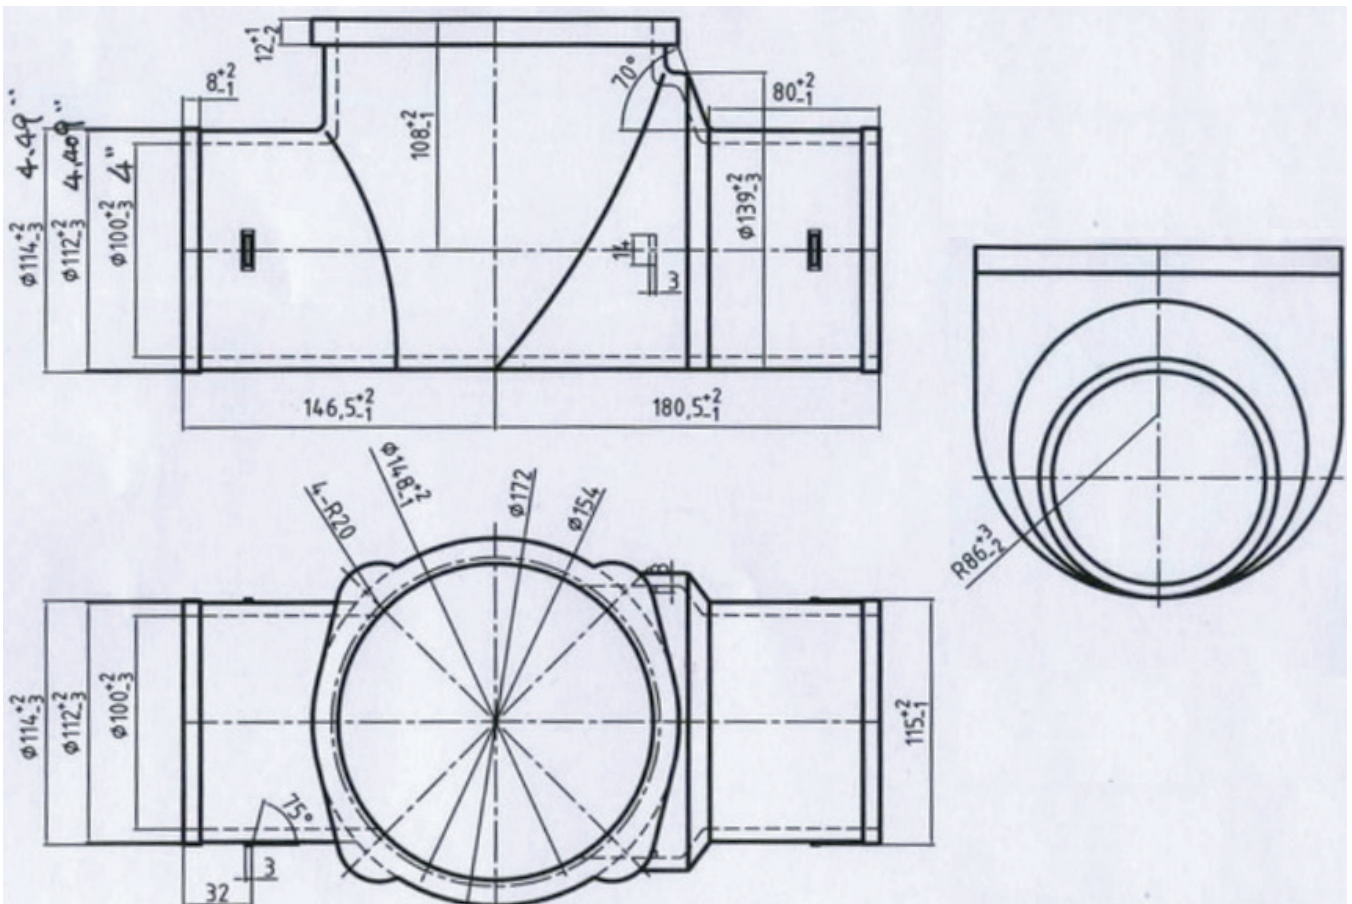

CIBWV No Hub Backwater Valve • Spec Sheet

FEATURES & BENEFITS

- Material - Cast Iron
- Finish - Black
- Sizes 2" - 4"

Part #	Size
CIBWV08	2"
CIBWV10	3"
CIBWV11	4"

CIBWV08

*Measurements in millimeters

MATCO-NORCA
Global sourcing. National compliance. Local service.

CIBWV No Hub Backwater Valve • Spec Sheet

FEATURES & BENEFITS

- Material - Cast Iron
- Finish - Black
- Sizes 2" - 4"

Part #	Size
CIBWV08	2"
CIBWV10	3"
CIBWV11	4"

CIBWV10

*Measurements in millimeters

MATCO-NORCA
 Global sourcing. National compliance. Local service.

CIBWV No Hub Backwater Valve • Spec Sheet

FEATURES & BENEFITS

- Material - Cast Iron
- Finish - Black
- Sizes 2" - 4"

Part #	Size
CIBWV08	2"
CIBWV10	3"
CIBWV11	4"

CIBWV11

*Measurements in millimeters

MATCO-NORCA
Global sourcing. National compliance. Local service.