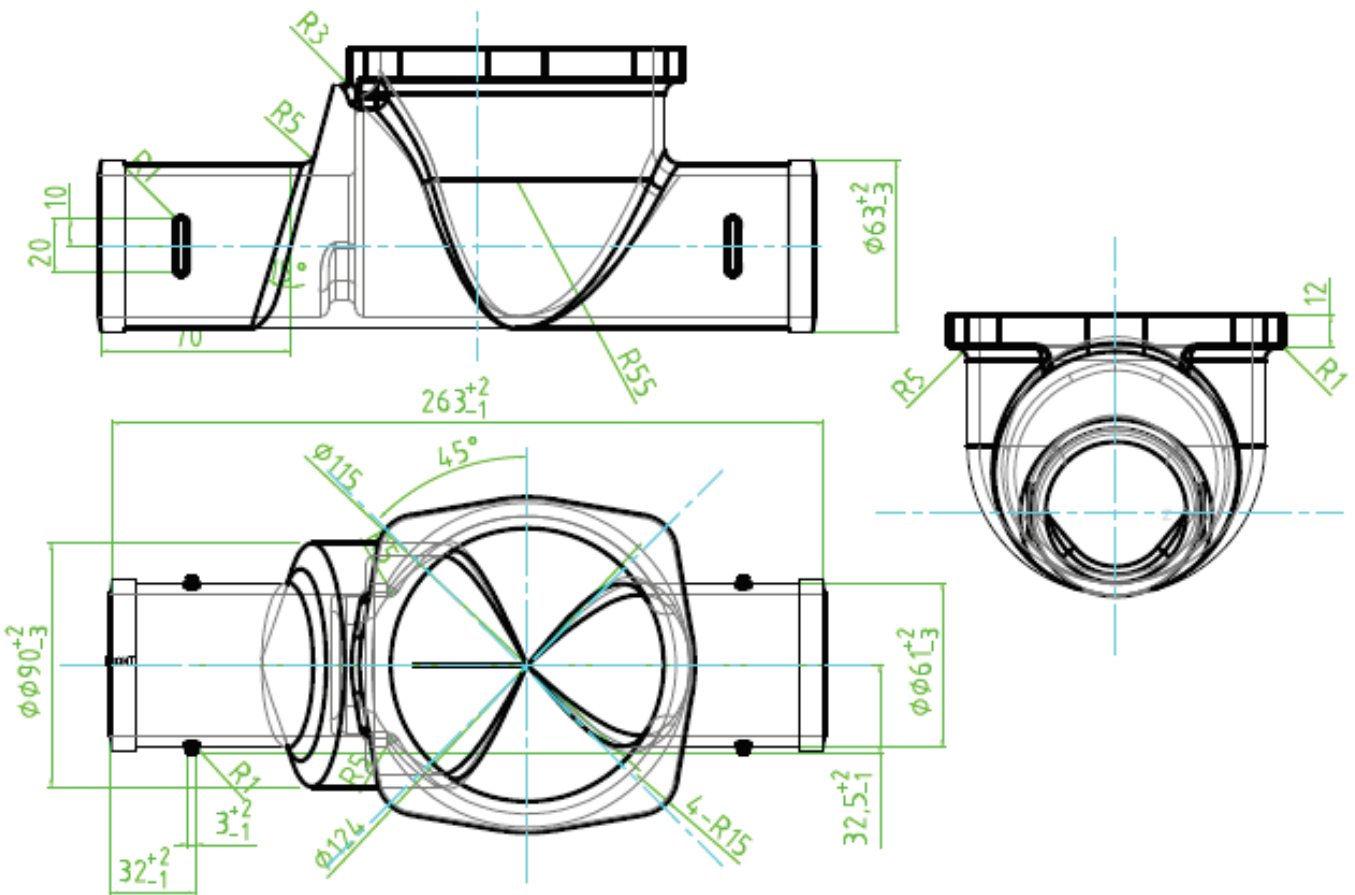

CIBWV No Hub Backwater Valve • Spec Sheet

FEATURES & BENEFITS

- Material - Cast Iron
- Finish - Black
- Sizes 2" - 4"

Part #	Size
CIBWV08	2"
CIBWV10	3"
CIBWV11	4"

CIBWV08

*Measurements in millimeters

MATCO-NORCA
Global sourcing. National compliance. Local service.

CIBWV No Hub Backwater Valve • Spec Sheet

FEATURES & BENEFITS

- Material - Cast Iron
- Finish - Black
- Sizes 2" - 4"

Part #	Size
CIBWV08	2"
CIBWV10	3"
CIBWV11	4"

CIBWV10

*Measurements in millimeters

MATCO-NORCA
 Global sourcing. National compliance. Local service.

CIBWV No Hub Backwater Valve • Spec Sheet

FEATURES & BENEFITS

- Material - Cast Iron
- Finish - Black
- Sizes 2" - 4"

Part #	Size
CIBWV08	2"
CIBWV10	3"
CIBWV11	4"

CIBWV11

*Measurements in millimeters

MATCO-NORCA
Global sourcing. National compliance. Local service.