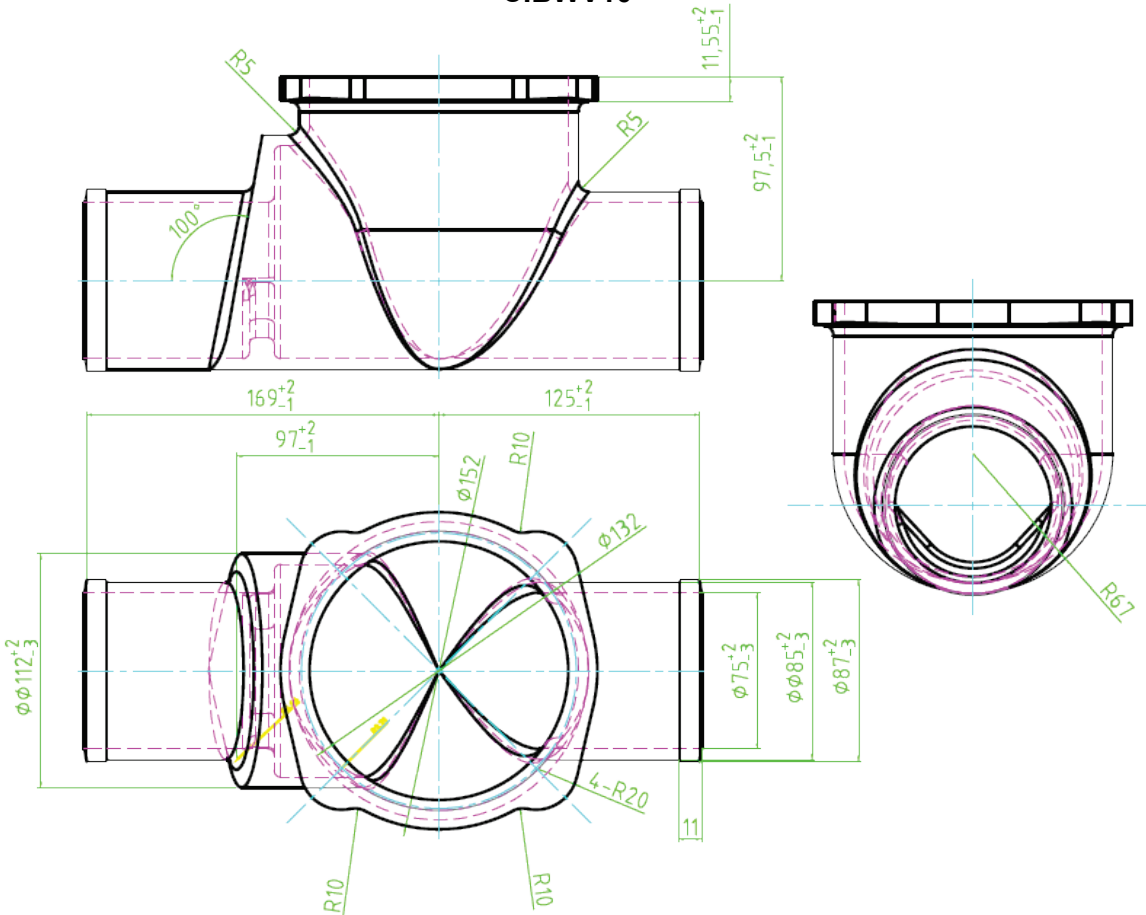

CIBWV No Hub Backwater Valve • Spec Sheet

FEATURES & BENEFITS

- Material - Cast Iron
- Finish - Black
- Sizes 2" - 4"

Part #	Size
CIBWV08	2"
CIBWV10	3"
CIBWV11	4"

CIBWV08

*Measurements in millimeters

MATCO-NORCA
Global sourcing. National compliance. Local service.

CIBWV No Hub Backwater Valve • Spec Sheet

FEATURES & BENEFITS

- Material - Cast Iron
- Finish - Black
- Sizes 2" - 4"

Part #	Size
CIBWV08	2"
CIBWV10	3"
CIBWV11	4"

CIBWV10

*Measurements in millimeters

MATCO-NORCA
 Global sourcing. National compliance. Local service.

CIBWV No Hub Backwater Valve • Spec Sheet

FEATURES & BENEFITS

- Material - Cast Iron
- Finish - Black
- Sizes 2" - 4"

Part #	Size
CIBWV08	2"
CIBWV10	3"
CIBWV11	4"

CIBWV11

*Measurements in millimeters

MATCO-NORCA
Global sourcing. National compliance. Local service.