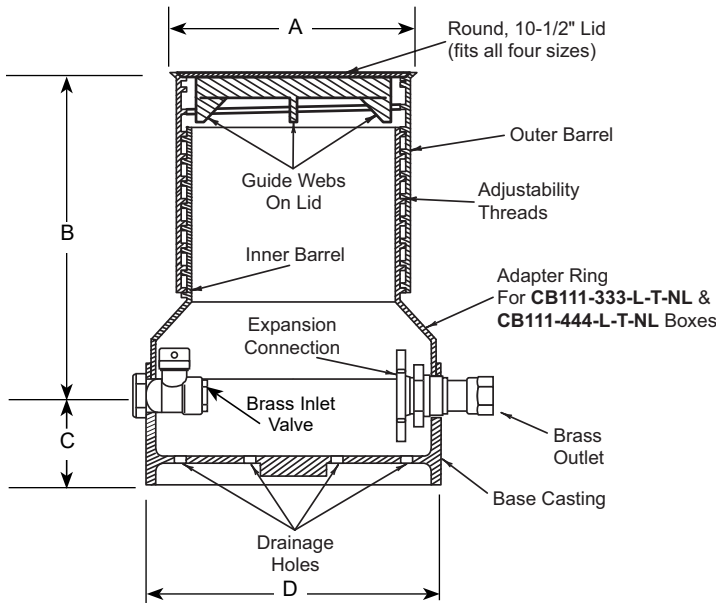

SUBMITTAL INFORMATION

Crescent Box - (CB111-xxx-L-T-NL style)

FEMALE IRON PIPE THREAD INLET AND OUTLET

STRAIGHT BRASS INLET VALVE BY STRAIGHT FEMALE IRON PIPE OUTLET

For 3/4" and 1" Meters

For 5/8" and 5/8" x 3/4" Meters

CRESCENT BOX DIMENSIONS

METER SIZE	A	B	C	D
5/8"	12-1/2"	11" - 18"	2-3/4"	11-1/4"
5/8" x 3/4"	12-1/2"	11" - 18"	2-3/4"	11-1/4"
3/4"	12-1/2"	14" - 21"	2-3/4"	13"
1"	12-1/2"	15" - 22"	4-1/4"	*16"

* 16"x12" oval

METER SIZE	FIP INLET	FIP OUTLET	APPROX. Wt. LBS.	CATALOG NUMBER	✓ SUBMITTED ITEM(S)
5/8"	3/4"	3/4"	72.0	CB111-133-L-T-NL	
5/8" x 3/4"	3/4"	3/4"	72.0	CB111-233-L-T-NL	
3/4"	3/4"	3/4"	82.0	CB111-333-L-T-NL	
1"	1"	1"	98.0	CB111-444-L-T-NL	

FEATURES

- All brass that comes in contact with potable water conforms to AWWA Standard C800 (ASTM B584, UNS C89833)
- The product has the letters "NL" cast into the main body for lead-free identification
- Brass components that do not come in contact with potable water conform to AWWA Standard C800 (ASTM B62 and ASTM B584, UNS C83600, 85-5-5-5)
- Base, inner barrel, outer barrel and lid are cast iron per ASTM A48, Class 25
- The brass end fittings are permanently and properly spaced and aligned for the meter
- Finish is black e-coating
- Crescent Boxes for 3/4" and 1" meters have larger diameter bases, but with adapter rings, use the same size barrels and lids. Adapter rings are included with these boxes
- 5/8", 5/8"x3/4" and 3/4" Crescent Boxes have a ball valve inlet. Optional key valve is available upon request
- 1" Crescent Box has a key style inlet valve
- Locking lid with a 2" precast hole for electronic meter reading