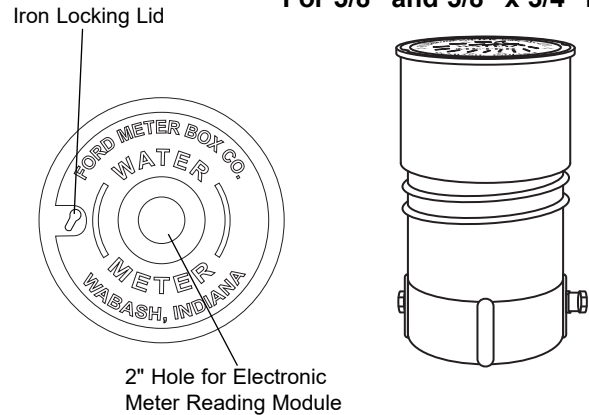

SUBMITTAL INFORMATION

Crescent Box - (CB111-xxx-L-T-NL style)

FEMALE IRON PIPE THREAD INLET AND OUTLET

STRAIGHT BRASS INLET VALVE BY STRAIGHT FEMALE IRON PIPE OUTLET

For 3/4" and 1" Meters

For 5/8" and 5/8" x 3/4" Meters

CRESCENT BOX DIMENSIONS

METER SIZE	A	B	C	D
5/8"	12-1/2"	11" - 18"	2-3/4"	11-1/4"
5/8" x 3/4"	12-1/2"	11" - 18"	2-3/4"	11-1/4"
3/4"	12-1/2"	14" - 21"	2-3/4"	13"
1"	12-1/2"	15" - 22"	4-1/4"	*16"

* 16"x12" oval

METER SIZE	FIP INLET	FIP OUTLET	APPROX. Wt. LBS.	CATALOG NUMBER	✓ SUBMITTED ITEM(S)
5/8"	3/4"	3/4"	72.0	CB111-133-L-T-NL	
5/8" x 3/4"	3/4"	3/4"	72.0	CB111-233-L-T-NL	
3/4"	3/4"	3/4"	82.0	CB111-333-L-T-NL	
1"	1"	1"	98.0	CB111-444-L-T-NL	

FEATURES

- All brass that comes in contact with potable water conforms to AWWA Standard C800 (ASTM B584, UNS C89833)
- The product has the letters "NL" cast into the main body for lead-free identification
- Brass components that do not come in contact with potable water conform to AWWA Standard C800 (ASTM B62 and ASTM B584, UNS C83600, 85-5-5-5)
- Base, inner barrel, outer barrel and lid are cast iron per ASTM A48, Class 25
- The brass end fittings are permanently and properly spaced and aligned for the meter
- Finish is black e-coating
- Crescent Boxes for 3/4" and 1" meters have larger diameter bases, but with adapter rings, use the same size barrels and lids. Adapter rings are included with these boxes
- 5/8", 5/8"x3/4" and 3/4" Crescent Boxes have a ball valve inlet. Optional key valve is available upon request
- 1" Crescent Box has a key style inlet valve
- Locking lid with a 2" precast hole for electronic meter reading