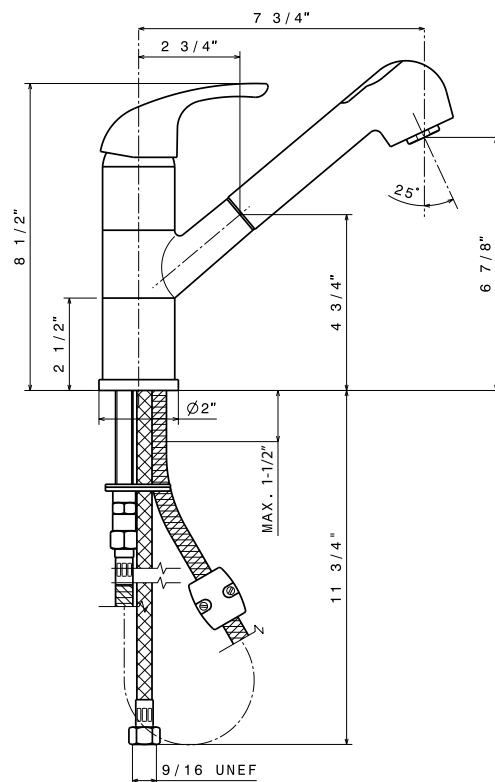

### FEATURES

- Solid brass body and pull-out spray
- Ceramic disk cartridge
- Extra long supply lines
- 2.2 GPM flow rate
- Installation in a 1-3/8" hole
- Color coded hot and cold supply lines
- 120 degree spout swivel
- 1-1/2" maximum deck thickness

### NOMINAL DIMENSIONS

REACH	SPOUT HEIGHT	FAUCET HEIGHT
7-3/4"	6-7/8"	8-1/2"

See next page for exploded parts drawing and parts list.

**BLANCO AMERICA**

800.451.5782

www.blancoamerica.com

© 2013 BLANCO AMERICA

10/14

SPEC-004

REPAIR PART GUIDE		
Num.	Description	Part #
1, 1.1	Handle - Cinder	441905
1.1	Handle screw and cap	440889
2	Cartridge - Cap	441912
3	Cartridge Lock Nut	441914
4	Cartridge	441058
5,5.1,5.2	Handspray - Cinder	441738
5.1	Flow regulator 2.2	441448
6	Ring set	441915
7	Hose kit	441111
7.1	Flow regulator/check valve	441743
8	Mounting set	441916
9	Weight	441917