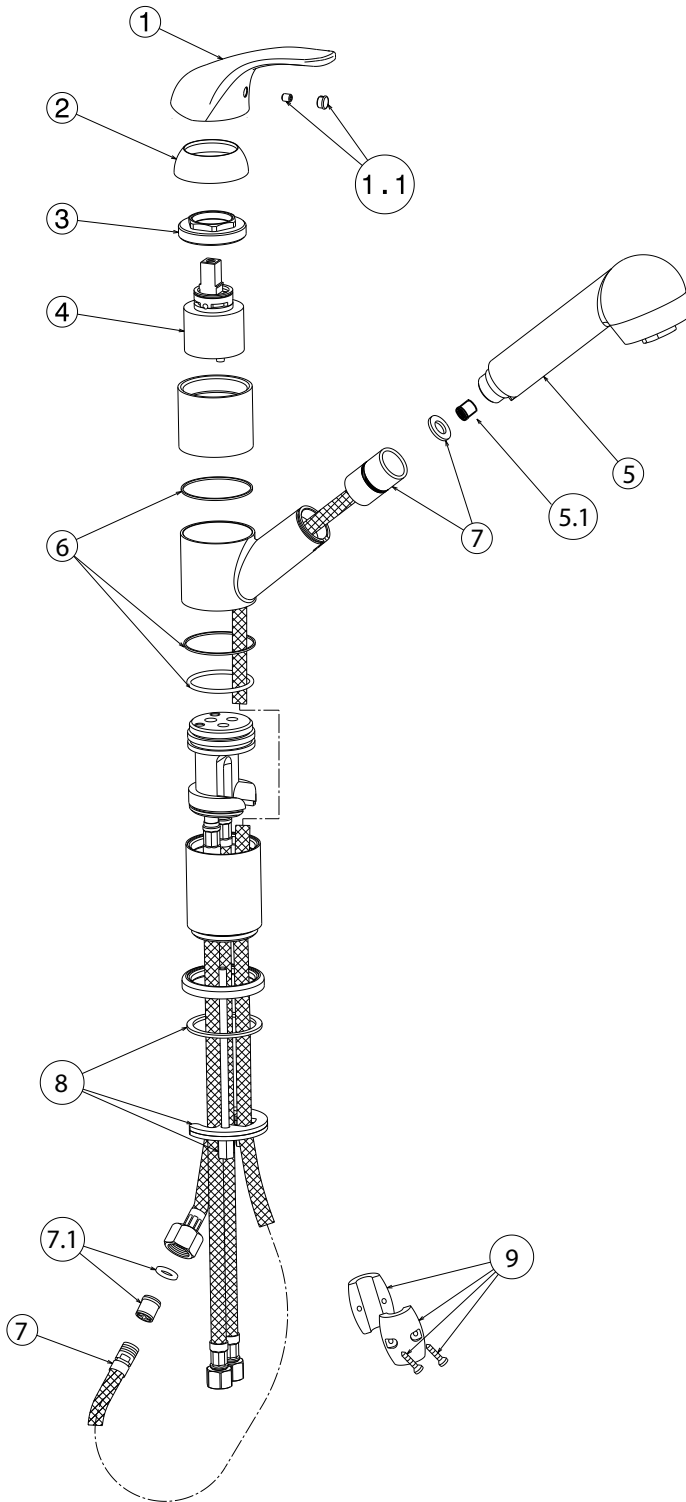

### FEATURES

- Solid brass body and pull-out spray
- Ceramic disk cartridge
- Extra long supply lines
- 2.2 GPM flow rate
- Installation in a 1-3/8" hole
- Color coded hot and cold supply lines
- 120 degree spout swivel
- 1-1/2" maximum deck thickness

### NOMINAL DIMENSIONS

REACH	SPOUT HEIGHT	FAUCET HEIGHT
7-3/4"	6-7/8"	8-1/2"

See next page for exploded parts drawing and parts list.

**BLANCO AMERICA**

800.451.5782

www.blancoamerica.com

© 2013 BLANCO AMERICA

10/14

SPEC-004

REPAIR PART GUIDE		
Num.	Description	Part #
1, 1.1	Handle - Cinder	441905
1.1	Handle screw and cap	440889
2	Cartridge - Cap	441912
3	Cartridge Lock Nut	441914
4	Cartridge	441058
5,5.1,5.2	Handspray - Cinder	441738
5.1	Flow regulator 2.2	441448
6	Ring set	441915
7	Hose kit	441111
7.1	Flow regulator/check valve	441743
8	Mounting set	441916
9	Weight	441917