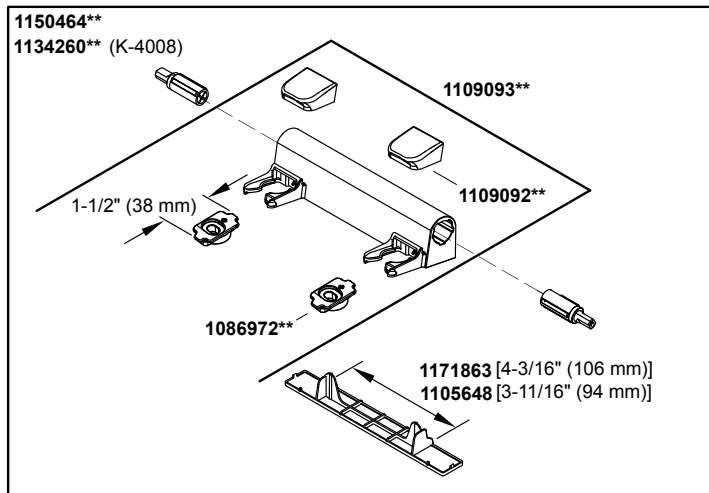

Reveal® Quiet-Close™

elongated toilet seat
K-4008-0

Older Styles

Obsolete
Use 1150464** above

1199854-8-E

Obsolete
Use 1150464** above

1133069
(Use for seat adjustment)

© 2015 Kohler Co.