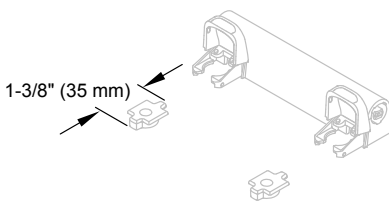

Reveal® Quiet-Close™

elongated toilet seat
K-4008-0

Older Styles

Obsolete
Use 1150464** above

1199854-8-E

Obsolete
Use 1150464** above

1133069
(Use for seat adjustment)

© 2015 Kohler Co.