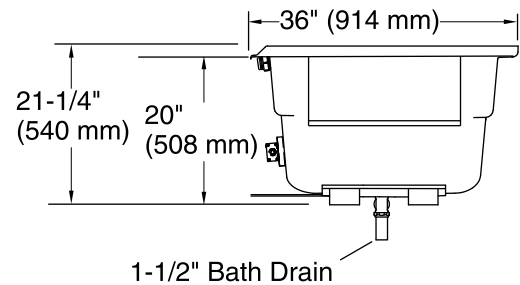

■ Recommended faucet area.

Access Panel
20" (508 mm) L x
15" (381 mm) H Min

Required Electrical Service

Technical Information

All product dimensions are nominal.

Installation:	3-Wall Alcove
Drain location:	Left
Basin area, bottom:	48" x 24" (1219 mm x 610 mm)
Basin area, top:	59" x 30" (1499 mm x 762 mm)
Weight:	65 lbs (29.5 kg)
Minimum floor load:	39 lbs/ft ² (190.4 kg/m ²)
Water depth:	14" (356 mm)
Water capacity:	67 gal (253.6 L)
Electrical component rating:	Heated Surface: 120 V, 0.5 A, 60 Hz, 65 W

Notes

Measure your actual product for rough-in details.

Install this product according to the installation instructions.

The hot water supply should be 70% of the capacity of the bath or greater. Installations will vary.