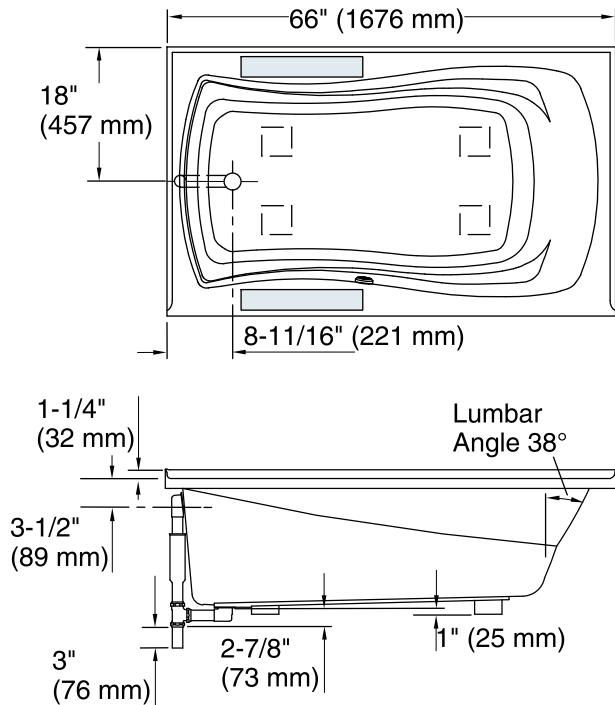

Features

- Bask™ heated lumbar support with three temperature settings.
- Textured bottom surface.
- Integral tile flange.
- Left drain.
- 66" (1676 mm) x 36" (914 mm) x 21-1/4" (540 mm) with flange.

Material

■ Recommended faucet area.

Access Panel
20" (508 mm) L x
15" (381 mm) H Min

Required Electrical Service

Technical Information

All product dimensions are nominal.

Installation:	3-Wall Alcove
Drain location:	Left
Basin area, bottom:	48" x 24" (1219 mm x 610 mm)
Basin area, top:	59" x 30" (1499 mm x 762 mm)
Weight:	65 lbs (29.5 kg)
Minimum floor load:	39 lbs/ft ² (190.4 kg/m ²)
Water depth:	14" (356 mm)
Water capacity:	67 gal (253.6 L)
Electrical component rating:	Heated Surface: 120 V, 0.5 A, 60 Hz, 65 W

Notes

Measure your actual product for rough-in details.

Install this product according to the installation instructions.

The hot water supply should be 70% of the capacity of the bath or greater. Installations will vary.