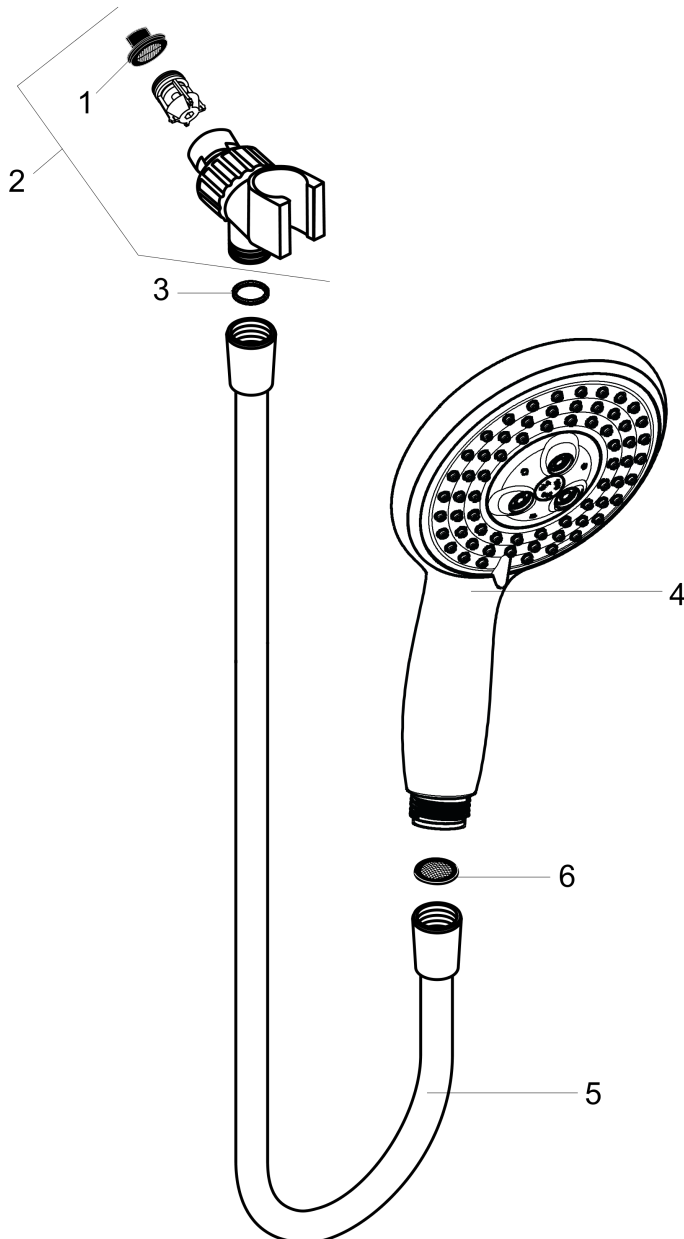

Raindance

Raindance E 100 AIR Green 3-Jet Handshower Set, 2.0 GPM

Finishes : **Chrome** Part no. : **04517000**

Description

Features

- Spray modes: RainAir, BalanceAir, WhirlAir
- 30° adjustment
- Flow: 2.0 GPM

Comprised of

- Raindance E 100 AIR Green 3-Jet Handshower, 2.0 GPM (#04344USA)
- Techniflex Hose, 63" (#28276USA)
- Showerarm Mount for Handshower (#06505DZR)

Item details

List Price \$ 199.00

Technology

Compliance

Product image

Scale drawing

Raindance

Raindance E 100 AIR Green 3-Jet Handshower Set, 2.0 GPM

Finishes : **Chrome** Part no. : **04517000**

Exploded drawing

Year of production: >09/12

Raindance

Raindance E 100 AIR Green 3-Jet Handshower Set, 2.0 GPM

Finishes : **Chrome** Part no. : **04517000**

Spare parts list

Year of production: >09/12

Pos.	Description	Part no.	Price	PU
1	filter packing	88649000	-	1
2	shower holder	06505003	-	1
3	washer	88651000	-	1
4	handshower	04344000	-	1
5	shower hose 1,60 m	28276003	-	1
6	filter packing	94246000	-	1