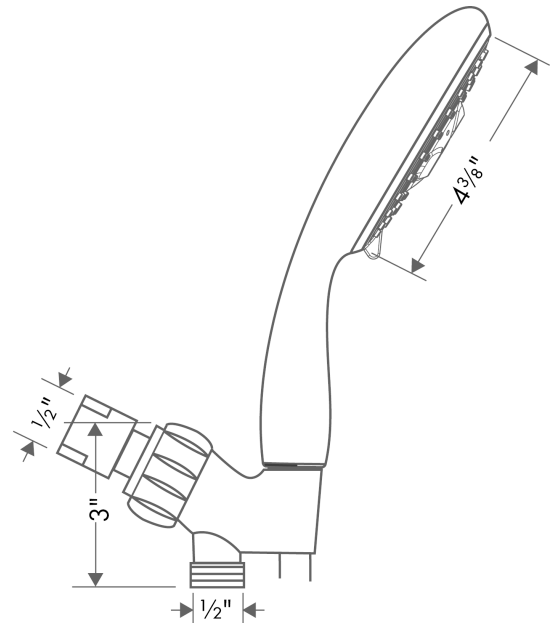

Raindance

Raindance E 100 AIR Green 3-Jet Handshower Set, 2.0 GPM

Finishes : **Chrome** Part no. : **04517000**

Description

Features

- Spray modes: RainAir, BalanceAir, WhirlAir
- 30° adjustment
- Flow: 2.0 GPM

Comprised of

- Raindance E 100 AIR Green 3-Jet Handshower, 2.0 GPM (#04344USA)
- Techniflex Hose, 63" (#28276USA)
- Showerarm Mount for Handshower (#06505DZR)

Item details

List Price \$ 199.00

Technology

Compliance

Product image

Scale drawing

Raindance

Raindance E 100 AIR Green 3-Jet Handshower Set, 2.0 GPM

Finishes : **Chrome** Part no. : **04517000**

Exploded drawing

Year of production: >09/12

Raindance

Raindance E 100 AIR Green 3-Jet Handshower Set, 2.0 GPM

Finishes : **Chrome** Part no. : **04517000**

Spare parts list

Year of production: >09/12

Pos.	Description	Part no.	Price	PU
1	filter packing	88649000	-	1
2	shower holder	06505003	-	1
3	washer	88651000	-	1
4	handshower	04344000	-	1
5	shower hose 1,60 m	28276003	-	1
6	filter packing	94246000	-	1