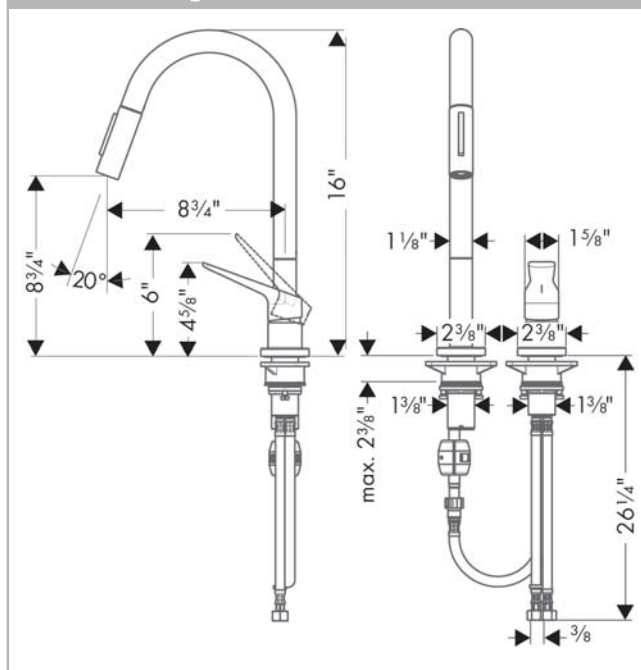

Axor Citterio M
Axor Citterio M 2-Hole Kitchen Faucet, Pull-Down
 Finishes : **Chrome** Part no. : **34822001**

Description

Features

- Swivel range 150°
- Laminar and needle spray, Needle Spray
- Toggle spray diverter
- MagFit magnetic sprayhead docking
- Flow: 1.75 GPM
- Ceramic cartridge
- 3/8" compression

Item details

List Price \$ 659.00

Technology

Compliance

Product image

Scale drawing

Axor Citterio M
Axor Citterio M 2-Hole Kitchen Faucet, Pull-Down
Finishes : **Chrome** Part no. : **34822001**

Exploded drawing

Year of production: >01/13

Axor Citterio M
Axor Citterio M 2-Hole Kitchen Faucet, Pull-Down
 Finishes : **Chrome** Part no. : **34822001**

Spare parts list

Year of production: >01/13

Pos.	Description	Part no.	Price	PU
1	spout cpl.	95562000	-	1
2	O-ring 11x2	98127000	-	1
3	filter	97735000	-	1
4	handspray	95908001	-	1
5	non return valve	95340000	-	1
6	set of non return valves DW 15	97350000	-	1
7	O-ring 18x1,5	98231000	-	1
8	aerator laminar M22x1 (15 l/min)	95909000	-	1
9	O-ring 20x1	98140000	-	1
10	service tool	95910000	-	1
11	sealing washer	97825000	-	1
12	support	97523000	-	1
13	fixing set (Ø 34)	95049000	-	1
14	lever collar	97548000	-	1
15	weight	98551000	-	1
16	hose 1,50 m	88624000	-	1
17	handle	95902000	-	1
18	screw cover	96762000	-	1
19	flange	96763000	-	1
20	nut	97209000	-	1
21	cartridge, assy	92730000	-	1
22	seal	95008000	-	1
23	connection hose 600 mm M10x1	95561000	-	1
24	connection hose 35½" M8x0,75 3/8"	96316001	-	1
a	set of lever collars	98365000	-	1
b	set of locating rings (110° / 150°)	98486000	-	1