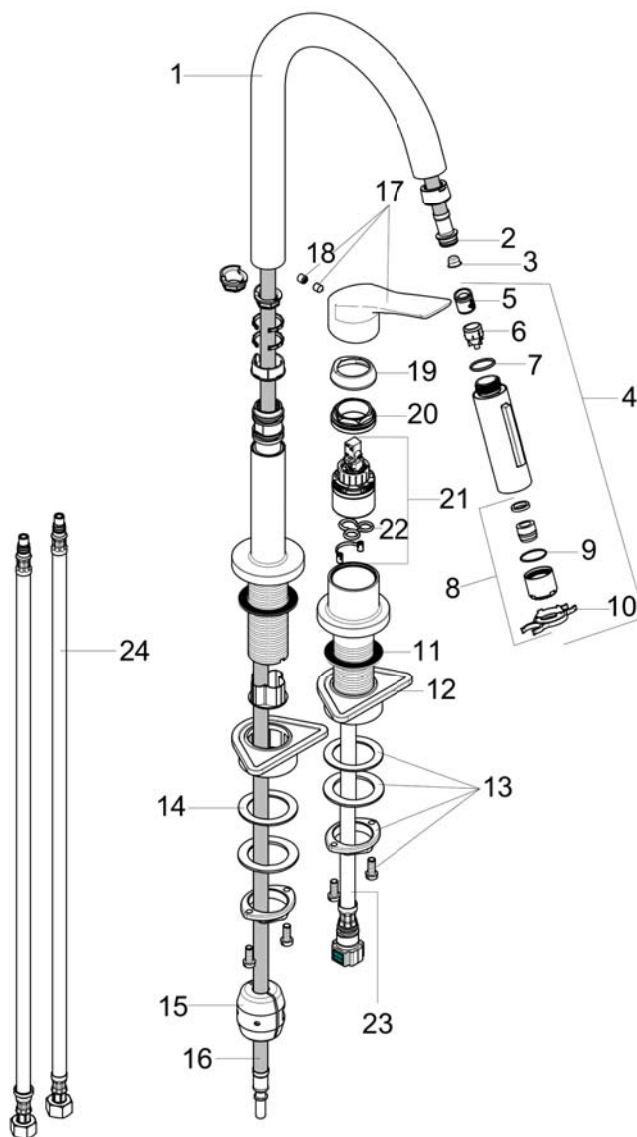

Axor Citterio M
Axor Citterio M 2-Hole Kitchen Faucet, Pull-Down
 Finishes : **Chrome** Part no. : **34822001**

Description

Features

- Swivel range 150°
- Laminar and needle spray, Needle Spray
- Toggle spray diverter
- MagFit magnetic sprayhead docking
- Flow: 1.75 GPM
- Ceramic cartridge
- 3/8" compression

Item details

List Price \$ 659.00

Technology

Compliance

Product image

Scale drawing

Axor Citterio M
Axor Citterio M 2-Hole Kitchen Faucet, Pull-Down
Finishes : **Chrome** Part no. : **34822001**

Exploded drawing

Year of production: >01/13

Axor Citterio M
Axor Citterio M 2-Hole Kitchen Faucet, Pull-Down
 Finishes : **Chrome** Part no. : **34822001**

Spare parts list

Year of production: >01/13

Pos.	Description	Part no.	Price	PU
1	spout cpl.	95562000	-	1
2	O-ring 11x2	98127000	-	1
3	filter	97735000	-	1
4	handspray	95908001	-	1
5	non return valve	95340000	-	1
6	set of non return valves DW 15	97350000	-	1
7	O-ring 18x1,5	98231000	-	1
8	aerator laminar M22x1 (15 l/min)	95909000	-	1
9	O-ring 20x1	98140000	-	1
10	service tool	95910000	-	1
11	sealing washer	97825000	-	1
12	support	97523000	-	1
13	fixing set (Ø 34)	95049000	-	1
14	lever collar	97548000	-	1
15	weight	98551000	-	1
16	hose 1,50 m	88624000	-	1
17	handle	95902000	-	1
18	screw cover	96762000	-	1
19	flange	96763000	-	1
20	nut	97209000	-	1
21	cartridge, assy	92730000	-	1
22	seal	95008000	-	1
23	connection hose 600 mm M10x1	95561000	-	1
24	connection hose 35½" M8x0,75 3/8"	96316001	-	1
a	set of lever collars	98365000	-	1
b	set of locating rings (110° / 150°)	98486000	-	1