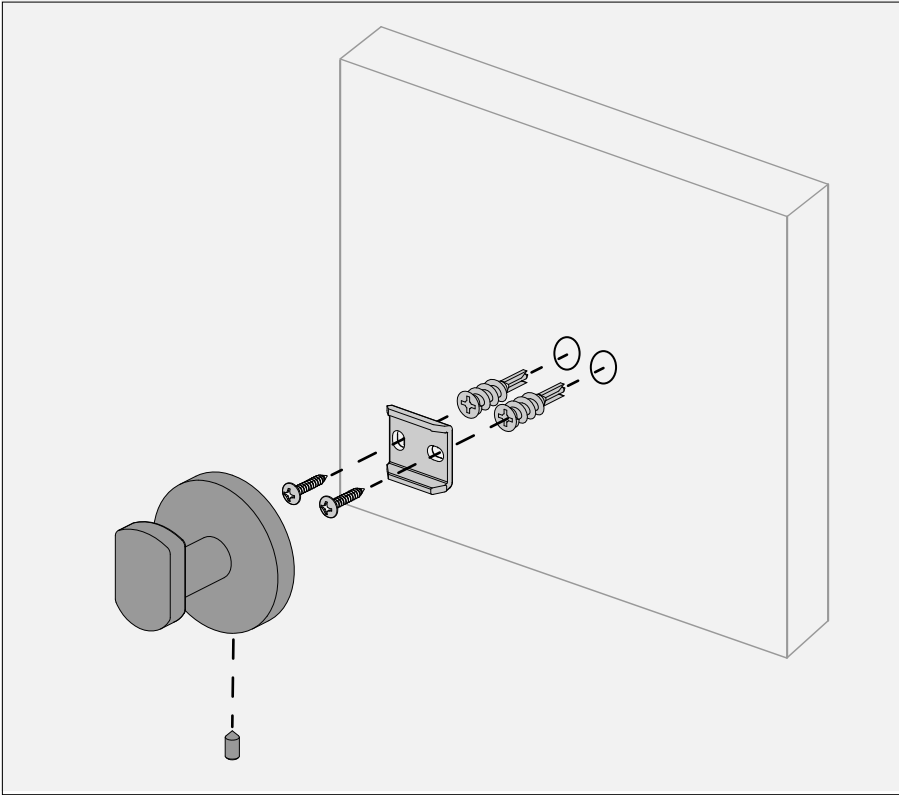

CD0256-353RH  
Robe Hook  
Installation Guide

Parts Breakdown

Tools Required for Installation	
Allen Wrench (1/8")	
Drill (1/4")	