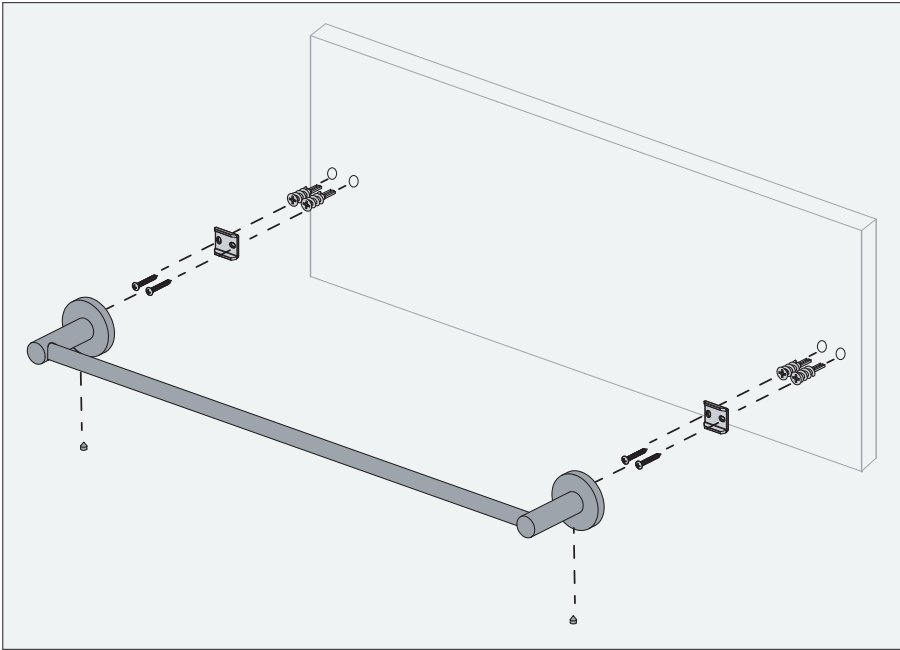

CD0256-353TB-24, CD0256-353TB-30  
24" Towel Bar, 30" Towel Bar  
Installation Guide

Parts Breakdown

Tools Required for Installation	
Allen Wrench (1/8")	
Drill (5/16")	