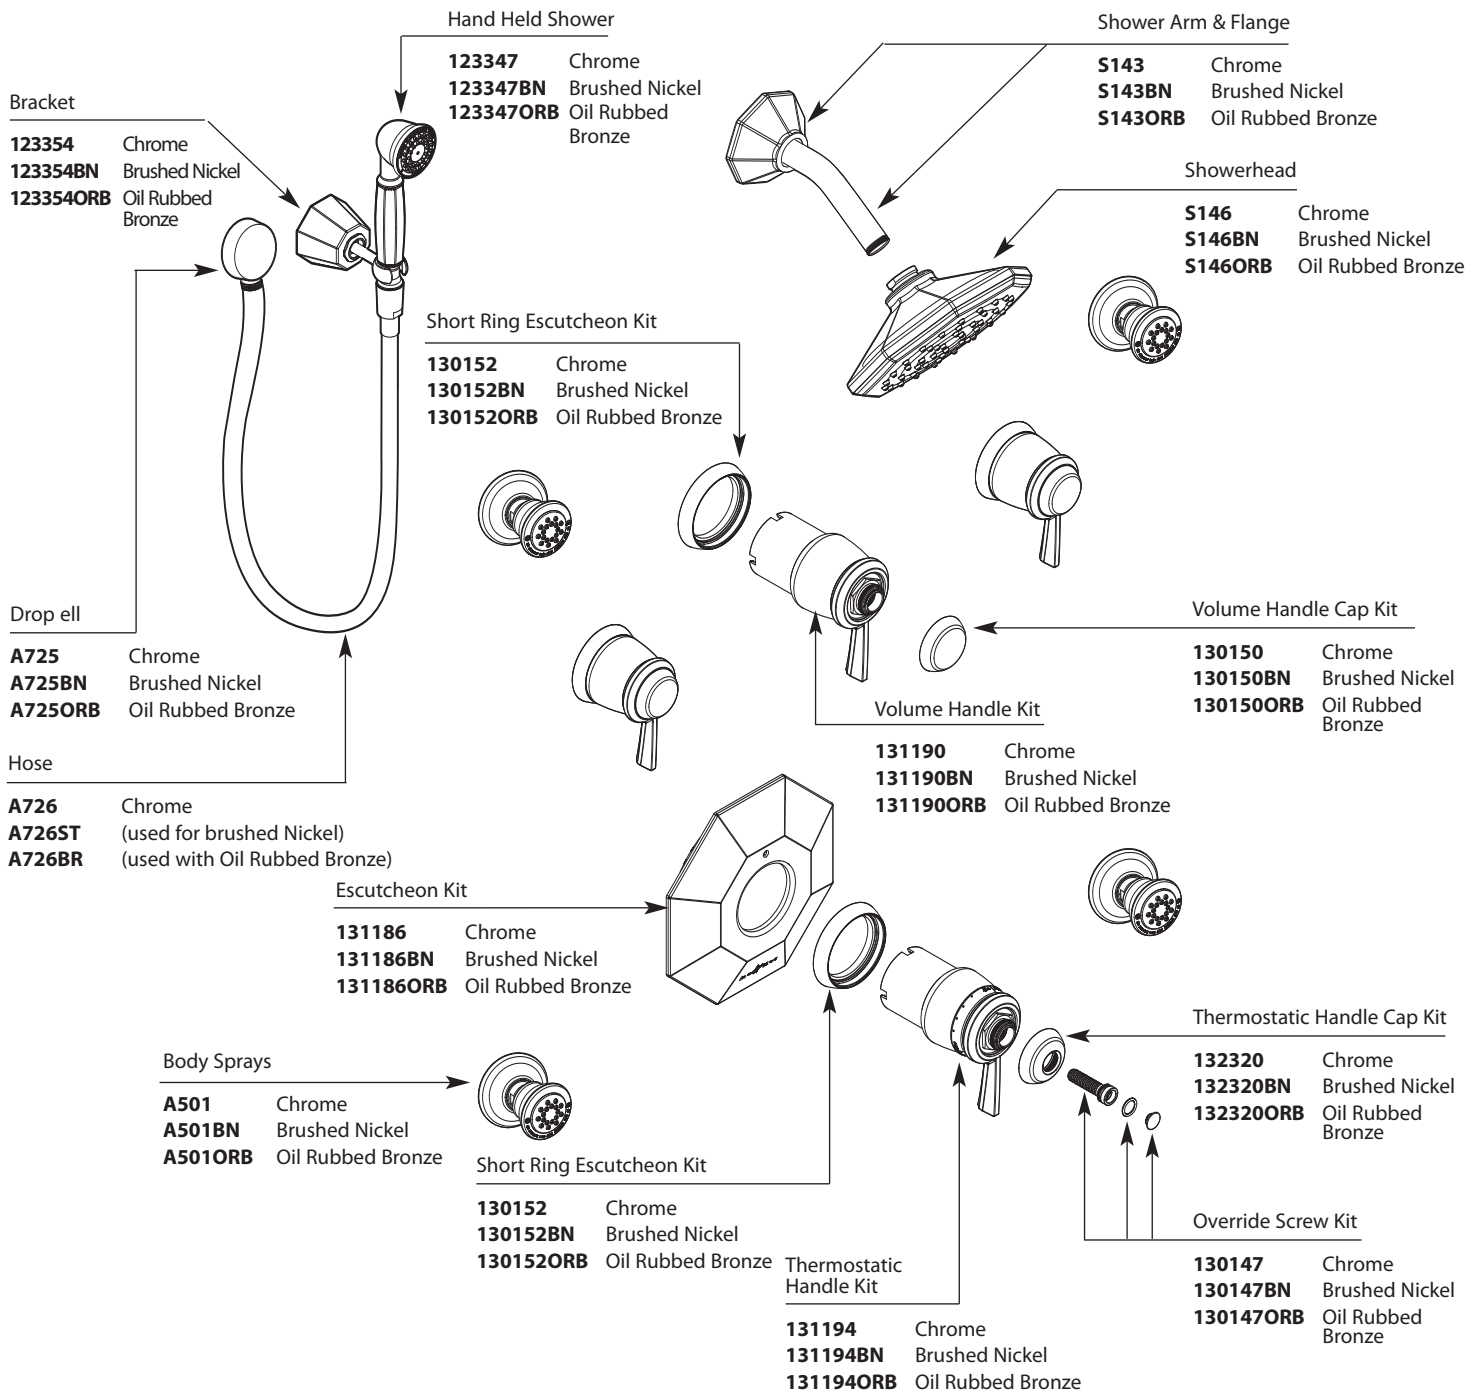

## FELICITY™ ExactTemp® 3/4" ThermoStatic Vertical Spa

**Models:** S546BN Brushed Nickel  
S546ORB Oil Rubbed Bronze

**DISCONTINUED**

S546 Chrome

Order by Part Number

## Thermostatic and Flow Valves

Models: THERMOSTATIC  
3371

FLOW  
3600

3371

3600

Order by Part Number