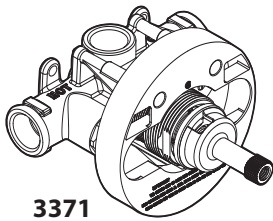

## FELICITY™ ExactTemp® 3/4" ThermoStatic Vertical Spa

**Models:** S546BN Brushed Nickel  
S546ORB Oil Rubbed Bronze

**DISCONTINUED**

S546 Chrome

Order by Part Number

## Thermostatic and Flow Valves

Models: THERMOSTATIC  
3371

FLOW  
3600

3371

3600

Order by Part Number