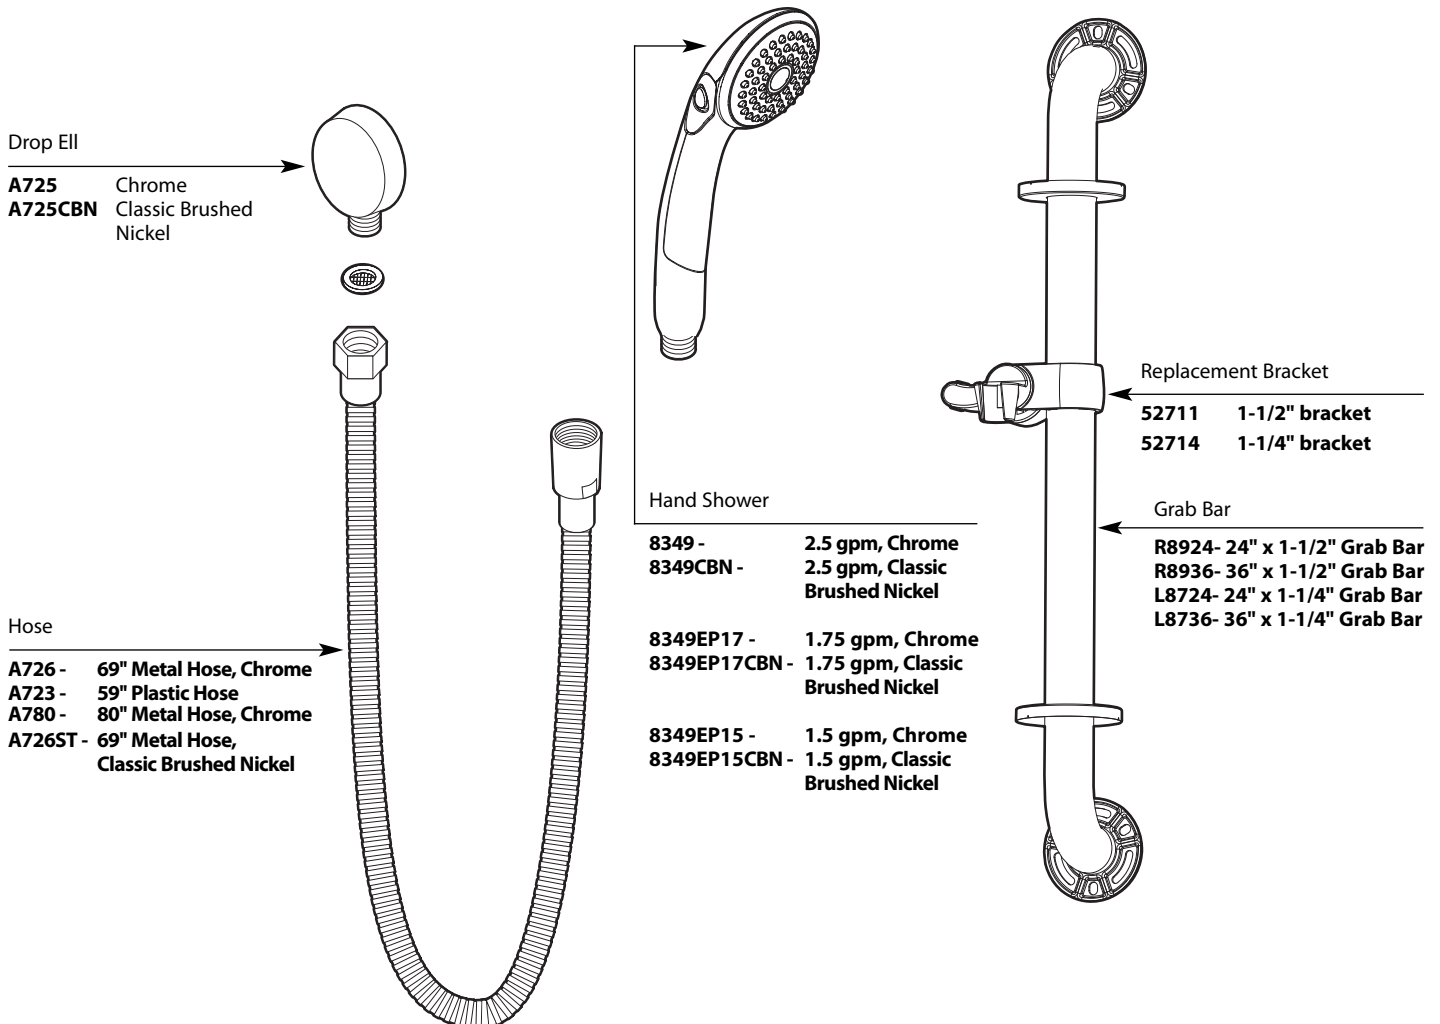

■ Order by Part Number

There is more than 1 version of this model  
Page down to identify the version you have

Single-Function Commercial Slide Bar/Grab Bar Shower Systems									
MODEL	24" x 1-1/2" Grab Bar	36" x 1-1/2" Grab Bar	24" x 1-1/4" Grab Bar	36" x 1-1/4" Grab Bar	Metal Hose	Plastic Hose	2.5 gpm	1.75 gpm	1.5 gpm
52224GBM25	X				X		X		
52224GBM17	X				X			X	
52224GBM15	X				X				X
52124GBM25			X		X		X		
52224GBP25	X					X	X		
52236GBM25		X			X		X		
52236GBM17		X			X			X	
52236GBM15		X			X				X
52136GBM25				X	X		X		
52236GBP25		X				X	X		

Models ending in CBN are identical to base Chrome models, but have a Classic Brushed Nickel finish

■ Order by Part Number

Single-Function Commercial Slide Bar/Grab Bar Shower Systems										
MODEL	24" x 1-1/2" Grab Bar	36" x 1-1/2" Grab Bar	24" x 1-1/4" Grab Bar	36" x 1-1/4" Grab Bar	Metal Hose	Plastic Hose	2.5 gpm	1.75 gpm	1.5 gpm	
52224GBM25	X				X		X			
52224GBM17	X				X			X		
52224GBM15	X				X				X	
52124GBM25			X		X		X			
52224GBP25	X					X	X			
52236GBM25		X			X		X			
52236GBM17		X			X			X		
52236GBM15		X			X				X	
52136GBM25				X	X		X			
52236GBP25		X				X	X			

Models ending in CBN are identical to base Chrome models, but have a Classic Brushed Nickel finish