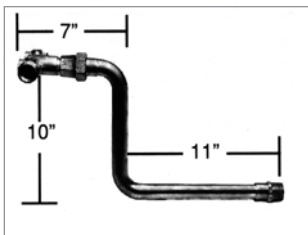

No Lead Long Fabricated Tank Crosses with 1 drain and 2 top taps.

Part Number	Overall Length	Tank Conn.	Leg Conn.	Drain Ports Size (Qty)	Top Ports Size (Qty)	Material	USA or Import	Ctn Qty	List Price
CHC100BFNL	11"	1"	1" x 3/4"	1/2" (1)	1/4" (2)	NL Bronze/Copper	USA	12	\$ 91.45
CHC100BF13NL	13"	1"	1" x 3/4"	1/2" (1)	1/4" (2)	NL Bronze/Copper	USA	12	97.99
CHC125BFNL	14"	1 1/4"	1 1/4" x 1"	3/4" (1)	1/4" (2)	NL Bronze/Copper	USA	12	120.11
CHC125BF16NL	16"	1 1/4"	1 1/4" x 1"	3/4" (1)	1/4" (2)	NL Bronze/Copper	USA	6	123.09

NO LEAD Long Fabricated Tank Crosses with 2 drain and 2 top taps.

Part Number	Overall Length	Tank Conn.	Leg Conn.	Drain Ports Size (Qty)	Top Ports Size (Qty)	Material	USA or Import	Ctn Qty	List Price
CIC100BFNL	11"	1"	1" x 3/4"	1/2" (2)	1/4" (2)	NL Bronze/Copper	USA	12	\$ 93.99
CIC100BF13NL	13"	1"	1" x 3/4"	1/2" (2)	1/4" (2)	NL Bronze/Copper	USA	12	97.78
CIC125BFNL	14"	1 1/4"	1 1/4" x 1"	3/4" (2)	1/4" (2)	NL Bronze/Copper	USA	12	119.37
CIC125BF16NL	16"	1 1/4"	1 1/4" x 1"	3/4" (2)	1/4" (2)	NL Bronze/Copper	USA	6	124.23

NO LEAD Long Fabricated Elevated Tank Crosses with union disconnect.

Part Number	Overall Length	Tank Conn.	Leg Conn.	Drain Ports Size (Qty)	Top Ports Size (Qty)	Material	USA or Import	Ctn Qty	List Price
CIC740BFNL	18"	1"	1" x 3/4"	1/2" (2)	1/4" (2)	NL Bronze/Copper	USA	9	\$ 197.61
CIC741BFNL	18"	1 1/4"	1 1/4" x 1"	3/4" (2)	1/4" (2)	NL Bronze/Copper	USA	6	309.94