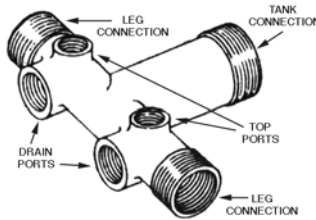

Tank Crosses - Long Fabricated, NO LEAD Bronze

General Tank Cross Features:

- Internal and external threads reduce fittings needed and installation time.
- Reduces turbulence and waterlogging in tanks without separate air chambers.
- **NO LEAD** bronze, fabricated tank crosses are **third party certified to NSF/ANSI 372.**

No Lead Long Fabricated Tank Crosses with 1 drain and 2 top taps.

Part Number	Overall Length	Tank Conn.	Leg Conn.	Drain Ports Size (Qty)	Top Ports Size (Qty)	Material	USA or Import	Ctn Qty	List Price
CHC100BFNL	11"	1"	1" x 3/4"	1/2" (1)	1/4" (2)	NL Bronze/Copper	USA	12	\$ 91.45
CHC100BF13NL	13"	1"	1" x 3/4"	1/2" (1)	1/4" (2)	NL Bronze/Copper	USA	12	97.99
CHC125BFNL	14"	1 1/4"	1 1/4" x 1"	3/4" (1)	1/4" (2)	NL Bronze/Copper	USA	12	120.11
CHC125BF16NL	16"	1 1/4"	1 1/4" x 1"	3/4" (1)	1/4" (2)	NL Bronze/Copper	USA	6	123.09

NO LEAD Long Fabricated Tank Crosses with 2 drain and 2 top taps.

Part Number	Overall Length	Tank Conn.	Leg Conn.	Drain Ports Size (Qty)	Top Ports Size (Qty)	Material	USA or Import	Ctn Qty	List Price
CIC100BFNL	11"	1"	1" x 3/4"	1/2" (2)	1/4" (2)	NL Bronze/Copper	USA	12	\$ 93.99
CIC100BF13NL	13"	1"	1" x 3/4"	1/2" (2)	1/4" (2)	NL Bronze/Copper	USA	12	97.78
CIC125BFNL	14"	1 1/4"	1 1/4" x 1"	3/4" (2)	1/4" (2)	NL Bronze/Copper	USA	12	119.37
CIC125BF16NL	16"	1 1/4"	1 1/4" x 1"	3/4" (2)	1/4" (2)	NL Bronze/Copper	USA	6	124.23

NO LEAD Long Fabricated Elevated Tank Crosses with union disconnect.

Part Number	Overall Length	Tank Conn.	Leg Conn.	Drain Ports Size (Qty)	Top Ports Size (Qty)	Material	USA or Import	Ctn Qty	List Price
CIC740BFNL	18"	1"	1" x 3/4"	1/2" (2)	1/4" (2)	NL Bronze/Copper	USA	9	\$ 197.61
CIC741BFNL	18"	1 1/4"	1 1/4" x 1"	3/4" (2)	1/4" (2)	NL Bronze/Copper	USA	6	309.94