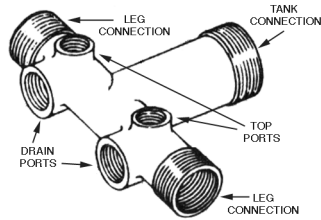

Tank Crosses - Long Fabricated

NO LEAD Bronze

General Tank Cross Features:

- Internal and external threads reduce fittings needed and installation time.
- Reduces turbulence and waterlogging in tanks without separate air chambers.
- **NO LEAD** bronze, fabricated tank crosses are **third party certified to NSF/ANSI 372.**

No Lead Long Fabricated Tank Crosses with 1 drain and 2 top taps.

Part Number	Overall Length	Tank Conn.	Leg Conn.	Drain Ports Size (Qty)	Top Ports Size (Qty)	Material	USA or Import	Ctn Qty
CHC100BFNL	11"	1"	1" x 3/4"	1/2" (1)	1/4" (2)	NL Bronze/Copper	USA	12
CHC100BF13NL	13"	1"	1" x 3/4"	1/2" (1)	1/4" (2)	NL Bronze/Copper	USA	12
CHC125BFNL	14"	1 1/4"	1 1/4" x 1"	3/4" (1)	1/4" (2)	NL Bronze/Copper	USA	12
CHC125BF16NL	16"	1 1/4"	1 1/4" x 1"	3/4" (1)	1/4" (2)	NL Bronze/Copper	USA	6

NO LEAD Long Fabricated Tank Crosses with 2 drain and 2 top taps.

Part Number	Overall Length	Tank Conn.	Leg Conn.	Drain Ports Size (Qty)	Top Ports Size (Qty)	Material	USA or Import	Ctn Qty
CIC100BFNL	11"	1"	1" x 3/4"	1/2" (2)	1/4" (2)	NL Bronze/Copper	USA	12
CIC100BF13NL	13"	1"	1" x 3/4"	1/2" (2)	1/4" (2)	NL Bronze/Copper	USA	12
CIC125BFNL	14"	1 1/4"	1 1/4" x 1"	3/4" (2)	1/4" (2)	NL Bronze/Copper	USA	12
CIC125BF16NL	16"	1 1/4"	1 1/4" x 1"	3/4" (2)	1/4" (2)	NL Bronze/Copper	USA	6

NO LEAD Long Fabricated Elevated Tank Crosses with union disconnect.

Part Number	Overall Length	Tank Conn.	Leg Conn.	Drain Ports Size (Qty)	Top Ports Size (Qty)	Material	USA or Import	Ctn Qty
CIC740BFNL	18"	1"	1" x 3/4"	1/2" (2)	1/4" (2)	NL Bronze/Copper	USA	9
CIC741BFNL	18"	1 1/4"	1 1/4" x 1"	3/4" (2)	1/4" (2)	NL Bronze/Copper	USA	6