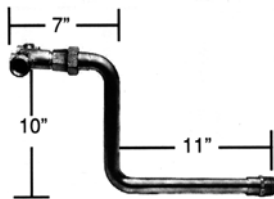

No Lead Long Fabricated Tank Crosses with 1 drain and 2 top taps.

Part Number	Overall Length	Tank Conn.	Leg Conn.	Drain Ports Size (Qty)	Top Ports Size (Qty)	Material	USA or Import	Ctn Qty
CHC100BFNL	11"	1"	1" x 3/4"	1/2" (1)	1/4" (2)	NL Bronze/Copper	USA	12
CHC100BF13NL	13"	1"	1" x 3/4"	1/2" (1)	1/4" (2)	NL Bronze/Copper	USA	12
CHC125BFNL	14"	1 1/4"	1 1/4" x 1"	3/4" (1)	1/4" (2)	NL Bronze/Copper	USA	12
CHC125BF16NL	16"	1 1/4"	1 1/4" x 1"	3/4" (1)	1/4" (2)	NL Bronze/Copper	USA	6

NO LEAD Long Fabricated Tank Crosses with 2 drain and 2 top taps.

Part Number	Overall Length	Tank Conn.	Leg Conn.	Drain Ports Size (Qty)	Top Ports Size (Qty)	Material	USA or Import	Ctn Qty
CIC100BFNL	11"	1"	1" x 3/4"	1/2" (2)	1/4" (2)	NL Bronze/Copper	USA	12
CIC100BF13NL	13"	1"	1" x 3/4"	1/2" (2)	1/4" (2)	NL Bronze/Copper	USA	12
CIC125BFNL	14"	1 1/4"	1 1/4" x 1"	3/4" (2)	1/4" (2)	NL Bronze/Copper	USA	12
CIC125BF16NL	16"	1 1/4"	1 1/4" x 1"	3/4" (2)	1/4" (2)	NL Bronze/Copper	USA	6

NO LEAD Long Fabricated Elevated Tank Crosses with union disconnect.

Part Number	Overall Length	Tank Conn.	Leg Conn.	Drain Ports Size (Qty)	Top Ports Size (Qty)	Material	USA or Import	Ctn Qty
CIC740BFNL	18"	1"	1" x 3/4"	1/2" (2)	1/4" (2)	NL Bronze/Copper	USA	9
CIC741BFNL	18"	1 1/4"	1 1/4" x 1"	3/4" (2)	1/4" (2)	NL Bronze/Copper	USA	6