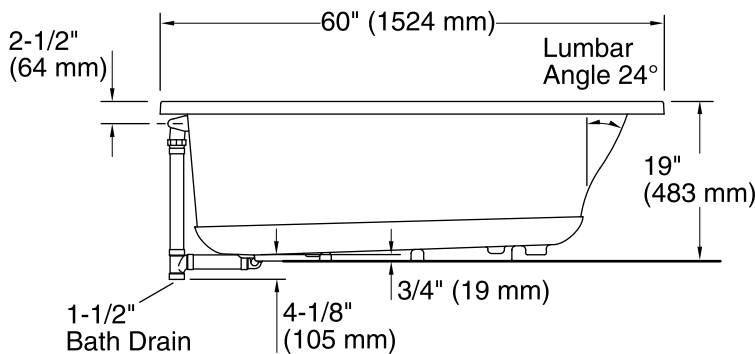

Features

- End drain.
- Slotted overflow for deep soaking.
- Integral lumbar support.
- Coordinates with other products in the Archer® collection.
- 60" (1524 mm) x 30" (762 mm) x 19" (483 mm)

Material

- Acrylic

No change in measurements if connected with drain illustrated. (K-7272)

Drop-in Rim Detail

Technical Information

All product dimensions are nominal.

Installation:	Drop-in
Drain location:	End
Basin area, bottom:	45-1/8" x 19-11/16" (1146 mm x 500 mm)
Basin area, top:	52-1/8" x 22-1/16" (1324 mm x 560 mm)
Weight:	58 lbs (26.3 kg)
Minimum floor load:	45 lbs/ft ² (219.7 kg/m ²)
Water depth:	15-1/8" (384 mm)
Water capacity:	57 gal (215.8 L)
Cutout:	Drop-in, 58-1/2" x 28-1/2" (1486 mm x 724 mm)