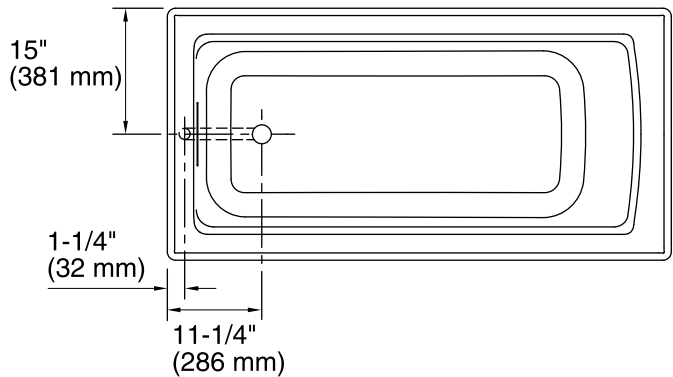

Features

- End drain.
- Slotted overflow for deep soaking.
- Integral lumbar support.
- Coordinates with other products in the Archer® collection.
- 60" (1524 mm) x 30" (762 mm) x 19" (483 mm)

Material

- Acrylic

No change in measurements if connected with drain illustrated. (K-7272)

Drop-in Rim Detail

Technical Information

All product dimensions are nominal.

Installation:	Drop-in
Drain location:	End
Basin area, bottom:	45-1/8" x 19-11/16" (1146 mm x 500 mm)
Basin area, top:	52-1/8" x 22-1/16" (1324 mm x 560 mm)
Weight:	58 lbs (26.3 kg)
Minimum floor load:	45 lbs/ft ² (219.7 kg/m ²)
Water depth:	15-1/8" (384 mm)
Water capacity:	57 gal (215.8 L)
Cutout:	Drop-in, 58-1/2" x 28-1/2" (1486 mm x 724 mm)