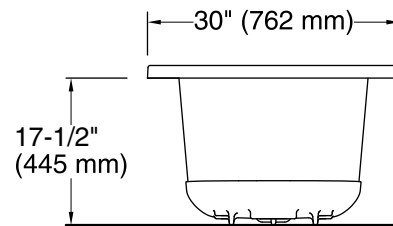

Features

- End drain.
- Slotted overflow for deep soaking.
- Integral lumbar support.
- Coordinates with other products in the Archer® collection.
- 60" (1524 mm) x 30" (762 mm) x 19" (483 mm)

Material

- Acrylic

No change in measurements if connected with drain illustrated. (K-7272)

Drop-in Rim Detail

Technical Information

All product dimensions are nominal.

Installation:	Drop-in
Drain location:	End
Basin area, bottom:	45-1/8" x 19-11/16" (1146 mm x 500 mm)
Basin area, top:	52-1/8" x 22-1/16" (1324 mm x 560 mm)
Weight:	58 lbs (26.3 kg)
Minimum floor load:	45 lbs/ft ² (219.7 kg/m ²)
Water depth:	15-1/8" (384 mm)
Water capacity:	57 gal (215.8 L)
Cutout:	Drop-in, 58-1/2" x 28-1/2" (1486 mm x 724 mm)

Notes

Measure your actual product for rough-in details.

Install this product according to the installation instructions.

The hot water supply should be 70% of the capacity of the bath or greater. Installations will vary.